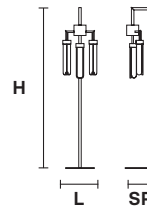

BLAKE STL3

Floor lamp

TECHNICAL INFORMATION

L 35 cm / 13.77"
SP 29 cm / 11.41"
H 170 cm / 66.92"

LED x 8,4 W CRI>90
3000 K - 1026 Nominal lm
Dimmable: OWN BUTTON