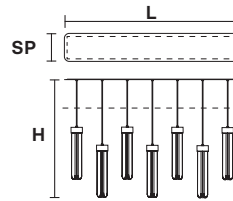

BLAKE C7 LN 125

CE

TECHNICAL INFORMATION

L 125 cm / 49.21"
SP 20 cm / 7.87"
H max 160 cm / 62.99"

LED x 16,8W CRI>90
3000 K - 2023 Nominal lm
Dimmable: 0 - 10 V