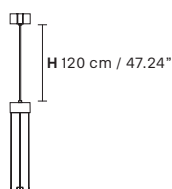

Standard cables for all suspensions