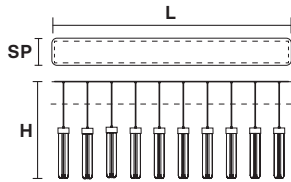

BLAKE C10 LN 175

CE

TECHNICAL INFORMATION

L 175 cm / 68.89"
SP 20 cm / 7.87"
H max 160 cm / 62.99"

LED x 27W CRI>90
3000 K - 3210 Nominal lm
Dimmable: 0 - 10 V