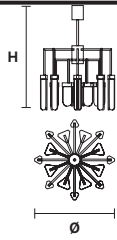

Applique

Floor Lamp

Standard cables for all suspensions

BLAKE S16

Chandelier

TECHNICAL INFORMATION

Ø 78 cm / 30.71"
H 110 cm / 43.31"

LED x 51,2 W CRI>90
 3000 K - 6896 Nominal lm
Dimmable: 0 - 10 V

L 7.8 cm / 3.07"
SP 7.1 cm / 2.79"
H 37 cm / 14.56"

LED x 2,4 W CRI>90
 3000 K - 289 Nominal lm
Dimmable: 0 - 10 V

BLAKE C5 LN 75

CE 

TECHNICAL INFORMATION

L 75 cm / 29.52"
SP 20 cm / 7.87"
H max 160 cm / 62.99"