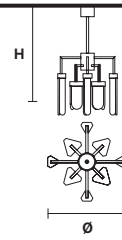

BLAKE S8

Chandelier

TECHNICAL INFORMATION

Ø 53 cm / 20.86"
H 97 cm / 38.18"

LED x 25,2 W CRI>90
3000 K - 3328 Nominal lm
Dimmable: 0 - 10 V