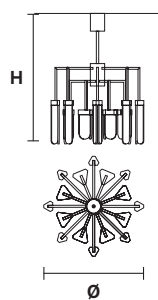

Standard cables for all suspensions

BLAKE S16

Ø 78 cm / 28.74"
H 110 cm / 39.37"

LED x 51,2 W CRI>90
3000 K - 6896 Nominal lm
Dimmable: 1 - 10 V

BLAKE S8

Ø 53 cm / 20.86"
H 97 cm / 38.18"

LED x 25,2 W CRI>90
3000 K - 3328 Nominal lm
Dimmable: 1 - 10 V