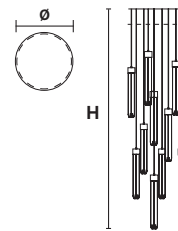

BLAKE C10 LN 175

CE 

TECHNICAL INFORMATION

L 175 cm / 68.89"
SP 20 cm / 7.87"
H max 160 cm / 62.99"

LED x 27W CRI>90
 3000 K - 3210 Nominal lm
Dimmable: 0 - 10 V

BLAKE C5 RD 40

CE 

TECHNICAL INFORMATION

Ø 40 cm / 15.74"
H max 160 cm / 62.99"

LED x 13,5W CRI>90
 3000 K - 1605 Nominal lm
Dimmable: 0 - 10 V

BLAKE C7 RD 60

CE 

TECHNICAL INFORMATION

Ø 60 cm / 23.62"
H max 160 cm / 62.99"

LED x 16,8W CRI>90
 3000 K - 2023 Nominal lm
Dimmable: 0 - 10 V

BLAKE C10 RD 80

CE 

TECHNICAL INFORMATION

Ø 80 cm / 31.49"
H max 160 cm / 62.99"

LED x 27W CRI>90
 3000 K - 3210 Nominal lm
Dimmable: 0 - 10 V

BLAKE A3

Applique

TECHNICAL INFORMATION