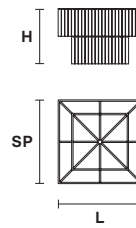

VE 1120/PL12

CE

L 80 cm / 31.50"
SP 80 cm / 31.50"
H 80 cm / 31.50"
W 45 kg / 99.20 lb

⦿ 12×E27×60 W max
(not included)

VE 1120/PL14

CE

L 100 cm / 39.40"
SP 100 cm / 39.40"
H 80 cm / 31.50"
W 55 kg / 121.25 lb

⦿ 14×E27×60 W max
(not included)

VE 1120/PL16

CE

L 120 cm / 47.30"
SP 120 cm / 47.24"
H 80 cm / 31.50"
W 71 kg / 156.52 lb

⦿ 16×E27×60 W max
(not included)

VE 1120/28

CE

Ø 170 cm / 67.00"
H 150 cm / 59.10"
W 263 kg / 579.8 lb