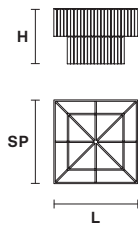

VE 1120

Ceiling / Suspension

MASIERO

Design by: m_p studio

Telaio in metallo verniciato, diffusore in vetro in piastra lavorato a mano con finitura "graniglia".

Painted metal frame, diffuser in home made cast glass with "graniglia" finishing.

VE 1120/PL12

CE

L 80 cm / 31.50"
SP 80 cm / 31.50"
H 80 cm / 31.50"
W 45 kg / 99.20 lb

⦿ 12×E27×60 W max
(not included)

VE 1120/PL14

CE

L 100 cm / 39.40"
SP 100 cm / 39.40"
H 80 cm / 31.50"
W 55 kg / 121.25 lb

⦿ 14×E27×60 W max
(not included)

VE 1120/PL16

CE

L 120 cm / 47.30"
SP 120 cm / 47.24"
H 80 cm / 31.50"
W 71 kg / 156.52 lb

⦿ 16×E27×60 W max
(not included)

VE 1120/28

CE

Ø 170 cm / 67.00"
H 150 cm / 59.10"
W 263 kg / 579.8 lb