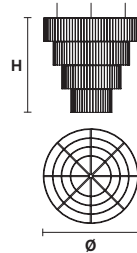

VE 1120/PL12

CE

L 80 cm / 31.50"
SP 80 cm / 31.50"
H 80 cm / 31.50"
W 45 kg / 99.20 lb

⦿ 12×E27×60 W max
(not included)

VE 1120/PL14

CE

L 100 cm / 39.40"
SP 100 cm / 39.40"
H 80 cm / 31.50"
W 55 kg / 121.25 lb

⦿ 14×E27×60 W max
(not included)

VE 1120/PL16

CE

L 120 cm / 47.30"
SP 120 cm / 47.24"
H 80 cm / 31.50"
W 71 kg / 156.52 lb

⦿ 16×E27×60 W max
(not included)

VE 1120/28

CE

Ø 170 cm / 67.00"
H 150 cm / 59.10"
W 263 kg / 579.8 lb