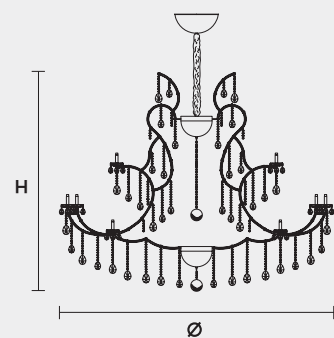

VE 903 56

MASIERO

VE 903 56 MT TRADITIONAL VERSION

H 180 cm 70,86"
 Ø 210 cm 82,67"
 kg 140

56 x E14 x 40 W max
 Triac Dimmable

Lighting system: Traditional E14 lightbulbs (not included)
 Frame: Chrome or gold plated metal covered by transparent glass
 Lampshades: Organza (ORG/14/WH)
 Pendants: Transparent

VE 903 56 RW RGB-W LED VERSION

H 180 cm 70,86"
 Ø 206 cm 81,17"
 kg 140

56 x RGB-W LED SOURCES (driver included)
 18480 lm at 3000 K - CRI>85 - 224 W

Controlled by: DMX or Masiero Smart Light App
 Frame: Chrome or gold plated metal covered with transparent glass
 Lampshades: No lampshades included
 Pendants: Transparent

VE 903 56 DW DYNAMIC WHITE LED VERSION

H 180 cm 70,86"
 Ø 206 cm 81,17"
 kg 140

56 x DW LED SOURCES (driver included)
 DYNAMIC White from 2700 K to 6500 K
 27440 lm max at 4700 K - CRI>85 - 224 W

Controlled by: DMX or Masiero Smart Light App
 Frame: Chrome or gold plated metal covered with transparent glass
 Lampshades: No lampshades included
 Pendants: Transparent

VE 903 56 CG COLOURED GLASS VERSION

H 180 cm 70,86"
 Ø 210 cm 82,67"
 kg 140

56 x E14 x 40 W max
 Triac Dimmable

Lighting system: Traditional E14 lightbulbs (not included)
 Frame: Painted metal covered with painted glass
 Lampshades: Only organza (ORG/14/...)
 Pendants: Color painted glass
 Available in: Green/ Orange/ Yellow/ Purple/ Lilac/ Blue/ Red/ White/ Black