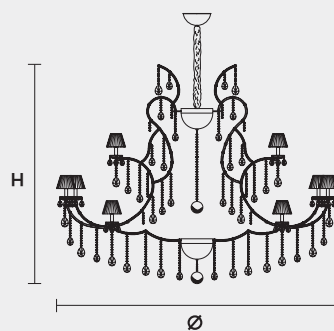

VE 903 56

MASIERO

VE 903 56 MT TRADITIONAL VERSION

H 180 cm 70,86"
 Ø 210 cm 82,67"
 kg 140

56 x E14 x 40 W max
 Triac Dimmable

Lighting system: Traditional E14 lightbulbs (not included)
 Frame: Chrome or gold plated metal covered by transparent glass
 Lampshades: Organza (ORG/14/WH)
 Pendants: Transparent

VE 903 56 RW RGB-W LED VERSION

H 180 cm 70,86"
 Ø 206 cm 81,17"
 kg 140

56 x RGB-W LED SOURCES (driver included)
 18480 lm at 3000 K - CRI>85 - 224 W

Controlled by: DMX or Masiero Smart Light App
 Frame: Chrome or gold plated metal covered with transparent glass
 Lampshades: No lampshades included
 Pendants: Transparent

VE 903 56 DW DYNAMIC WHITE LED VERSION

H 180 cm 70,86"
 Ø 206 cm 81,17"
 kg 140

56 x DW LED SOURCES (driver included)
 DYNAMIC White from 2700 K to 6500 K
 27440 lm max at 4700 K - CRI>85 - 224 W

Controlled by: DMX or Masiero Smart Light App
 Frame: Chrome or gold plated metal covered with transparent glass
 Lampshades: No lampshades included
 Pendants: Transparent

VE 903 56 CG COLOURED GLASS VERSION

H 180 cm 70,86"
 Ø 210 cm 82,67"
 kg 140

56 x E14 x 40 W max
 Triac Dimmable

Lighting system: Traditional E14 lightbulbs (not included)
 Frame: Painted metal covered with painted glass
 Lampshades: Only organza (ORG/14/...)
 Pendants: Color painted glass
 Available in: Green/ Orange/ Yellow/ Purple/ Lilac/ Blue/ Red/ White/ Black