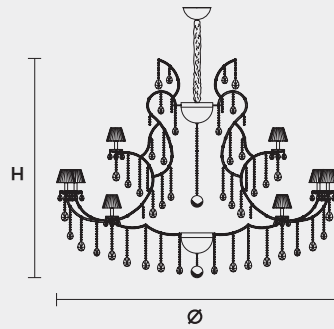

VE 903 56

MASIERO

VE 903 56 MT TRADITIONAL VERSION

H 180 cm 70,86"
 Ø 210 cm 82,67"
 kg 140

56 x E14 x 40 W max
 Triac Dimmable

Lighting system: Traditional E14 lightbulbs (not included)
 Frame: Chrome or gold plated metal covered by transparent glass
 Lampshades: Organza (ORG/14/WH)
 Pendants: Transparent

VE 903 56 RW RGB-W LED VERSION

H 180 cm 70,86"
 Ø 206 cm 81,17"
 kg 140

56 x RGB-W LED SOURCES (driver included)
 18480 lm at 3000 K - CRI>85 - 224 W

Controlled by: DMX or Masiero Smart Light App
 Frame: Chrome or gold plated metal covered with transparent glass
 Lampshades: No lampshades included
 Pendants: Transparent

VE 903 56 DW DYNAMIC WHITE LED VERSION

H 180 cm 70,86"
 Ø 206 cm 81,17"
 kg 140

56 x DW LED SOURCES (driver included)
 DYNAMIC White from 2700 K to 6500 K
 27440 lm max at 4700 K - CRI>85 - 224 W

Controlled by: DMX or Masiero Smart Light App
 Frame: Chrome or gold plated metal covered with transparent glass
 Lampshades: No lampshades included
 Pendants: Transparent

VE 903 56 CG COLOURED GLASS VERSION

H 180 cm 70,86"
 Ø 210 cm 82,67"
 kg 140

56 x E14 x 40 W max
 Triac Dimmable

Lighting system: Traditional E14 lightbulbs (not included)
 Frame: Painted metal covered with painted glass
 Lampshades: Only organza (ORG/14/...)
 Pendants: Color painted glass
 Available in: Green/ Orange/ Yellow/ Purple/ Lilac/ Blue/ Red/ White/ Black