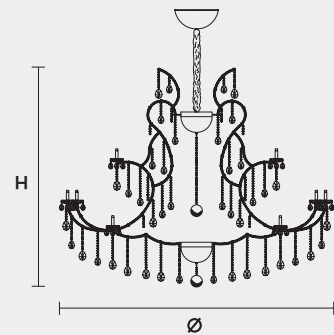

VE 903 56

MASIERO

VE 903 56 MT TRADITIONAL VERSION

H 180 cm 70,86"
 Ø 210 cm 82,67"
 kg 140

56 x E14 x 40 W max
 Triac Dimmable

Lighting system: Traditional E14 lightbulbs (not included)
 Frame: Chrome or gold plated metal covered by transparent glass
 Lampshades: Organza (ORG/14/WH)
 Pendants: Transparent

VE 903 56 RW RGB-W LED VERSION

H 180 cm 70,86"
 Ø 206 cm 81,17"
 kg 140

56 x RGB-W LED SOURCES (driver included)
 18480 lm at 3000 K - CRI>85 - 224 W

Controlled by: DMX or Masiero Smart Light App
 Frame: Chrome or gold plated metal covered with transparent glass
 Lampshades: No lampshades included
 Pendants: Transparent

VE 903 56 DW DYNAMIC WHITE LED VERSION

H 180 cm 70,86"
 Ø 206 cm 81,17"
 kg 140

56 x DW LED SOURCES (driver included)
 DYNAMIC White from 2700 K to 6500 K
 27440 lm max at 4700 K - CRI>85 - 224 W

Controlled by: DMX or Masiero Smart Light App
 Frame: Chrome or gold plated metal covered with transparent glass
 Lampshades: No lampshades included
 Pendants: Transparent

VE 903 56 CG COLOURED GLASS VERSION

H 180 cm 70,86"
 Ø 210 cm 82,67"
 kg 140

56 x E14 x 40 W max
 Triac Dimmable

Lighting system: Traditional E14 lightbulbs (not included)
 Frame: Painted metal covered with painted glass
 Lampshades: Only organza (ORG/14/...)
 Pendants: Color painted glass
 Available in: Green/ Orange/ Yellow/ Purple/ Lilac/ Blue/ Red/ White/ Black