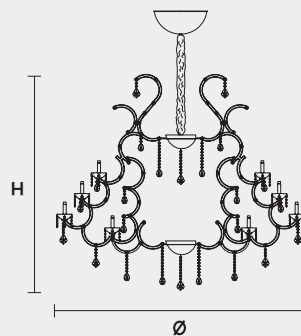

VE 906 49

MASIERO

VE 906 49 MT TRADITIONAL VERSION

H 170 cm 66,92"
 Ø 190 cm 74,80"
 kg 90

49 x E14 x 40 W max
 Triac Dimmable

Lighting system: Traditional E14 lightbulbs (not included)
 Frame: Chrome or gold plated metal covered by transparent glass
 Lampshades: Organza (ORG/14/WH)
 Pendants: Only transparent glass

VE 906 49 RW RGB-W LED VERSION

H 170 cm 66,92"
 Ø 186 cm 73,30"
 kg 90

49 x RGB-W LED SOURCES (driver included)
 16170 lm at 3000 K - CRI>85 - 196 W

Controlled by: DMX or Masiero Smart Light App
 Frame: Chrome or gold plated metal covered with transparent glass
 Lampshades: No lampshades included
 Pendants: Only transparent glass

VE 906 49 DW DYNAMIC WHITE LED VERSION

H 170 cm 66,92"
 Ø 186 cm 73,30"
 kg 90

49 x DW LED SOURCES (driver included)
 DYNAMIC White from 2700 K to 6500 K
 24010 lm max at 4700 K - CRI>85 - 196 W

Controlled by: DMX or Masiero Smart Light App
 Frame: Chrome or gold plated metal covered with transparent glass
 Lampshades: No lampshades included
 Pendants: Only transparent glass

VE 906 49 CG COLOURED GLASS VERSION

H 170 cm 66,92"
 Ø 190 cm 74,80"
 kg 90

49 x E14 x 40 W max
 Triac Dimmable

Lighting system: Traditional E14 lightbulbs (not included)
 Frame: Painted metal covered with painted glass
 Lampshades: Only organza (ORG/14/...)
 Pendants: Color painted glass
 Available in: Green/ Orange/ Yellow/ Purple/ Lilac/ Blue/ Red/ White/ Black