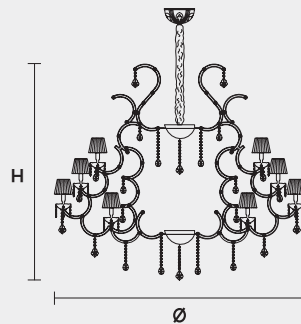

VE 906 49

MASIERO

VE 906 49 MT TRADITIONAL VERSION

H 170 cm 66,92"
 Ø 190 cm 74,80"
 kg 90

49 x E14 x 40 W max
 Triac Dimmable

Lighting system: Traditional E14 lightbulbs (not included)
 Frame: Chrome or gold plated metal covered by transparent glass
 Lampshades: Organza (ORG/14/WH)
 Pendants: Only transparent glass

VE 906 49 RW RGB-W LED VERSION

H 170 cm 66,92"
 Ø 186 cm 73,30"
 kg 90

49 x RGB-W LED SOURCES (driver included)
 16170 lm at 3000 K - CRI>85 - 196 W

Controlled by: DMX or Masiero Smart Light App
 Frame: Chrome or gold plated metal covered with transparent glass
 Lampshades: No lampshades included
 Pendants: Only transparent glass

VE 906 49 DW DYNAMIC WHITE LED VERSION

H 170 cm 66,92"
 Ø 186 cm 73,30"
 kg 90

49 x DW LED SOURCES (driver included)
 DYNAMIC White from 2700 K to 6500 K
 24010 lm max at 4700 K - CRI>85 - 196 W

Controlled by: DMX or Masiero Smart Light App
 Frame: Chrome or gold plated metal covered with transparent glass
 Lampshades: No lampshades included
 Pendants: Only transparent glass

VE 906 49 CG COLOURED GLASS VERSION

H 170 cm 66,92"
 Ø 190 cm 74,80"
 kg 90

49 x E14 x 40 W max
 Triac Dimmable

Lighting system: Traditional E14 lightbulbs (not included)
 Frame: Painted metal covered with painted glass
 Lampshades: Only organza (ORG/14/...)
 Pendants: Color painted glass
 Available in: Green/ Orange/ Yellow/ Purple/ Lilac/ Blue/ Red/ White/ Black