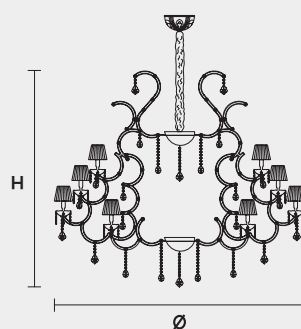

VE 906 49

MASIERO

VE 906 49 MT TRADITIONAL VERSION

H 170 cm 66,92"
 Ø 190 cm 74,80"
 kg 90

49 x E14 x 40 W max
 Triac Dimmable

Lighting system: Traditional E14 lightbulbs (not included)
 Frame: Chrome or gold plated metal covered by transparent glass
 Lampshades: Organza (ORG/14/WH)
 Pendants: Only transparent glass

VE 906 49 RW RGB-W LED VERSION

H 170 cm 66,92"
 Ø 186 cm 73,30"
 kg 90

49 x RGB-W LED SOURCES (driver included)
 16170 lm at 3000 K - CRI>85 - 196 W

Controlled by: DMX or Masiero Smart Light App
 Frame: Chrome or gold plated metal covered with transparent glass
 Lampshades: No lampshades included
 Pendants: Only transparent glass

VE 906 49 DW DYNAMIC WHITE LED VERSION

H 170 cm 66,92"
 Ø 186 cm 73,30"
 kg 90

49 x DW LED SOURCES (driver included)
 DYNAMIC White from 2700 K to 6500 K
 24010 lm max at 4700 K - CRI>85 - 196 W

Controlled by: DMX or Masiero Smart Light App
 Frame: Chrome or gold plated metal covered with transparent glass
 Lampshades: No lampshades included
 Pendants: Only transparent glass

VE 906 49 CG COLOURED GLASS VERSION

H 170 cm 66,92"
 Ø 190 cm 74,80"
 kg 90

49 x E14 x 40 W max
 Triac Dimmable

Lighting system: Traditional E14 lightbulbs (not included)
 Frame: Painted metal covered with painted glass
 Lampshades: Only organza (ORG/14/...)
 Pendants: Color painted glass
 Available in: Green/ Orange/ Yellow/ Purple/ Lilac/ Blue/ Red/ White/ Black