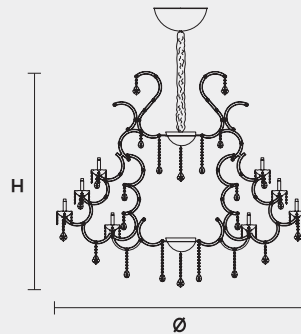

VE 906 49

MASIERO

VE 906 49 MT TRADITIONAL VERSION

H 170 cm 66,92"
 Ø 190 cm 74,80"
 kg 90

49 x E14 x 40 W max
 Triac Dimmable

Lighting system: Traditional E14 lightbulbs (not included)
 Frame: Chrome or gold plated metal covered by transparent glass
 Lampshades: Organza (ORG/14/WH)
 Pendants: Only transparent glass

VE 906 49 RW RGB-W LED VERSION

H 170 cm 66,92"
 Ø 186 cm 73,30"
 kg 90

49 x RGB-W LED SOURCES (driver included)
 16170 lm at 3000 K - CRI>85 - 196 W

Controlled by: DMX or Masiero Smart Light App
 Frame: Chrome or gold plated metal covered with transparent glass
 Lampshades: No lampshades included
 Pendants: Only transparent glass

VE 906 49 DW DYNAMIC WHITE LED VERSION

H 170 cm 66,92"
 Ø 186 cm 73,30"
 kg 90

49 x DW LED SOURCES (driver included)
 DYNAMIC White from 2700 K to 6500 K
 24010 lm max at 4700 K - CRI>85 - 196 W

Controlled by: DMX or Masiero Smart Light App
 Frame: Chrome or gold plated metal covered with transparent glass
 Lampshades: No lampshades included
 Pendants: Only transparent glass

VE 906 49 CG COLOURED GLASS VERSION

H 170 cm 66,92"
 Ø 190 cm 74,80"
 kg 90

49 x E14 x 40 W max
 Triac Dimmable

Lighting system: Traditional E14 lightbulbs (not included)
 Frame: Painted metal covered with painted glass
 Lampshades: Only organza (ORG/14/...)
 Pendants: Color painted glass
 Available in: Green/ Orange/ Yellow/ Purple/ Lilac/ Blue/ Red/ White/ Black