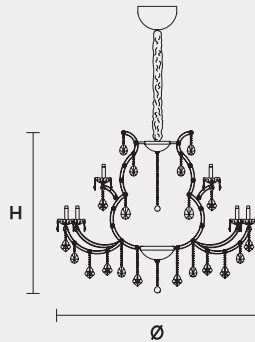

VE 933 24

MASIERO

VE 933 24 MT TRADITIONAL VERSION

H 110 cm 43,30"
Ø 120 cm 47,24"
kg 45

⦿ 24 x E14 x 40 W max
Triac Dimmable

Lighting system: Traditional E14 lightbulbs (not included)
Frame: Chrome or gold plated metal covered by transparent glass
Lampshades: Organza (ORG/14/RD)
Pendants: Transparent

VE 933 24 RW RGB-W LED VERSION

H 110 cm 43,30"
Ø 116 cm 45,74"
kg 45

⦿ 24 x RGB-W LED SOURCES (driver included)
7920 lm at 3000 K - CRI>85 - 96 W

Controlled by: DMX or Masiero Smart Light App
Frame: Chrome or gold plated metal covered with transparent glass
Lampshades: No lampshades included
Pendants: Transparent

VE 933 24 DW DYNAMIC WHITE LED VERSION

H 110 cm 43,30"
Ø 116 cm 45,74"
kg 45

⦿ 24 x DW LED SOURCES (driver included)
DYNAMIC White from 2700 K to 6500 K
11760 lm max at 4700 K - CRI>85 - 96 W

Controlled by: DMX or Masiero Smart Light App
Frame: Chrome or gold plated metal covered with transparent glass
Lampshades: No lampshades included
Pendants: Transparent

VE 933 24 CG COLOURED GLASS VERSION

H 110 cm 43,30"
Ø 120 cm 47,24"
kg 45

⦿ 24 x E14 x 40 W max
Triac Dimmable

Lighting system: Traditional E14 lightbulbs (not included)
Frame: Painted metal covered with painted glass
Lampshades: Only organza (ORG/14/...)
Pendants: Color painted glass
Available in: Green/ Orange/ Yellow/ Purple/ Lilac/ Blue/ Red/ White/ Black