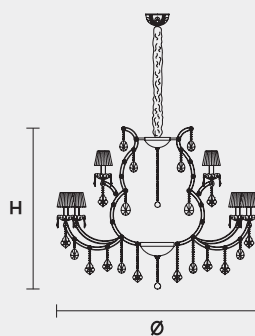

VE 933 24

MASIERO

VE 933 24 MT TRADITIONAL VERSION

H 110 cm 43,30"
Ø 120 cm 47,24"
kg 45

⦿ 24 x E14 x 40 W max
Triac Dimmable

Lighting system: Traditional E14 lightbulbs (not included)
Frame: Chrome or gold plated metal covered by transparent glass
Lampshades: Organza (ORG/14/RD)
Pendants: Transparent

VE 933 24 RW RGB-W LED VERSION

H 110 cm 43,30"
Ø 116 cm 45,74"
kg 45

⦿ 24 x RGB-W LED SOURCES (driver included)
7920 lm at 3000 K - CRI>85 - 96 W

Controlled by: DMX or Masiero Smart Light App
Frame: Chrome or gold plated metal covered with transparent glass
Lampshades: No lampshades included
Pendants: Transparent

VE 933 24 DW DYNAMIC WHITE LED VERSION

H 110 cm 43,30"
Ø 116 cm 45,74"
kg 45

⦿ 24 x DW LED SOURCES (driver included)
DYNAMIC White from 2700 K to 6500 K
11760 lm max at 4700 K - CRI>85 - 96 W

Controlled by: DMX or Masiero Smart Light App
Frame: Chrome or gold plated metal covered with transparent glass
Lampshades: No lampshades included
Pendants: Transparent

VE 933 24 CG COLOURED GLASS VERSION

H 110 cm 43,30"
Ø 120 cm 47,24"
kg 45

⦿ 24 x E14 x 40 W max
Triac Dimmable

Lighting system: Traditional E14 lightbulbs (not included)
Frame: Painted metal covered with painted glass
Lampshades: Only organza (ORG/14/...)
Pendants: Color painted glass
Available in: Green/ Orange/ Yellow/ Purple/ Lilac/ Blue/ Red/ White/ Black