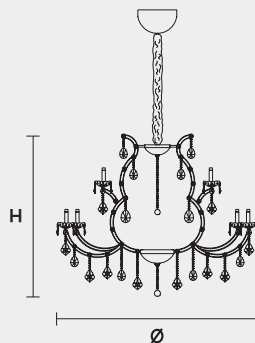

VE 933 24

MASIERO

VE 933 24 MT TRADITIONAL VERSION

H 110 cm 43,30"
Ø 120 cm 47,24"
kg 45

⦿ 24 x E14 x 40 W max
Triac Dimmable

Lighting system: Traditional E14 lightbulbs (not included)
Frame: Chrome or gold plated metal covered by transparent glass
Lampshades: Organza (ORG/14/RD)
Pendants: Transparent

VE 933 24 RW RGB-W LED VERSION

H 110 cm 43,30"
Ø 116 cm 45,74"
kg 45

⦿ 24 x RGB-W LED SOURCES (driver included)
7920 lm at 3000 K - CRI>85 - 96 W

Controlled by: DMX or Masiero Smart Light App
Frame: Chrome or gold plated metal covered with transparent glass
Lampshades: No lampshades included
Pendants: Transparent

VE 933 24 DW DYNAMIC WHITE LED VERSION

H 110 cm 43,30"
Ø 116 cm 45,74"
kg 45

⦿ 24 x DW LED SOURCES (driver included)
DYNAMIC White from 2700 K to 6500 K
11760 lm max at 4700 K - CRI>85 - 96 W

Controlled by: DMX or Masiero Smart Light App
Frame: Chrome or gold plated metal covered with transparent glass
Lampshades: No lampshades included
Pendants: Transparent

VE 933 24 CG COLOURED GLASS VERSION

H 110 cm 43,30"
Ø 120 cm 47,24"
kg 45

⦿ 24 x E14 x 40 W max
Triac Dimmable

Lighting system: Traditional E14 lightbulbs (not included)
Frame: Painted metal covered with painted glass
Lampshades: Only organza (ORG/14/...)
Pendants: Color painted glass
Available in: Green/ Orange/ Yellow/ Purple/ Lilac/ Blue/ Red/ White/ Black