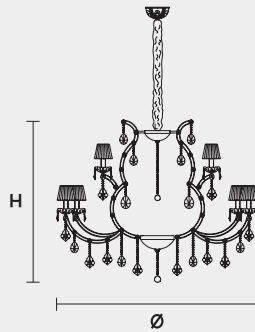

VE 933 24

MASIERO

VE 933 24 MT TRADITIONAL VERSION

H 110 cm 43,30"
Ø 120 cm 47,24"
kg 45

⦿ 24 x E14 x 40 W max
Triac Dimmable

Lighting system: Traditional E14 lightbulbs (not included)
Frame: Chrome or gold plated metal covered by transparent glass
Lampshades: Organza (ORG/14/RD)
Pendants: Transparent

VE 933 24 RW RGB-W LED VERSION

H 110 cm 43,30"
Ø 116 cm 45,74"
kg 45

⦿ 24 x RGB-W LED SOURCES (driver included)
7920 lm at 3000 K - CRI>85 - 96 W

Controlled by: DMX or Masiero Smart Light App
Frame: Chrome or gold plated metal covered with transparent glass
Lampshades: No lampshades included
Pendants: Transparent

VE 933 24 DW DYNAMIC WHITE LED VERSION

H 110 cm 43,30"
Ø 116 cm 45,74"
kg 45

⦿ 24 x DW LED SOURCES (driver included)
DYNAMIC White from 2700 K to 6500 K
11760 lm max at 4700 K - CRI>85 - 96 W

Controlled by: DMX or Masiero Smart Light App
Frame: Chrome or gold plated metal covered with transparent glass
Lampshades: No lampshades included
Pendants: Transparent

VE 933 24 CG COLOURED GLASS VERSION

H 110 cm 43,30"
Ø 120 cm 47,24"
kg 45

⦿ 24 x E14 x 40 W max
Triac Dimmable

Lighting system: Traditional E14 lightbulbs (not included)
Frame: Painted metal covered with painted glass
Lampshades: Only organza (ORG/14/...)
Pendants: Color painted glass
Available in: Green/ Orange/ Yellow/ Purple/ Lilac/ Blue/ Red/ White/ Black