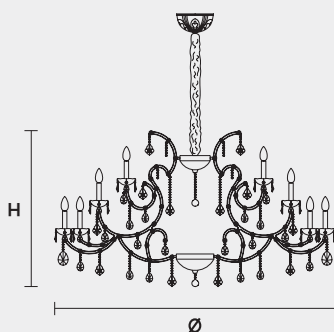

VE 934 40

MASIERO

TRADITIONAL LIGHTING

VE 934 40 MT TRADITIONAL VERSION

H 95 cm 37,40"
Ø 150 cm 59,05"
kg 50

40 x E14 x 40 W max
Triac Dimmable

Lighting system: Traditional E14 lightbulbs (not included)
Frame: Chrome or gold plated metal covered by transparent glass
Lampshades: No lampshades included
Pendants: Transparent

VE 934 40 RW RGB-W LED VERSION

H 95 cm 37,40"
Ø 150 cm 59,05"
kg 50

40 x RGB-W LED SOURCES (driver included)
13200 lm at 3000 K - CRI>85 - 160 W

Controlled by: DMX or Masiero Smart Light App
Frame: Chrome or gold plated metal covered with transparent glass
Lampshades: No lampshades included
Pendants: Transparent

VE 934 40 DW DYNAMIC WHITE LED VERSION

H 95 cm 37,40"
Ø 150 cm 59,05"
kg 50

40 x DW LED SOURCES (driver included)
DYNAMIC White from 2700 K to 6500 K
19600 lm max at 4700 K - CRI>85 - 160 W

Controlled by: DMX or Masiero Smart Light App
Frame: Chrome or gold plated metal covered with transparent glass
Lampshades: No lampshades included
Pendants: Transparent

VE 934 40 CG COLOURED GLASS VERSION

H 95 cm 37,40"
Ø 150 cm 59,05"
kg 50

40 x E14 x 40 W max
Triac Dimmable

Lighting system: Traditional E14 lightbulbs (not included)
Frame: Painted metal covered with painted glass
Lampshades: No lampshades included
Pendants: Color painted glass
Available in: Green/ Orange/ Yellow/ Purple/ Lilac/ Blue/ Red/ White/ Black