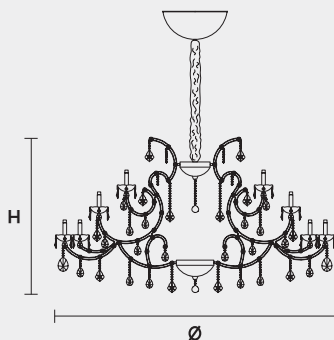

VE 934 40

MASIERO

TRADITIONAL LIGHTING

VE 934 40 MT TRADITIONAL VERSION

H 95 cm 37,40"
Ø 150 cm 59,05"
kg 50

40 x E14 x 40 W max
Triac Dimmable

Lighting system: Traditional E14 lightbulbs (not included)
Frame: Chrome or gold plated metal covered by transparent glass
Lampshades: No lampshades included
Pendants: Transparent

VE 934 40 RW RGB-W LED VERSION

H 95 cm 37,40"
Ø 150 cm 59,05"
kg 50

40 x RGB-W LED SOURCES (driver included)
13200 lm at 3000 K - CRI>85 - 160 W

Controlled by: DMX or Masiero Smart Light App
Frame: Chrome or gold plated metal covered with transparent glass
Lampshades: No lampshades included
Pendants: Transparent

VE 934 40 DW DYNAMIC WHITE LED VERSION

H 95 cm 37,40"
Ø 150 cm 59,05"
kg 50

40 x DW LED SOURCES (driver included)
DYNAMIC White from 2700 K to 6500 K
19600 lm max at 4700 K - CRI>85 - 160 W

Controlled by: DMX or Masiero Smart Light App
Frame: Chrome or gold plated metal covered with transparent glass
Lampshades: No lampshades included
Pendants: Transparent

VE 934 40 CG COLOURED GLASS VERSION

H 95 cm 37,40"
Ø 150 cm 59,05"
kg 50

40 x E14 x 40 W max
Triac Dimmable

Lighting system: Traditional E14 lightbulbs (not included)
Frame: Painted metal covered with painted glass
Lampshades: No lampshades included
Pendants: Color painted glass
Available in: Green/ Orange/ Yellow/ Purple/ Lilac/ Blue/ Red/ White/ Black