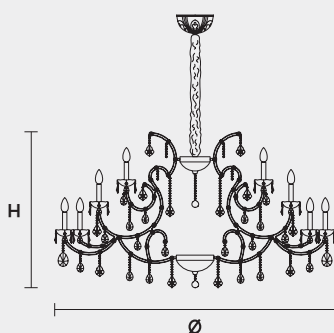

VE 934 40

MASIERO

TRADITIONAL LIGHTING

VE 934 40 MT TRADITIONAL VERSION

H 95 cm 37,40"
Ø 150 cm 59,05"
kg 50

40 x E14 x 40 W max
Triac Dimmable

Lighting system: Traditional E14 lightbulbs (not included)
Frame: Chrome or gold plated metal covered by transparent glass
Lampshades: No lampshades included
Pendants: Transparent

VE 934 40 RW RGB-W LED VERSION

H 95 cm 37,40"
Ø 150 cm 59,05"
kg 50

40 x RGB-W LED SOURCES (driver included)
13200 lm at 3000 K - CRI>85 - 160 W

Controlled by: DMX or Masiero Smart Light App
Frame: Chrome or gold plated metal covered with transparent glass
Lampshades: No lampshades included
Pendants: Transparent

VE 934 40 DW DYNAMIC WHITE LED VERSION

H 95 cm 37,40"
Ø 150 cm 59,05"
kg 50

40 x DW LED SOURCES (driver included)
DYNAMIC White from 2700 K to 6500 K
19600 lm max at 4700 K - CRI>85 - 160 W

Controlled by: DMX or Masiero Smart Light App
Frame: Chrome or gold plated metal covered with transparent glass
Lampshades: No lampshades included
Pendants: Transparent

VE 934 40 CG COLOURED GLASS VERSION

H 95 cm 37,40"
Ø 150 cm 59,05"
kg 50

40 x E14 x 40 W max
Triac Dimmable

Lighting system: Traditional E14 lightbulbs (not included)
Frame: Painted metal covered with painted glass
Lampshades: No lampshades included
Pendants: Color painted glass
Available in: Green/ Orange/ Yellow/ Purple/ Lilac/ Blue/ Red/ White/ Black