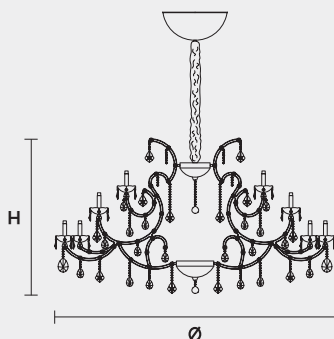

VE 934 40

MASIERO

TRADITIONAL LIGHTING

VE 934 40 MT TRADITIONAL VERSION

H 95 cm 37,40"
Ø 150 cm 59,05"
kg 50

40 x E14 x 40 W max
Triac Dimmable

Lighting system: Traditional E14 lightbulbs (not included)
Frame: Chrome or gold plated metal covered by transparent glass
Lampshades: No lampshades included
Pendants: Transparent

VE 934 40 RW RGB-W LED VERSION

H 95 cm 37,40"
Ø 150 cm 59,05"
kg 50

40 x RGB-W LED SOURCES (driver included)
13200 lm at 3000 K - CRI>85 - 160 W

Controlled by: DMX or Masiero Smart Light App
Frame: Chrome or gold plated metal covered with transparent glass
Lampshades: No lampshades included
Pendants: Transparent

VE 934 40 DW DYNAMIC WHITE LED VERSION

H 95 cm 37,40"
Ø 150 cm 59,05"
kg 50

40 x DW LED SOURCES (driver included)
DYNAMIC White from 2700 K to 6500 K
19600 lm max at 4700 K - CRI>85 - 160 W

Controlled by: DMX or Masiero Smart Light App
Frame: Chrome or gold plated metal covered with transparent glass
Lampshades: No lampshades included
Pendants: Transparent

VE 934 40 CG COLOURED GLASS VERSION

H 95 cm 37,40"
Ø 150 cm 59,05"
kg 50

40 x E14 x 40 W max
Triac Dimmable

Lighting system: Traditional E14 lightbulbs (not included)
Frame: Painted metal covered with painted glass
Lampshades: No lampshades included
Pendants: Color painted glass
Available in: Green/ Orange/ Yellow/ Purple/ Lilac/ Blue/ Red/ White/ Black