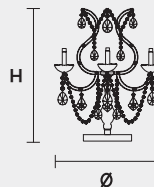

VE 938 TL5

MASIERO

TRADITIONAL LIGHTING

VE 938 TL5 MT TRADITIONAL VERSION

H 65 cm 25,59"
Ø 50 cm 19,69"

5 x E14 x 40 W max
Triac Dimmable

Lighting system: Traditional E14 lightbulbs (not included)

Frame: Chrome or gold plated metal covered by transparent glass

Lampshades: No lampshades included

Pendants: Transparent

VE 938 TL5 RW RGB-W LED VERSION

H 70 cm 27,55"
Ø 50 cm 19,69"

5 x RGB-W LED SOURCES (driver included)
1650 lm at 3000 K - CRI>85 - 20 W

Controlled by: DMX or Masiero Smart Light App

Frame: Chrome or gold plated metal covered with transparent glass

Lampshades: No lampshades included

Pendants: Transparent

VE 938 TL5 DW DYNAMIC WHITE LED VERSION

H 70 cm 27,55"
Ø 50 cm 19,69"

5 x DW LED SOURCES (driver included)
DYNAMIC White from 2700 K to 6500 K
2450 lm max at 4700 K - CRI>85 - 20 W

H 65 cm 25,59"
Ø 50 cm 19,69"

5 x E14 x 40 W max
Triac Dimmable

Lighting system: Traditional E14 lightbulbs (not included)

Frame: Painted metal covered with painted glass

Lampshades: No lampshades included