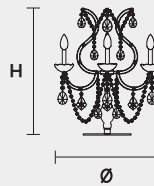

VE 938 TL5

MASIERO

TRADITIONAL LIGHTING

VE 938 TL5 MT TRADITIONAL VERSION

H 65 cm 25,59"
Ø 50 cm 19,69"

5 x E14 x 40 W max
Triac Dimmable

Lighting system: Traditional E14 lightbulbs (not included)

Frame: Chrome or gold plated metal covered by transparent glass

Lampshades: No lampshades included

Pendants: Transparent

VE 938 TL5 RW RGB-W LED VERSION

H 70 cm 27,55"
Ø 50 cm 19,69"

5 x RGB-W LED SOURCES (driver included)
1650 lm at 3000 K - CRI>85 - 20 W

Controlled by: DMX or Masiero Smart Light App

Frame: Chrome or gold plated metal covered with transparent glass

Lampshades: No lampshades included

Pendants: Transparent

VE 938 TL5 DW DYNAMIC WHITE LED VERSION

H 70 cm 27,55"
Ø 50 cm 19,69"

5 x DW LED SOURCES (driver included)
DYNAMIC White from 2700 K to 6500 K
2450 lm max at 4700 K - CRI>85 - 20 W

H 65 cm 25,59"
Ø 50 cm 19,69"

5 x E14 x 40 W max
Triac Dimmable

Lighting system: Traditional E14 lightbulbs (not included)

Frame: Painted metal covered with painted glass

Lampshades: No lampshades included