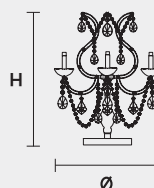

VE 938 TL5

MASIERO

TRADITIONAL LIGHTING

VE 938 TL5 MT TRADITIONAL VERSION

H 65 cm 25,59"
Ø 50 cm 19,69"

5 x E14 x 40 W max
Triac Dimmable

Lighting system: Traditional E14 lightbulbs (not included)

Frame: Chrome or gold plated metal covered by transparent glass

Lampshades: No lampshades included

Pendants: Transparent

VE 938 TL5 RW RGB-W LED VERSION

H 70 cm 27,55"
Ø 50 cm 19,69"

5 x RGB-W LED SOURCES (driver included)
1650 lm at 3000 K - CRI>85 - 20 W

Controlled by: DMX or Masiero Smart Light App

Frame: Chrome or gold plated metal covered with transparent glass

Lampshades: No lampshades included

Pendants: Transparent

VE 938 TL5 DW DYNAMIC WHITE LED VERSION

H 70 cm 27,55"
Ø 50 cm 19,69"

5 x DW LED SOURCES (driver included)
DYNAMIC White from 2700 K to 6500 K
2450 lm max at 4700 K - CRI>85 - 20 W

Controlled by: DMX or Masiero Smart Light App

Frame: Chrome or gold plated metal covered with transparent glass

Lampshades: No lampshades included

Pendants: Transparent

VE 938 TL5 CG COLOURED GLASS VERSION