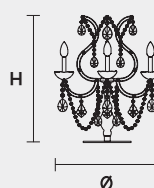

Frame: Chrome or gold plated metal covered with transparent glass

Lampshades: No lampshades included

Pendants: Transparent

VE 938 TL5 DW DYNAMIC WHITE LED VERSION

H 70 cm 27,55"
Ø 50 cm 19,69"

5 x DW LED SOURCES (driver included)
DYNAMIC White from 2700 K to 6500 K
2450 lm max at 4700 K - CRI>85 - 20 W

Controlled by: DMX or Masiero Smart Light App

Frame: Chrome or gold plated metal covered with transparent glass

Lampshades: No lampshades included

Pendants: Transparent

VE 938 TL5 CG COLOURED GLASS VERSION

H 65 cm 25,59"
Ø 50 cm 19,69"

5 x E14 x 40 W max
Triac Dimmable

Lighting system: Traditional E14 lightbulbs (not included)

Frame: Painted metal covered with painted glass

Lampshades: No lampshades included