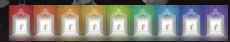

VE 938 TL5 RW RGB-W LED VERSION

H 70 cm 27,55"
Ø 50 cm 19,69"

5 x RGB-W LED SOURCES (driver included)
1650 lm at 3000 K - CRI>85 - 20 W

Controlled by: DMX or Masiero Smart Light App

Frame: Chrome or gold plated metal covered with transparent glass

Lampshades: No lampshades included

Pendants: Transparent