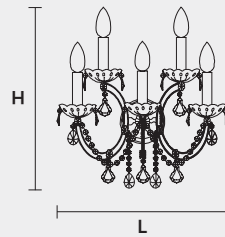

VE 942 A5

MASIERO

TRADITIONAL LIGHTING

VE 942 A5 MT TRADITIONAL VERSION

H 40 cm 15,75"
L 45 cm 17,72"
SP 25 cm 9,84"

5 x E14 x 40 W max
Triac Dimmable

Lighting system: Traditional E14 lightbulbs (not included)

Frame: Chrome or gold plated metal covered by transparent glass

Lampshades: No lampshades included

Pendants: Transparent

VE 942 A5 RW RGB-W LED VERSION

H 31 cm 12,20"
L 45 cm 17,72"
SP 30 cm 11,81"

5 x RGB-W LED SOURCES (driver included)
1650 lm at 3000 K - CRI>85 - 20 W

H 31 cm 12,20"
L 45 cm 17,72"
SP 30 cm 11,81"

5 x DW LED SOURCES (driver included)
DYNAMIC White from 2700 K to 6500 K
2450 lm max at 4700 K - CRI>85 - 20 W

Controlled by: DMX or Masiero Smart Light App

Frame: Chrome or gold plated metal covered with transparent glass

Lampshades: No lampshades included

Pendants: Transparent

VE 942 A5 CG COLOURED GLASS VERSION

H 40 cm 15,75"
L 45 cm 17,72"
SP 25 cm 9,84"

5 x E14 x 40 W max
Triac Dimmable