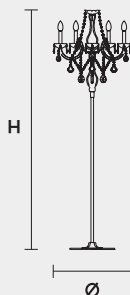

VE 942 STL5

MASIERO

TRADITIONAL LIGHTING

VE 942 STL5 MT

TRADITIONAL VERSION

H 185 cm 72,83"
 Ø 55 cm 21,65"

5 x E14 x 40 W max
 Triac Dimmable

Lighting system: Traditional E14 lightbulbs (not included)

Frame: Chrome or gold plated metal covered by transparent glass

Lampshades: No lampshades included

Pendants: Transparent

VE 942 STL5 RW

RGB-W LED VERSION

H 190 cm 74,80"
 Ø 55 cm 21,65"

5 x RGB-W LED SOURCES (driver included)
 1650 lm at 3000 K - CRI>85 - 20 W

H 190 cm 74,80"
 Ø 55 cm 21,65"

5 x DW LED SOURCES (driver included)
 DYNAMIC White from 2700 K to 6500 K
 2450 lm max at 4700 K - CRI>85 - 20 W

Controlled by: DMX or Masiero Smart Light App

Frame: Chrome or gold plated metal covered with transparent glass

Lampshades: No lampshades included

Pendants: Transparent

VE 942 STL5 CG

COLOURED GLASS VERSION

H 185 cm 72,83"
 Ø 55 cm 21,65"

5 x E14 x 40 W max
 Triac Dimmable

Lighting system: Traditional E14 lightbulbs (not included)