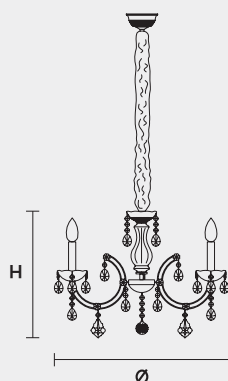

VE 944 5 RW

RGB-W LED VERSION

H 45 cm 17,72"

Ø 50 cm 19,68"

kg 5

5 x RGB-W LED SOURCES (driver included)
1650 lm at 3000 K - CRI>85 - 20 W

Controlled by: DMX or Masiero Smart Light App

Frame: Chrome or gold plated metal covered with transparent glass

Lampshades: No lampshades included

Pendants: Transparent

VE 944 5 DW

DYNAMIC WHITE LED VERSION

H 45 cm 17,72"

Ø 50 cm 19,68"

kg 5

5 x DW LED SOURCES (driver included)
DYNAMIC White from 2700 K to 6500 K
2450 lm max at 4700 K - CRI>85 - 20 W

Controlled by: DMX or Masiero Smart Light App

Frame: Chrome or gold plated metal covered with transparent glass

Lampshades: No lampshades included

Pendants: Transparent

VE 944 5 CG

COLOURED GLASS VERSION

H 45 cm 17,72"

Ø 50 cm 19,68"

kg 5

5 x E14 x 40 W max
Triac Dimmable

Lighting system: Traditional E14 lightbulbs (not included)

Frame: Painted metal covered with painted glass

Lampshades: No lampshades included

Pendants: Color painted glass