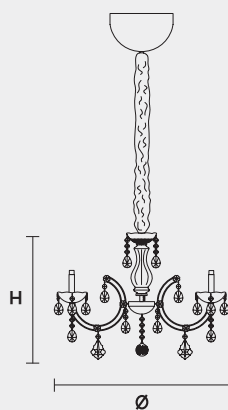

5 x E14 x 40 W max
Triac Dimmable

Lighting system: Traditional E14 lightbulbs (not included)

Frame: Chrome or gold plated metal covered by transparent glass

Lampshades: No lampshades included

Pendants: Transparent

VE 944 5 RW

RGB-W LED VERSION

H 45 cm 17,72"

Ø 50 cm 19,68"

kg 5

5 x RGB-W LED SOURCES (driver included)
1650 lm at 3000 K - CRI>85 - 20 W

Controlled by: DMX or Masiero Smart Light App

Frame: Chrome or gold plated metal covered with transparent glass

Lampshades: No lampshades included

Pendants: Transparent

VE 944 5 DW

DYNAMIC WHITE LED VERSION

H 45 cm 17,72"

Ø 50 cm 19,68"

kg 5

5 x DW LED SOURCES (driver included)
DYNAMIC White from 2700 K to 6500 K
2450 lm max at 4700 K - CRI>85 - 20 W

Controlled by: DMX or Masiero Smart Light App

Frame: Chrome or gold plated metal covered with transparent glass

Lampshades: No lampshades included

Pendants: Transparent

VE 944 5 CG

COLOURED GLASS VERSION

H 45 cm 17,72"