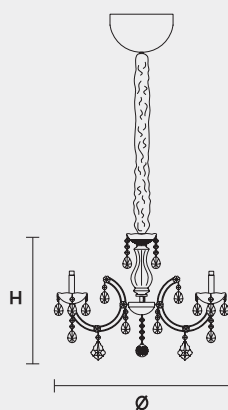

VE 944 5

MASIERO

TRADITIONAL LIGHTING

VE 944 5 MT

TRADITIONAL VERSION

H 45 cm 17,72"

Ø 50 cm 19,68"

kg 5

5 x E14 x 40 W max
Triac Dimmable

Lighting system: Traditional E14 lightbulbs (not included)

Frame: Chrome or gold plated metal covered by transparent glass

Lampshades: No lampshades included

Pendants: Transparent

VE 944 5 RW

RGB-W LED VERSION

H 45 cm 17,72"

Ø 50 cm 19,68"

kg 5

5 x RGB-W LED SOURCES (driver included)
1650 lm at 3000 K - CRI>85 - 20 W

Controlled by: DMX or Masiero Smart Light App

Frame: Chrome or gold plated metal covered with transparent glass

Ø 50 cm 19,68"

kg 5

5 x E14 x 40 W max
Triac Dimmable

Lighting system: Traditional E14 lightbulbs (not included)

Frame: Painted metal covered with painted glass

Lampshades: No lampshades included

Pendants: Color painted glass