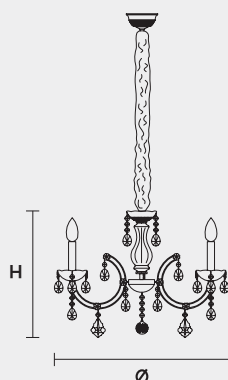

VE 944 5

MASIERO

TRADITIONAL LIGHTING

VE 944 5 MT

TRADITIONAL VERSION

H 45 cm 17,72"

Ø 50 cm 19,68"

kg 5

5 x E14 x 40 W max
Triac Dimmable

Lighting system: Traditional E14 lightbulbs (not included)

Frame: Chrome or gold plated metal covered by transparent glass

Lampshades: No lampshades included

Pendants: Transparent

VE 944 5 RW

RGB-W LED VERSION

H 45 cm 17,72"

Ø 50 cm 19,68"

kg 5

5 x RGB-W LED SOURCES (driver included)
1650 lm at 3000 K - CRI>85 - 20 W

Controlled by: DMX or Masiero Smart Light App

Frame: Chrome or gold plated metal covered with transparent glass

Ø 50 cm 19,68"

kg 5

5 x E14 x 40 W max
Triac Dimmable

Lighting system: Traditional E14 lightbulbs (not included)

Frame: Painted metal covered with painted glass

Lampshades: No lampshades included

Pendants: Color painted glass