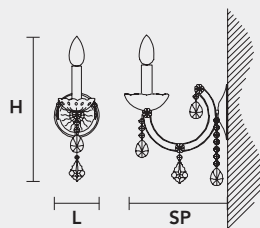

VE 944 A1

MASIERO

VE 944 A1 MT TRADITIONAL VERSION

H 28 cm 11,02"
L 12 cm 4,72"
SP 20 cm 7,87"

1 x E14 x 40 W max
Triac Dimmable

Lighting system: Traditional E14 lightbulbs (not included)

Frame: Chrome or gold plated metal covered by transparent glass

Lampshades: No lampshades included

Pendants: Transparent

VE 944 A1 RW RGB-W LED VERSION

H 19 cm 7,48"
L 12 cm 4,72"
SP 25 cm 9,84"

1 x RGB-W LED SOURCES (driver included)
330 lm at 3000 K - CRI>85 - 4 W

Controlled by: DMX or Masiero Smart Light App

Frame: Chrome or gold plated metal covered with transparent glass

Lampshades: No lampshades included

Pendants: Transparent

VE 944 A1 DW DYNAMIC WHITE LED VERSION

H 19 cm 7,48"
L 12 cm 4,72"
SP 25 cm 9,84"

Lampshades: No lampshades included

Pendants: Transparent

VE 944 A1 CG COLOURED GLASS VERSION

H 28 cm 11,02"
L 12 cm 4,72"
SP 20 cm 7,87"

1 x E14 x 40 W max
Triac Dimmable

Lighting system: Traditional E14 lightbulbs (not included)