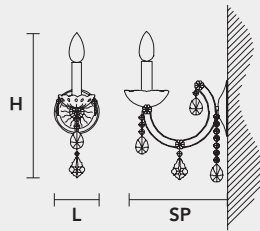

VE 944 A1

MASIERO

VE 944 A1 MT TRADITIONAL VERSION

H 28 cm 11,02"
L 12 cm 4,72"
SP 20 cm 7,87"

1 x E14 x 40 W max
Triac Dimmable

Lighting system: Traditional E14 lightbulbs (not included)

Frame: Chrome or gold plated metal covered by transparent glass

Lampshades: No lampshades included

Pendants: Transparent

VE 944 A1 RW RGB-W LED VERSION

H 19 cm 7,48"
L 12 cm 4,72"
SP 25 cm 9,84"

1 x RGB-W LED SOURCES (driver included)
330 lm at 3000 K - CRI>85 - 4 W

Controlled by: DMX or Masiero Smart Light App

Frame: Chrome or gold plated metal covered with transparent glass

Lampshades: No lampshades included

Pendants: Transparent

VE 944 A1 DW DYNAMIC WHITE LED VERSION

H 19 cm 7,48"
L 12 cm 4,72"
SP 25 cm 9,84"

Lampshades: No lampshades included

Pendants: Transparent

VE 944 A1 CG COLOURED GLASS VERSION

H 28 cm 11,02"
L 12 cm 4,72"
SP 20 cm 7,87"

1 x E14 x 40 W max
Triac Dimmable

Lighting system: Traditional E14 lightbulbs (not included)