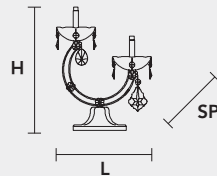

VE 944 TL2

MASIERO

VE 944 TL2 MT TRADITIONAL VERSION

H 35 cm 13,78"
Ø 20 cm 7,87"

2 x E14 x 40 W max
Triac Dimmable

Lighting system: Traditional E14 lightbulbs (not included)
Frame: Chrome or gold plated metal covered by transparent glass
Lampshades: No lampshades included
Pendants: Transparent

VE 944 TL2 RW RGB-W LED VERSION

H 35 cm 13,78"
Ø 20 cm 7,87"

2 x RGB-W LED SOURCES (driver included)
660 lm at 3000 K - CRI>85 - 8 W

Controlled by: DMX or Masiero Smart Light App
Frame: Chrome or gold plated metal covered with transparent glass
Lampshades: No lampshades included
Pendants: Transparent

VE 944 TL2 DW DYNAMIC WHITE LED VERSION

H 35 cm 13,78"
Ø 20 cm 7,87"

2 x DW LED SOURCES (driver included)
DYNAMIC White from 2700 K to 6500 K
980 lm max at 4700 K - CRI>85 - 8 W

Controlled by: DMX or Masiero Smart Light App
Frame: Chrome or gold plated metal covered with transparent glass
Lampshades: No lampshades included
Pendants: Transparent

VE 944 TL2 CG COLOURED GLASS VERSION

H 35 cm 13,78"
Ø 20 cm 7,87"

2 x E14 x 40 W max
Triac Dimmable

Lighting system: Traditional E14 lightbulbs (not included)
Frame: Painted metal covered with painted glass
Lampshades: No lampshades included
Pendants: Color painted glass
Available in: Green/ Orange/ Yellow/ Purple/ Lilac/ Blue/ Red/ White/ Black