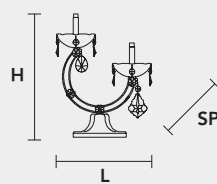

VE 944 TL2

MASIERO

VE 944 TL2 MT TRADITIONAL VERSION

H 35 cm 13,78"
Ø 20 cm 7,87"

2 x E14 x 40 W max
Triac Dimmable

Lighting system: Traditional E14 lightbulbs (not included)
Frame: Chrome or gold plated metal covered by transparent glass
Lampshades: No lampshades included
Pendants: Transparent

VE 944 TL2 RW RGB-W LED VERSION

H 35 cm 13,78"
Ø 20 cm 7,87"

2 x RGB-W LED SOURCES (driver included)
660 lm at 3000 K - CRI>85 - 8 W

Controlled by: DMX or Masiero Smart Light App
Frame: Chrome or gold plated metal covered with transparent glass
Lampshades: No lampshades included
Pendants: Transparent

VE 944 TL2 DW DYNAMIC WHITE LED VERSION

H 35 cm 13,78"
Ø 20 cm 7,87"

2 x DW LED SOURCES (driver included)
DYNAMIC White from 2700 K to 6500 K
980 lm max at 4700 K - CRI>85 - 8 W

Controlled by: DMX or Masiero Smart Light App
Frame: Chrome or gold plated metal covered with transparent glass
Lampshades: No lampshades included
Pendants: Transparent

VE 944 TL2 CG COLOURED GLASS VERSION

H 35 cm 13,78"
Ø 20 cm 7,87"

2 x E14 x 40 W max
Triac Dimmable

Lighting system: Traditional E14 lightbulbs (not included)
Frame: Painted metal covered with painted glass
Lampshades: No lampshades included
Pendants: Color painted glass
Available in: Green/ Orange/ Yellow/ Purple/ Lilac/ Blue/ Red/ White/ Black