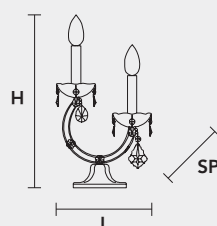

VE 944 TL2

MASIERO

VE 944 TL2 MT TRADITIONAL VERSION

H 35 cm 13,78"
Ø 20 cm 7,87"

2 x E14 x 40 W max
Triac Dimmable

Lighting system: Traditional E14 lightbulbs (not included)
Frame: Chrome or gold plated metal covered by transparent glass
Lampshades: No lampshades included
Pendants: Transparent

VE 944 TL2 RW RGB-W LED VERSION

H 35 cm 13,78"
Ø 20 cm 7,87"

2 x RGB-W LED SOURCES (driver included)
660 lm at 3000 K - CRI>85 - 8 W

Controlled by: DMX or Masiero Smart Light App
Frame: Chrome or gold plated metal covered with transparent glass
Lampshades: No lampshades included
Pendants: Transparent

VE 944 TL2 DW DYNAMIC WHITE LED VERSION

H 35 cm 13,78"
Ø 20 cm 7,87"

2 x DW LED SOURCES (driver included)
DYNAMIC White from 2700 K to 6500 K
980 lm max at 4700 K - CRI>85 - 8 W

Controlled by: DMX or Masiero Smart Light App
Frame: Chrome or gold plated metal covered with transparent glass
Lampshades: No lampshades included
Pendants: Transparent

VE 944 TL2 CG COLOURED GLASS VERSION

H 35 cm 13,78"
Ø 20 cm 7,87"

2 x E14 x 40 W max
Triac Dimmable

Lighting system: Traditional E14 lightbulbs (not included)
Frame: Painted metal covered with painted glass
Lampshades: No lampshades included
Pendants: Color painted glass
Available in: Green/ Orange/ Yellow/ Purple/ Lilac/ Blue/ Red/ White/ Black