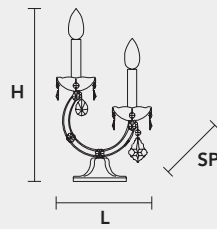

VE 944 TL2

MASIERO

VE 944 TL2 MT TRADITIONAL VERSION

H 35 cm 13,78"
Ø 20 cm 7,87"

2 x E14 x 40 W max
Triac Dimmable

Lighting system: Traditional E14 lightbulbs (not included)
Frame: Chrome or gold plated metal covered by transparent glass
Lampshades: No lampshades included
Pendants: Transparent

VE 944 TL2 RW RGB-W LED VERSION

H 35 cm 13,78"
Ø 20 cm 7,87"

2 x RGB-W LED SOURCES (driver included)
660 lm at 3000 K - CRI>85 - 8 W

Controlled by: DMX or Masiero Smart Light App
Frame: Chrome or gold plated metal covered with transparent glass
Lampshades: No lampshades included
Pendants: Transparent

VE 944 TL2 DW DYNAMIC WHITE LED VERSION

H 35 cm 13,78"
Ø 20 cm 7,87"

2 x DW LED SOURCES (driver included)
DYNAMIC White from 2700 K to 6500 K
980 lm max at 4700 K - CRI>85 - 8 W

Controlled by: DMX or Masiero Smart Light App
Frame: Chrome or gold plated metal covered with transparent glass
Lampshades: No lampshades included
Pendants: Transparent

VE 944 TL2 CG COLOURED GLASS VERSION

H 35 cm 13,78"
Ø 20 cm 7,87"

2 x E14 x 40 W max
Triac Dimmable

Lighting system: Traditional E14 lightbulbs (not included)
Frame: Painted metal covered with painted glass
Lampshades: No lampshades included
Pendants: Color painted glass
Available in: Green/ Orange/ Yellow/ Purple/ Lilac/ Blue/ Red/ White/ Black