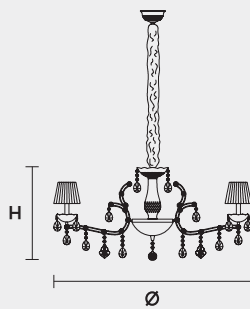

VE 961 10

MASIERO

VE 961 10 MT TRADITIONAL VERSION

H 42 cm 16,53"
 Ø 85 cm 33,46"
 kg 17

10 x E14 x 40 W max
 Triac Dimmable

Lighting system: Traditional E14 lightbulbs (not included)
 Frame: Chrome or gold plated metal covered by transparent glass
 Lampshades: Damask (DAM/12/GD-CREAM)
 Pendants: Transparent

VE 961 10 RW RGB-W LED VERSION

H 42 cm 16,53"
 Ø 83 cm 32,67"
 kg 17

10 x RGB-W LED SOURCES (driver included)
 3300 lm at 3000 K - CRI>85 - 40 W

Controlled by: DMX or Masiero Smart Light App
 Frame: Chrome or gold plated metal covered with transparent glass
 Lampshades: No lampshades included
 Pendants: Transparent

VE 961 10 DW DYNAMIC WHITE LED VERSION

H 42 cm 16,53"
 Ø 83 cm 32,67"
 kg ??

10 x DW LED SOURCES (driver included)
 DYNAMIC White from 2700 K to 6500 K
 4900 lm max at 4700 K - CRI>85 - 40 W

Controlled by: DMX or Masiero Smart Light App
 Frame: Chrome or gold plated metal covered with transparent glass
 Lampshades: No lampshades included
 Pendants: Transparent

VE 961 10 CG COLOURED GLASS VERSION

H 42 cm 16,53"
 Ø 85 cm 33,46"
 kg 17

10 x E14 x 40 W max
 Triac Dimmable

Lighting system: Traditional E14 lightbulbs (not included)
 Frame: Painted metal covered with painted glass
 Lampshades: Only organza (ORG/14/...)
 Pendants: Color painted glass
 Available in: Green/ Orange/ Yellow/ Purple/ Lilac/ Blue/ Red/ White/ Black