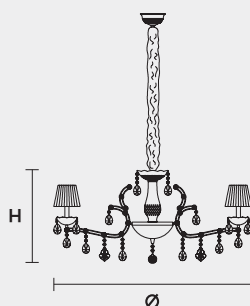

VE 961 10

MASIERO

VE 961 10 MT TRADITIONAL VERSION

H 42 cm 16,53"
 Ø 85 cm 33,46"
 kg 17

10 x E14 x 40 W max
 Triac Dimmable

Lighting system: Traditional E14 lightbulbs (not included)
 Frame: Chrome or gold plated metal covered by transparent glass
 Lampshades: Damask (DAM/12/GD-CREAM)
 Pendants: Transparent

VE 961 10 RW RGB-W LED VERSION

H 42 cm 16,53"
 Ø 83 cm 32,67"
 kg 17

10 x RGB-W LED SOURCES (driver included)
 3300 lm at 3000 K - CRI>85 - 40 W

Controlled by: DMX or Masiero Smart Light App
 Frame: Chrome or gold plated metal covered with transparent glass
 Lampshades: No lampshades included
 Pendants: Transparent

VE 961 10 DW DYNAMIC WHITE LED VERSION

H 42 cm 16,53"
 Ø 83 cm 32,67"
 kg ??

10 x DW LED SOURCES (driver included)
 DYNAMIC White from 2700 K to 6500 K
 4900 lm max at 4700 K - CRI>85 - 40 W

Controlled by: DMX or Masiero Smart Light App
 Frame: Chrome or gold plated metal covered with transparent glass
 Lampshades: No lampshades included
 Pendants: Transparent

VE 961 10 CG COLOURED GLASS VERSION

H 42 cm 16,53"
 Ø 85 cm 33,46"
 kg 17

10 x E14 x 40 W max
 Triac Dimmable

Lighting system: Traditional E14 lightbulbs (not included)
 Frame: Painted metal covered with painted glass
 Lampshades: Only organza (ORG/14/...)
 Pendants: Color painted glass
 Available in: Green/ Orange/ Yellow/ Purple/ Lilac/ Blue/ Red/ White/ Black