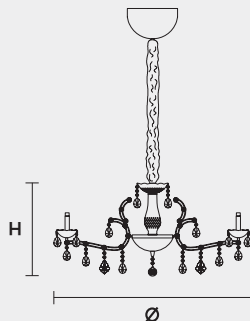

VE 961 10

MASIERO

VE 961 10 MT TRADITIONAL VERSION

H 42 cm 16,53"
 Ø 85 cm 33,46"
 kg 17

10 x E14 x 40 W max
 Triac Dimmable

Lighting system: Traditional E14 lightbulbs (not included)
 Frame: Chrome or gold plated metal covered by transparent glass
 Lampshades: Damask (DAM/12/GD-CREAM)
 Pendants: Transparent

VE 961 10 RW RGB-W LED VERSION

H 42 cm 16,53"
 Ø 83 cm 32,67"
 kg 17

10 x RGB-W LED SOURCES (driver included)
 3300 lm at 3000 K - CRI>85 - 40 W

Controlled by: DMX or Masiero Smart Light App
 Frame: Chrome or gold plated metal covered with transparent glass
 Lampshades: No lampshades included
 Pendants: Transparent

VE 961 10 DW DYNAMIC WHITE LED VERSION

H 42 cm 16,53"
 Ø 83 cm 32,67"
 kg ??

10 x DW LED SOURCES (driver included)
 DYNAMIC White from 2700 K to 6500 K
 4900 lm max at 4700 K - CRI>85 - 40 W

Controlled by: DMX or Masiero Smart Light App
 Frame: Chrome or gold plated metal covered with transparent glass
 Lampshades: No lampshades included
 Pendants: Transparent

VE 961 10 CG COLOURED GLASS VERSION

H 42 cm 16,53"
 Ø 85 cm 33,46"
 kg 17

10 x E14 x 40 W max
 Triac Dimmable

Lighting system: Traditional E14 lightbulbs (not included)
 Frame: Painted metal covered with painted glass
 Lampshades: Only organza (ORG/14/...)
 Pendants: Color painted glass
 Available in: Green/ Orange/ Yellow/ Purple/ Lilac/ Blue/ Red/ White/ Black