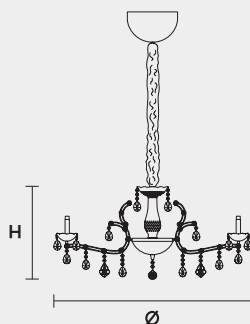

VE 961 10

MASIERO

VE 961 10 MT TRADITIONAL VERSION

H 42 cm 16,53"
 Ø 85 cm 33,46"
 kg 17

10 x E14 x 40 W max
 Triac Dimmable

Lighting system: Traditional E14 lightbulbs (not included)
 Frame: Chrome or gold plated metal covered by transparent glass
 Lampshades: Damask (DAM/12/GD-CREAM)
 Pendants: Transparent

VE 961 10 RW RGB-W LED VERSION

H 42 cm 16,53"
 Ø 83 cm 32,67"
 kg 17

10 x RGB-W LED SOURCES (driver included)
 3300 lm at 3000 K - CRI>85 - 40 W

Controlled by: DMX or Masiero Smart Light App
 Frame: Chrome or gold plated metal covered with transparent glass
 Lampshades: No lampshades included
 Pendants: Transparent

VE 961 10 DW DYNAMIC WHITE LED VERSION

H 42 cm 16,53"
 Ø 83 cm 32,67"
 kg ??

10 x DW LED SOURCES (driver included)
 DYNAMIC White from 2700 K to 6500 K
 4900 lm max at 4700 K - CRI>85 - 40 W

Controlled by: DMX or Masiero Smart Light App
 Frame: Chrome or gold plated metal covered with transparent glass
 Lampshades: No lampshades included
 Pendants: Transparent

VE 961 10 CG COLOURED GLASS VERSION

H 42 cm 16,53"
 Ø 85 cm 33,46"
 kg 17

10 x E14 x 40 W max
 Triac Dimmable

Lighting system: Traditional E14 lightbulbs (not included)
 Frame: Painted metal covered with painted glass
 Lampshades: Only organza (ORG/14/...)
 Pendants: Color painted glass
 Available in: Green/ Orange/ Yellow/ Purple/ Lilac/ Blue/ Red/ White/ Black