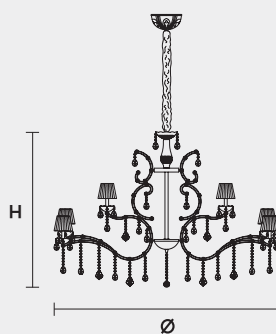

VE 961 24

MASIERO

VE 961 24 MT TRADITIONAL VERSION

H 105 cm 41,33"
 Ø 150 cm 59,05"
 kg 40

24 x E14 x 40 W max
 Triac Dimmable

Lighting system: Traditional E14 lightbulbs (not included)
 Frame: Chrome or gold plated metal covered by transparent glass
 Lampshades: Damask (DAM/12/GD-CREAM)
 Pendants: Transparent

VE 961 24 RW RGB-W LED VERSION

H 105 cm 41,33"
 Ø 148 cm 58,26"
 kg 40

24 x RGB-W LED SOURCES (driver included)
 7920 lm at 3000 K - CRI>85 - 96 W

Controlled by: DMX or Masiero Smart Light App
 Frame: Chrome or gold plated metal covered with transparent glass
 Lampshades: No lampshades included
 Pendants: Transparent

VE 961 24 DW DYNAMIC WHITE LED VERSION

H 105 cm 41,33"
 Ø 148 cm 58,26"
 kg 40

24 x DW LED SOURCES (driver included)
 DYNAMIC White from 2700 K to 6500 K
 11760 lm max at 4700 K - CRI>85 - 96 W

Controlled by: DMX or Masiero Smart Light App
 Frame: Chrome or gold plated metal covered with transparent glass
 Lampshades: No lampshades included
 Pendants: Transparent

VE 961 24 CG COLOURED GLASS VERSION

H 105 cm 41,33"
 Ø 150 cm 59,05"
 kg 40

24 x E14 x 40 W max
 Triac Dimmable

Lighting system: Traditional E14 lightbulbs (not included)
 Frame: Painted metal covered with painted glass
 Lampshades: Only organza (ORG/14/...)
 Pendants: Color painted glass
 Available in: Green/ Orange/ Yellow/ Purple/ Lilac/ Blue/ Red/ White/ Black