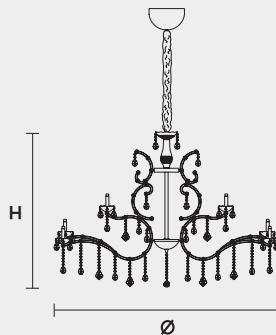

VE 961 24

MASIERO

VE 961 24 MT TRADITIONAL VERSION

H 105 cm 41,33"
 Ø 150 cm 59,05"
 kg 40

24 x E14 x 40 W max
 Triac Dimmable

Lighting system: Traditional E14 lightbulbs (not included)
 Frame: Chrome or gold plated metal covered by transparent glass
 Lampshades: Damask (DAM/12/GD-CREAM)
 Pendants: Transparent

VE 961 24 RW RGB-W LED VERSION

H 105 cm 41,33"
 Ø 148 cm 58,26"
 kg 40

24 x RGB-W LED SOURCES (driver included)
 7920 lm at 3000 K - CRI>85 - 96 W

Controlled by: DMX or Masiero Smart Light App
 Frame: Chrome or gold plated metal covered with transparent glass
 Lampshades: No lampshades included
 Pendants: Transparent

VE 961 24 DW DYNAMIC WHITE LED VERSION

H 105 cm 41,33"
 Ø 148 cm 58,26"
 kg 40

24 x DW LED SOURCES (driver included)
 DYNAMIC White from 2700 K to 6500 K
 11760 lm max at 4700 K - CRI>85 - 96 W

Controlled by: DMX or Masiero Smart Light App
 Frame: Chrome or gold plated metal covered with transparent glass
 Lampshades: No lampshades included
 Pendants: Transparent

VE 961 24 CG COLOURED GLASS VERSION

H 105 cm 41,33"
 Ø 150 cm 59,05"
 kg 40

24 x E14 x 40 W max
 Triac Dimmable

Lighting system: Traditional E14 lightbulbs (not included)
 Frame: Painted metal covered with painted glass
 Lampshades: Only organza (ORG/14/...)
 Pendants: Color painted glass
 Available in: Green/ Orange/ Yellow/ Purple/ Lilac/ Blue/ Red/ White/ Black