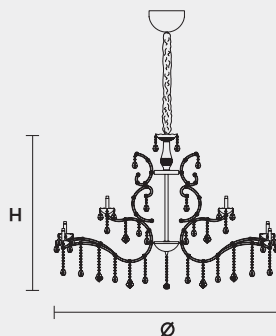

VE 961 24

MASIERO

VE 961 24 MT TRADITIONAL VERSION

H 105 cm 41,33"
 Ø 150 cm 59,05"
 kg 40

24 x E14 x 40 W max
 Triac Dimmable

Lighting system: Traditional E14 lightbulbs (not included)
 Frame: Chrome or gold plated metal covered by transparent glass
 Lampshades: Damask (DAM/12/GD-CREAM)
 Pendants: Transparent

VE 961 24 RW RGB-W LED VERSION

H 105 cm 41,33"
 Ø 148 cm 58,26"
 kg 40

24 x RGB-W LED SOURCES (driver included)
 7920 lm at 3000 K - CRI>85 - 96 W

Controlled by: DMX or Masiero Smart Light App
 Frame: Chrome or gold plated metal covered with transparent glass
 Lampshades: No lampshades included
 Pendants: Transparent

VE 961 24 DW DYNAMIC WHITE LED VERSION

H 105 cm 41,33"
 Ø 148 cm 58,26"
 kg 40

24 x DW LED SOURCES (driver included)
 DYNAMIC White from 2700 K to 6500 K
 11760 lm max at 4700 K - CRI>85 - 96 W

Controlled by: DMX or Masiero Smart Light App
 Frame: Chrome or gold plated metal covered with transparent glass
 Lampshades: No lampshades included
 Pendants: Transparent

VE 961 24 CG COLOURED GLASS VERSION

H 105 cm 41,33"
 Ø 150 cm 59,05"
 kg 40

24 x E14 x 40 W max
 Triac Dimmable

Lighting system: Traditional E14 lightbulbs (not included)
 Frame: Painted metal covered with painted glass
 Lampshades: Only organza (ORG/14/...)
 Pendants: Color painted glass
 Available in: Green/ Orange/ Yellow/ Purple/ Lilac/ Blue/ Red/ White/ Black