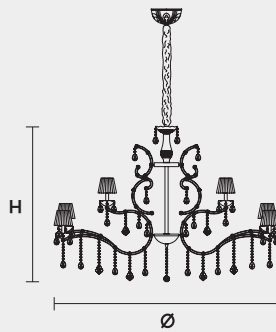

VE 961 24

MASIERO

VE 961 24 MT TRADITIONAL VERSION

H 105 cm 41,33"
 Ø 150 cm 59,05"
 kg 40

24 x E14 x 40 W max
 Triac Dimmable

Lighting system: Traditional E14 lightbulbs (not included)
 Frame: Chrome or gold plated metal covered by transparent glass
 Lampshades: Damask (DAM/12/GD-CREAM)
 Pendants: Transparent

VE 961 24 RW RGB-W LED VERSION

H 105 cm 41,33"
 Ø 148 cm 58,26"
 kg 40

24 x RGB-W LED SOURCES (driver included)
 7920 lm at 3000 K - CRI>85 - 96 W

Controlled by: DMX or Masiero Smart Light App
 Frame: Chrome or gold plated metal covered with transparent glass
 Lampshades: No lampshades included
 Pendants: Transparent

VE 961 24 DW DYNAMIC WHITE LED VERSION

H 105 cm 41,33"
 Ø 148 cm 58,26"
 kg 40

24 x DW LED SOURCES (driver included)
 DYNAMIC White from 2700 K to 6500 K
 11760 lm max at 4700 K - CRI>85 - 96 W

Controlled by: DMX or Masiero Smart Light App
 Frame: Chrome or gold plated metal covered with transparent glass
 Lampshades: No lampshades included
 Pendants: Transparent

VE 961 24 CG COLOURED GLASS VERSION

H 105 cm 41,33"
 Ø 150 cm 59,05"
 kg 40

24 x E14 x 40 W max
 Triac Dimmable

Lighting system: Traditional E14 lightbulbs (not included)
 Frame: Painted metal covered with painted glass
 Lampshades: Only organza (ORG/14/...)
 Pendants: Color painted glass
 Available in: Green/ Orange/ Yellow/ Purple/ Lilac/ Blue/ Red/ White/ Black