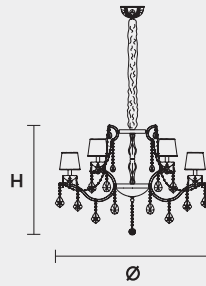

VE 986 15

MASIERO

VE 986 15 MT TRADITIONAL VERSION

H 70 cm 27,55"
 Ø 95 cm 37,40"
 kg 18

15 x E14 x 40 W max
 Triac Dimmable

Lighting system: Traditional E14 lightbulbs (not included)
 Frame: Chrome or gold plated metal covered by transparent glass
 Lampshades: Damask (DAM/14/GD-GD)
 Pendants: Transparent

VE 986 15 RW RGB-W LED VERSION

H 70 cm 27,55"
 Ø 91 cm 35,90"
 kg 18

15 x RGB-W LED SOURCES (driver included)
 4950 lm at 3000 K - CRI>85 - 60 W

Controlled by: DMX or Masiero Smart Light App
 Frame: Chrome or gold plated metal covered with transparent glass
 Lampshades: No lampshades included
 Pendants: Transparent

VE 986 15 DW DYNAMIC WHITE LED VERSION

H 70 cm 27,55"
 Ø 91 cm 35,90"
 kg 18

15 x DW LED SOURCES (driver included)
 DYNAMIC White from 2700 K to 6500 K
 7350 lm max at 4700 K - CRI>85 - 60 W

Controlled by: DMX or Masiero Smart Light App
 Frame: Chrome or gold plated metal covered with transparent glass
 Lampshades: No lampshades included
 Pendants: Transparent

VE 986 15 CG COLOURED GLASS VERSION

H 70 cm 27,55"
 Ø 95 cm 37,40"
 kg 18

15 x E14 x 40 W max
 Triac Dimmable

Lighting system: Traditional E14 lightbulbs (not included)
 Frame: Painted metal covered with painted glass
 Lampshades: Only organza (ORG/14/...)
 Pendants: Color painted glass
 Available in: Green/ Orange/ Yellow/ Purple/ Lilac/ Blue/ Red/ White/ Black