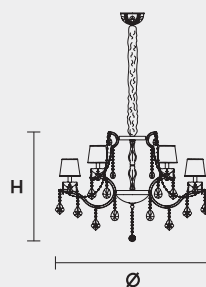

VE 986 15

MASIERO

VE 986 15 MT TRADITIONAL VERSION

H 70 cm 27,55"
 Ø 95 cm 37,40"
 kg 18

15 x E14 x 40 W max
 Triac Dimmable

Lighting system: Traditional E14 lightbulbs (not included)
 Frame: Chrome or gold plated metal covered by transparent glass
 Lampshades: Damask (DAM/14/GD-GD)
 Pendants: Transparent

VE 986 15 RW RGB-W LED VERSION

H 70 cm 27,55"
 Ø 91 cm 35,90"
 kg 18

15 x RGB-W LED SOURCES (driver included)
 4950 lm at 3000 K - CRI>85 - 60 W

Controlled by: DMX or Masiero Smart Light App
 Frame: Chrome or gold plated metal covered with transparent glass
 Lampshades: No lampshades included
 Pendants: Transparent

VE 986 15 DW DYNAMIC WHITE LED VERSION

H 70 cm 27,55"
 Ø 91 cm 35,90"
 kg 18

15 x DW LED SOURCES (driver included)
 DYNAMIC White from 2700 K to 6500 K
 7350 lm max at 4700 K - CRI>85 - 60 W

Controlled by: DMX or Masiero Smart Light App
 Frame: Chrome or gold plated metal covered with transparent glass
 Lampshades: No lampshades included
 Pendants: Transparent

VE 986 15 CG COLOURED GLASS VERSION

H 70 cm 27,55"
 Ø 95 cm 37,40"
 kg 18

15 x E14 x 40 W max
 Triac Dimmable

Lighting system: Traditional E14 lightbulbs (not included)
 Frame: Painted metal covered with painted glass
 Lampshades: Only organza (ORG/14/...)
 Pendants: Color painted glass
 Available in: Green/ Orange/ Yellow/ Purple/ Lilac/ Blue/ Red/ White/ Black