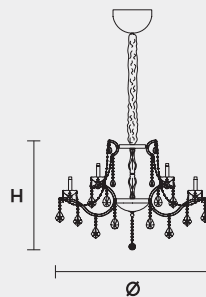

VE 986 15

MASIERO

VE 986 15 MT TRADITIONAL VERSION

H 70 cm 27,55"
 Ø 95 cm 37,40"
 kg 18

15 x E14 x 40 W max
 Triac Dimmable

Lighting system: Traditional E14 lightbulbs (not included)
 Frame: Chrome or gold plated metal covered by transparent glass
 Lampshades: Damask (DAM/14/GD-GD)
 Pendants: Transparent

VE 986 15 RW RGB-W LED VERSION

H 70 cm 27,55"
 Ø 91 cm 35,90"
 kg 18

15 x RGB-W LED SOURCES (driver included)
 4950 lm at 3000 K - CRI>85 - 60 W

Controlled by: DMX or Masiero Smart Light App
 Frame: Chrome or gold plated metal covered with transparent glass
 Lampshades: No lampshades included
 Pendants: Transparent

VE 986 15 DW DYNAMIC WHITE LED VERSION

H 70 cm 27,55"
 Ø 91 cm 35,90"
 kg 18

15 x DW LED SOURCES (driver included)
 DYNAMIC White from 2700 K to 6500 K
 7350 lm max at 4700 K - CRI>85 - 60 W

Controlled by: DMX or Masiero Smart Light App
 Frame: Chrome or gold plated metal covered with transparent glass
 Lampshades: No lampshades included
 Pendants: Transparent

VE 986 15 CG COLOURED GLASS VERSION

H 70 cm 27,55"
 Ø 95 cm 37,40"
 kg 18

15 x E14 x 40 W max
 Triac Dimmable

Lighting system: Traditional E14 lightbulbs (not included)
 Frame: Painted metal covered with painted glass
 Lampshades: Only organza (ORG/14/...)
 Pendants: Color painted glass
 Available in: Green/ Orange/ Yellow/ Purple/ Lilac/ Blue/ Red/ White/ Black