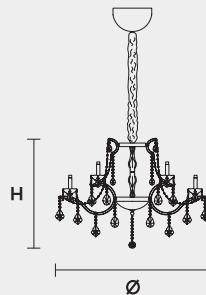

VE 986 15

MASIERO

VE 986 15 MT TRADITIONAL VERSION

H 70 cm 27,55"
 Ø 95 cm 37,40"
 kg 18

15 x E14 x 40 W max
 Triac Dimmable

Lighting system: Traditional E14 lightbulbs (not included)
 Frame: Chrome or gold plated metal covered by transparent glass
 Lampshades: Damask (DAM/14/GD-GD)
 Pendants: Transparent

VE 986 15 RW RGB-W LED VERSION

H 70 cm 27,55"
 Ø 91 cm 35,90"
 kg 18

15 x RGB-W LED SOURCES (driver included)
 4950 lm at 3000 K - CRI>85 - 60 W

Controlled by: DMX or Masiero Smart Light App
 Frame: Chrome or gold plated metal covered with transparent glass
 Lampshades: No lampshades included
 Pendants: Transparent

VE 986 15 DW DYNAMIC WHITE LED VERSION

H 70 cm 27,55"
 Ø 91 cm 35,90"
 kg 18

15 x DW LED SOURCES (driver included)
 DYNAMIC White from 2700 K to 6500 K
 7350 lm max at 4700 K - CRI>85 - 60 W

Controlled by: DMX or Masiero Smart Light App
 Frame: Chrome or gold plated metal covered with transparent glass
 Lampshades: No lampshades included
 Pendants: Transparent

VE 986 15 CG COLOURED GLASS VERSION

H 70 cm 27,55"
 Ø 95 cm 37,40"
 kg 18

15 x E14 x 40 W max
 Triac Dimmable

Lighting system: Traditional E14 lightbulbs (not included)
 Frame: Painted metal covered with painted glass
 Lampshades: Only organza (ORG/14/...)
 Pendants: Color painted glass
 Available in: Green/ Orange/ Yellow/ Purple/ Lilac/ Blue/ Red/ White/ Black