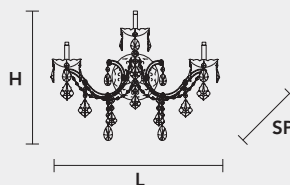

VE 986 A3 DW DYNAMIC WHITE LED VERSION

H 51 cm 20,07"
L 46 cm 18,11"
SP 28 cm 11,02"

3 x DW LED SOURCES (driver included)
DYNAMIC White from 2700 K to 6500 K
1470 lm max at 4700 K - CRI>85 - 12 W

Controlled by: DMX or Masiero Smart Light App

Frame: Chrome or gold plated metal covered with transparent glass

Lampshades: No lampshades included

Pendants: Transparent