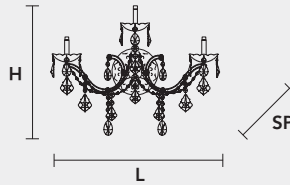

## VE 986 A3 MT TRADITIONAL VERSION

H 55 cm 21,65"  
L 50 cm 19,69"  
SP 25 cm 9,84"

3 x E14 x 40 W max  
Triac Dimmable

Lighting system: Traditional E14 lightbulbs (not included)

Frame: Chrome or gold plated metal covered by transparent glass

## VE 986 A3 RW RGB-W LED VERSION

H 51 cm 20,07"  
L 46 cm 18,11"  
SP 28 cm 11,02"

3 x RGB-W LED SOURCES (driver included)  
990 lm at 3000 K - CRI>85 - 12 W

Controlled by: DMX or Masiero Smart Light App