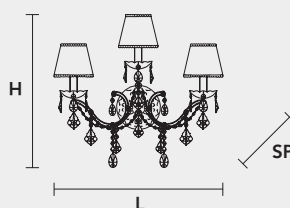

VE 986 A3 CG COLOURED GLASS VERSION

H 55 cm 21,65"
L 50 cm 19,69"
SP 25 cm 9,84"

3 x E14 x 40 W max
Triac Dimmable

Lighting system: Traditional E14 lightbulbs (not included)

Frame: Painted metal covered with painted glass

Lampshades: Only organza (ORG/14/...)

Pendants: Color painted glass

Available in: Green/ Orange/ Yellow/ Purple/ Lilac/ Blue/ Red/ White/ Black