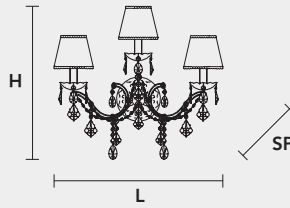

## VE 986 A3 MT TRADITIONAL VERSION

H 55 cm 21,65"  
L 50 cm 19,69"  
SP 25 cm 9,84"

3 x E14 x 40 W max  
Triac Dimmable

Lighting system: Traditional E14 lightbulbs (not included)

Frame: Chrome or gold plated metal covered by transparent glass