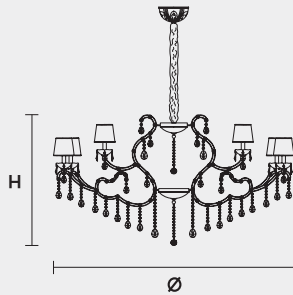

### VE 989 36 MT TRADITIONAL VERSION

H 90 cm 35,43"  
Ø 165 cm 64,96"  
kg 48

36 x E14 x 40 W max  
Triac Dimmable

Lighting system: Traditional E14 lightbulbs (not included)  
Frame: Chrome or gold plated metal covered by transparent glass  
Lampshades: Damask (DAM/14/GD-GD)  
Pendants: Transparent

### VE 989 36 RW RGB-W LED VERSION

H 90 cm 35,43"  
Ø 161 cm 63,46"  
kg 48

36 x RGB-W LED SOURCES (driver included)  
11880 lm at 3000 K - CRI>85 - 144 W

Controlled by: DMX or Masiero Smart Light App  
Frame: Chrome or gold plated metal covered with transparent glass  
Lampshades: No lampshades included  
Pendants: Transparent

### VE 989 36 DW DYNAMIC WHITE LED VERSION

H 90 cm 35,43"  
Ø 161 cm 63,46"  
kg 48

36 x DW LED SOURCES (driver included)  
DYNAMIC White from 2700 K to 6500 K  
17640 lm max at 4700 K - CRI>85 - 144 W

Controlled by: DMX or Masiero Smart Light App  
Frame: Chrome or gold plated metal covered with transparent glass  
Lampshades: No lampshades included  
Pendants: Transparent

### VE 989 36 CG COLOURED GLASS VERSION

H 90 cm 39,37"  
Ø 165 cm 53,14"  
kg 48

36 x E14 x 40 W max  
Triac Dimmable

Lighting system: Traditional E14 lightbulbs (not included)  
Frame: Painted metal covered with painted glass  
Lampshades: Only organza (ORG/14/...)  
Pendants: Color painted glass  
Available in: Green/ Orange/ Yellow/ Purple/ Lilac/ Blue/ Red/ White/ Black