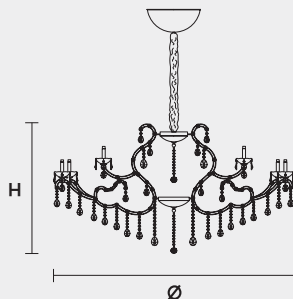

### VE 989 36 MT TRADITIONAL VERSION

H 90 cm 35,43"  
Ø 165 cm 64,96"  
kg 48

36 x E14 x 40 W max  
Triac Dimmable

Lighting system: Traditional E14 lightbulbs (not included)  
Frame: Chrome or gold plated metal covered by transparent glass  
Lampshades: Damask (DAM/14/GD-GD)  
Pendants: Transparent

### VE 989 36 RW RGB-W LED VERSION

H 90 cm 35,43"  
Ø 161 cm 63,46"  
kg 48

36 x RGB-W LED SOURCES (driver included)  
11880 lm at 3000 K - CRI>85 - 144 W

Controlled by: DMX or Masiero Smart Light App  
Frame: Chrome or gold plated metal covered with transparent glass  
Lampshades: No lampshades included  
Pendants: Transparent

### VE 989 36 DW DYNAMIC WHITE LED VERSION

H 90 cm 35,43"  
Ø 161 cm 63,46"  
kg 48

36 x DW LED SOURCES (driver included)  
DYNAMIC White from 2700 K to 6500 K  
17640 lm max at 4700 K - CRI>85 - 144 W

Controlled by: DMX or Masiero Smart Light App  
Frame: Chrome or gold plated metal covered with transparent glass  
Lampshades: No lampshades included  
Pendants: Transparent

### VE 989 36 CG COLOURED GLASS VERSION

H 90 cm 39,37"  
Ø 165 cm 53,14"  
kg 48

36 x E14 x 40 W max  
Triac Dimmable

Lighting system: Traditional E14 lightbulbs (not included)  
Frame: Painted metal covered with painted glass  
Lampshades: Only organza (ORG/14/...)  
Pendants: Color painted glass  
Available in: Green/ Orange/ Yellow/ Purple/ Lilac/ Blue/ Red/ White/ Black