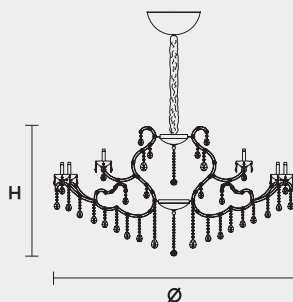

### VE 989 36 MT TRADITIONAL VERSION

H 90 cm 35,43"  
Ø 165 cm 64,96"  
kg 48

36 x E14 x 40 W max  
Triac Dimmable

Lighting system: Traditional E14 lightbulbs (not included)  
Frame: Chrome or gold plated metal covered by transparent glass  
Lampshades: Damask (DAM/14/GD-GD)  
Pendants: Transparent

### VE 989 36 RW RGB-W LED VERSION

H 90 cm 35,43"  
Ø 161 cm 63,46"  
kg 48

36 x RGB-W LED SOURCES (driver included)  
11880 lm at 3000 K - CRI>85 - 144 W

Controlled by: DMX or Masiero Smart Light App  
Frame: Chrome or gold plated metal covered with transparent glass  
Lampshades: No lampshades included  
Pendants: Transparent

### VE 989 36 DW DYNAMIC WHITE LED VERSION

H 90 cm 35,43"  
Ø 161 cm 63,46"  
kg 48

36 x DW LED SOURCES (driver included)  
DYNAMIC White from 2700 K to 6500 K  
17640 lm max at 4700 K - CRI>85 - 144 W

Controlled by: DMX or Masiero Smart Light App  
Frame: Chrome or gold plated metal covered with transparent glass  
Lampshades: No lampshades included  
Pendants: Transparent

### VE 989 36 CG COLOURED GLASS VERSION

H 90 cm 39,37"  
Ø 165 cm 53,14"  
kg 48

36 x E14 x 40 W max  
Triac Dimmable

Lighting system: Traditional E14 lightbulbs (not included)  
Frame: Painted metal covered with painted glass  
Lampshades: Only organza (ORG/14/...)  
Pendants: Color painted glass  
Available in: Green/ Orange/ Yellow/ Purple/ Lilac/ Blue/ Red/ White/ Black