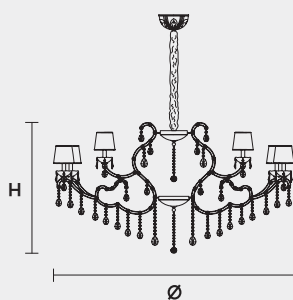

### VE 989 36 MT TRADITIONAL VERSION

H 90 cm 35,43"  
Ø 165 cm 64,96"  
kg 48

36 x E14 x 40 W max  
Triac Dimmable

Lighting system: Traditional E14 lightbulbs (not included)  
Frame: Chrome or gold plated metal covered by transparent glass  
Lampshades: Damask (DAM/14/GD-GD)  
Pendants: Transparent

### VE 989 36 RW RGB-W LED VERSION

H 90 cm 35,43"  
Ø 161 cm 63,46"  
kg 48

36 x RGB-W LED SOURCES (driver included)  
11880 lm at 3000 K - CRI>85 - 144 W

Controlled by: DMX or Masiero Smart Light App  
Frame: Chrome or gold plated metal covered with transparent glass  
Lampshades: No lampshades included  
Pendants: Transparent

### VE 989 36 DW DYNAMIC WHITE LED VERSION

H 90 cm 35,43"  
Ø 161 cm 63,46"  
kg 48

36 x DW LED SOURCES (driver included)  
DYNAMIC White from 2700 K to 6500 K  
17640 lm max at 4700 K - CRI>85 - 144 W

Controlled by: DMX or Masiero Smart Light App  
Frame: Chrome or gold plated metal covered with transparent glass  
Lampshades: No lampshades included  
Pendants: Transparent

### VE 989 36 CG COLOURED GLASS VERSION

H 90 cm 39,37"  
Ø 165 cm 53,14"  
kg 48

36 x E14 x 40 W max  
Triac Dimmable

Lighting system: Traditional E14 lightbulbs (not included)  
Frame: Painted metal covered with painted glass  
Lampshades: Only organza (ORG/14/...)  
Pendants: Color painted glass  
Available in: Green/ Orange/ Yellow/ Purple/ Lilac/ Blue/ Red/ White/ Black