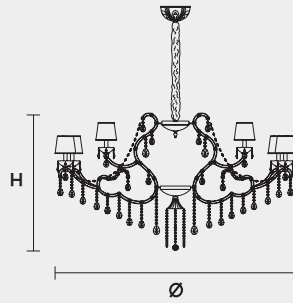

VE 991 36

MASIERO

VE 991 36 MT TRADITIONAL VERSION

H 95 cm 37,40"
 Ø 165 cm 64,96"
 kg 50

36 x E14 x 40 W max
 Triac Dimmable

Lighting system: Traditional E14 lightbulbs (not included)
 Frame: Chrome or gold plated metal covered by transparent glass
 Lampshades: Filo (BRILL/14/CR)
 Pendants: Transparent

VE 991 36 RW RGB-W LED VERSION

H 95 cm 37,40"
 Ø 161 cm 63,46"
 kg 50

36 x RGB-W LED SOURCES (driver included)
 11880 lm at 3000 K - CRI>85 - 144 W

Controlled by: DMX or Masiero Smart Light App
 Frame: Chrome or gold plated metal covered with transparent glass
 Lampshades: No lampshades included
 Pendants: Transparent

VE 991 36 DW DYNAMIC WHITE LED VERSION

H 95 cm 37,40"
 Ø 161 cm 63,46"
 kg 50

36 x DW LED SOURCES (driver included)
 DYNAMIC White from 2700 K to 6500 K
 17640 lm max at 4700 K - CRI>85 - 144 W

Controlled by: DMX or Masiero Smart Light App
 Frame: Chrome or gold plated metal covered with transparent glass
 Lampshades: No lampshades included
 Pendants: Transparent

VE 991 36 CG COLOURED GLASS VERSION

H 95 cm 37,40"
 Ø 165 cm 64,96"
 kg 50

36 x E14 x 40 W max
 Triac Dimmable

Lighting system: Traditional E14 lightbulbs (not included)
 Frame: Painted metal covered with painted glass
 Lampshades: Only organza (ORG/14/...)
 Pendants: Color painted glass
 Available in: Green/ Orange/ Yellow/ Purple/ Lilac/ Blue/ Red/ White/ Black