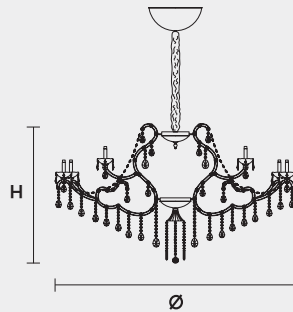

VE 991 36

MASIERO

VE 991 36 MT TRADITIONAL VERSION

H 95 cm 37,40"
 Ø 165 cm 64,96"
 kg 50

36 x E14 x 40 W max
 Triac Dimmable

Lighting system: Traditional E14 lightbulbs (not included)
 Frame: Chrome or gold plated metal covered by transparent glass
 Lampshades: Filo (BRILL/14/CR)
 Pendants: Transparent

VE 991 36 RW RGB-W LED VERSION

H 95 cm 37,40"
 Ø 161 cm 63,46"
 kg 50

36 x RGB-W LED SOURCES (driver included)
 11880 lm at 3000 K - CRI>85 - 144 W

Controlled by: DMX or Masiero Smart Light App
 Frame: Chrome or gold plated metal covered with transparent glass
 Lampshades: No lampshades included
 Pendants: Transparent

VE 991 36 DW DYNAMIC WHITE LED VERSION

H 95 cm 37,40"
 Ø 161 cm 63,46"
 kg 50

36 x DW LED SOURCES (driver included)
 DYNAMIC White from 2700 K to 6500 K
 17640 lm max at 4700 K - CRI>85 - 144 W

Controlled by: DMX or Masiero Smart Light App
 Frame: Chrome or gold plated metal covered with transparent glass
 Lampshades: No lampshades included
 Pendants: Transparent

VE 991 36 CG COLOURED GLASS VERSION

H 95 cm 37,40"
 Ø 165 cm 64,96"
 kg 50

36 x E14 x 40 W max
 Triac Dimmable

Lighting system: Traditional E14 lightbulbs (not included)
 Frame: Painted metal covered with painted glass
 Lampshades: Only organza (ORG/14/...)
 Pendants: Color painted glass
 Available in: Green/ Orange/ Yellow/ Purple/ Lilac/ Blue/ Red/ White/ Black