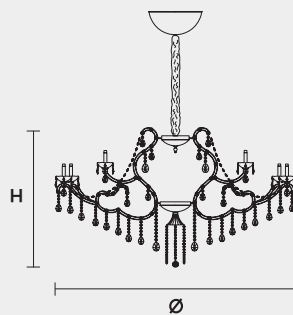

VE 991 36

MASIERO

VE 991 36 MT TRADITIONAL VERSION

H 95 cm 37,40"
 Ø 165 cm 64,96"
 kg 50

36 x E14 x 40 W max
 Triac Dimmable

Lighting system: Traditional E14 lightbulbs (not included)
 Frame: Chrome or gold plated metal covered by transparent glass
 Lampshades: Filo (BRILL/14/CR)
 Pendants: Transparent

VE 991 36 RW RGB-W LED VERSION

H 95 cm 37,40"
 Ø 161 cm 63,46"
 kg 50

36 x RGB-W LED SOURCES (driver included)
 11880 lm at 3000 K - CRI>85 - 144 W

Controlled by: DMX or Masiero Smart Light App
 Frame: Chrome or gold plated metal covered with transparent glass
 Lampshades: No lampshades included
 Pendants: Transparent

VE 991 36 DW DYNAMIC WHITE LED VERSION

H 95 cm 37,40"
 Ø 161 cm 63,46"
 kg 50

36 x DW LED SOURCES (driver included)
 DYNAMIC White from 2700 K to 6500 K
 17640 lm max at 4700 K - CRI>85 - 144 W

Controlled by: DMX or Masiero Smart Light App
 Frame: Chrome or gold plated metal covered with transparent glass
 Lampshades: No lampshades included
 Pendants: Transparent

VE 991 36 CG COLOURED GLASS VERSION

H 95 cm 37,40"
 Ø 165 cm 64,96"
 kg 50

36 x E14 x 40 W max
 Triac Dimmable

Lighting system: Traditional E14 lightbulbs (not included)
 Frame: Painted metal covered with painted glass
 Lampshades: Only organza (ORG/14/...)
 Pendants: Color painted glass
 Available in: Green/ Orange/ Yellow/ Purple/ Lilac/ Blue/ Red/ White/ Black