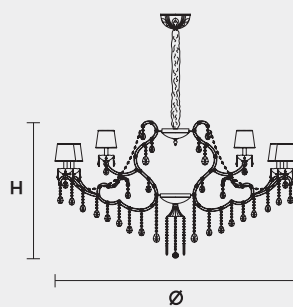

VE 991 36

MASIERO

VE 991 36 MT TRADITIONAL VERSION

H 95 cm 37,40"
 Ø 165 cm 64,96"
 kg 50

36 x E14 x 40 W max
 Triac Dimmable

Lighting system: Traditional E14 lightbulbs (not included)
 Frame: Chrome or gold plated metal covered by transparent glass
 Lampshades: Filo (BRILL/14/CR)
 Pendants: Transparent

VE 991 36 RW RGB-W LED VERSION

H 95 cm 37,40"
 Ø 161 cm 63,46"
 kg 50

36 x RGB-W LED SOURCES (driver included)
 11880 lm at 3000 K - CRI>85 - 144 W

Controlled by: DMX or Masiero Smart Light App
 Frame: Chrome or gold plated metal covered with transparent glass
 Lampshades: No lampshades included
 Pendants: Transparent

VE 991 36 DW DYNAMIC WHITE LED VERSION

H 95 cm 37,40"
 Ø 161 cm 63,46"
 kg 50

36 x DW LED SOURCES (driver included)
 DYNAMIC White from 2700 K to 6500 K
 17640 lm max at 4700 K - CRI>85 - 144 W

Controlled by: DMX or Masiero Smart Light App
 Frame: Chrome or gold plated metal covered with transparent glass
 Lampshades: No lampshades included
 Pendants: Transparent

VE 991 36 CG COLOURED GLASS VERSION

H 95 cm 37,40"
 Ø 165 cm 64,96"
 kg 50

36 x E14 x 40 W max
 Triac Dimmable

Lighting system: Traditional E14 lightbulbs (not included)
 Frame: Painted metal covered with painted glass
 Lampshades: Only organza (ORG/14/...)
 Pendants: Color painted glass
 Available in: Green/ Orange/ Yellow/ Purple/ Lilac/ Blue/ Red/ White/ Black