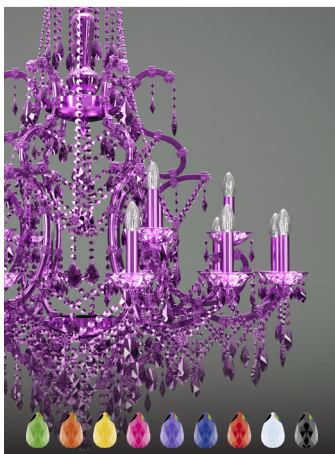

Frame: Chrome or gold plated metal covered with transparent glass

Lampshades: No lampshades included

Pendants: Transparent

## VE 998 40 DW DYNAMIC WHITE LED VERSION

H 120 cm 47,24"  
 Ø 170 cm 66,92"  
 kg 60

40 x DW LED SOURCES (driver included)  
 DYNAMIC White from 2700 K to 6500 K  
 19600 lm max at 4700 K - CRI>85 - 160 W

Controlled by: DMX or Masiero Smart Light App

Frame: Chrome or gold plated metal covered with transparent glass

Lampshades: No lampshades included

Pendants: Transparent