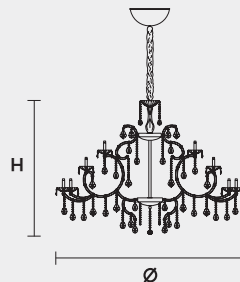

VE 998 40 DW DYNAMIC WHITE LED VERSION

H 120 cm 47,24"
Ø 170 cm 66,92"
kg 60

40 x DW LED SOURCES (driver included)
DYNAMIC White from 2700 K to 6500 K
19600 lm max at 4700 K - CRI>85 - 160 W

Controlled by: DMX or Masiero Smart Light App

Frame: Chrome or gold plated metal covered with transparent glass

Lampshades: No lampshades included

Pendants: Transparent