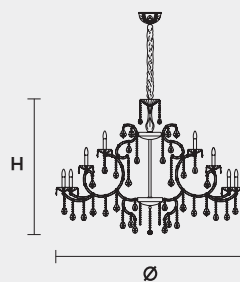

## VE 998 40 MT TRADITIONAL VERSION

H 120 cm 47,24"  
 Ø 170 cm 66,92"  
 kg 60

40 x E14 x 40 W max  
 Triac Dimmable

Lighting system: Traditional E14 lightbulbs (not included)

Frame: Chrome or gold plated metal covered by transparent glass

## VE 998 40 DW DYNAMIC WHITE LED VERSION

H 120 cm 47,24"  
 Ø 170 cm 66,92"  
 kg 60

40 x DW LED SOURCES (driver included)  
 DYNAMIC White from 2700 K to 6500 K  
 19600 lm max at 4700 K - CRI>85 - 160 W

Controlled by: DMX or Masiero Smart Light App

Frame: Chrome or gold plated metal covered with transparent glass

Lampshades: No lampshades included

Pendants: Transparent

## VE 998 40 CG COLOURED GLASS VERSION

H 120 cm 47,24"  
 Ø 170 cm 66,92"  
 kg 60

40 x E14 x 40 W max  
 Triac Dimmable

Lighting system: Traditional E14 lightbulbs (not included)

Frame: Painted metal covered with painted glass