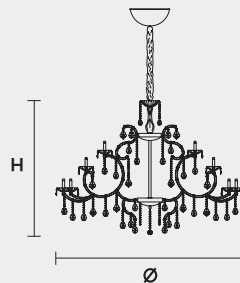

## VE 998 40 MT TRADITIONAL VERSION

H 120 cm 47,24"  
 Ø 170 cm 66,92"  
 kg 60

40 x E14 x 40 W max  
 Triac Dimmable

Lighting system: Traditional E14 lightbulbs (not included)

Frame: Chrome or gold plated metal covered by transparent glass

## VE 998 40 RW RGB-W LED VERSION

H 120 cm 47,24"  
 Ø 170 cm 66,92"  
 kg 60

40 x RGB-W LED SOURCES (driver included)  
 13200 lm at 3000 K - CRI>85 - 160 W

Controlled by: DMX or Masiero Smart Light App

## VE 998 40 CG COLOURED GLASS VERSION

H 120 cm 47,24"  
 Ø 170 cm 66,92"  
 kg 60

40 x E14 x 40 W max  
 Triac Dimmable

Lighting system: Traditional E14 lightbulbs (not included)

Frame: Painted metal covered with painted glass