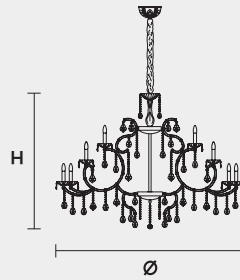

## VE 998 40 MT TRADITIONAL VERSION

H 120 cm 47,24"  
 Ø 170 cm 66,92"  
 kg 60

40 x E14 x 40 W max  
 Triac Dimmable

Lighting system: Traditional E14 lightbulbs (not included)

Frame: Chrome or gold plated metal covered by transparent glass

## VE 998 40 CG COLOURED GLASS VERSION

H 120 cm 47,24"  
 Ø 170 cm 66,92"  
 kg 60

40 x E14 x 40 W max  
 Triac Dimmable

Lighting system: Traditional E14 lightbulbs (not included)

Frame: Painted metal covered with painted glass