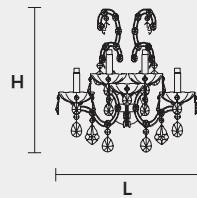

VE 998 A5

MASIERO

VE 998 A5 MT TRADITIONAL VERSION

H 53 cm 20,87"
L 42 cm 16,54"
SP 32 cm 12,60"

5 x E14 x 40 W max
Triac Dimmable

Lighting system: Traditional E14 lightbulbs (not included)

Frame: Chrome or gold plated metal covered by transparent glass

Lampshades: No lampshades included

Pendants: Transparent

VE 998 A5 RW RGB-W LED VERSION

H 53 cm 20,87"
L 42 cm 16,54"
SP 37 cm 14,56"

5 x RGB-W LED SOURCES (driver included)
1650 lm at 3000 K - CRI>85 - 20 W

H 53 cm 20,87"
L 42 cm 16,54"
SP 37 cm 14,56"

5 x DW LED SOURCES (driver included)
DYNAMIC White from 2700 K to 6500 K
2450 lm max at 4700 K - CRI>85 - 20 W

Controlled by: DMX or Masiero Smart Light App

Frame: Chrome or gold plated metal covered with transparent glass

Lampshades: No lampshades included

Pendants: Transparent

VE 998 A5 CG COLOURED GLASS VERSION

H 53 cm 20,87"
L 42 cm 16,54"
SP 32 cm 12,60"