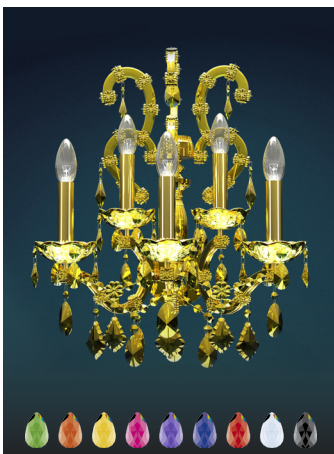

VE 998 A5

MASIERO

VE 998 A5 MT TRADITIONAL VERSION

H 53 cm 20,87"
L 42 cm 16,54"
SP 32 cm 12,60"

5 x E14 x 40 W max
Triac Dimmable

Lighting system: Traditional E14 lightbulbs (not included)

Frame: Chrome or gold plated metal covered by transparent glass

Controlled by: DMX or Masiero Smart Light App

Frame: Chrome or gold plated metal covered with transparent glass

Lampshades: No lampshades included

Pendants: Transparent

VE 998 A5 DW DYNAMIC WHITE LED VERSION

H 53 cm 20,87"
L 42 cm 16,54"
SP 37 cm 14,56"

5 x DW LED SOURCES (driver included)
DYNAMIC White from 2700 K to 6500 K
2450 lm max at 4700 K - CRI>85 - 20 W

Controlled by: DMX or Masiero Smart Light App

Frame: Chrome or gold plated metal covered with transparent glass

Lampshades: No lampshades included

Pendants: Transparent

VE 998 A5 CG COLOURED GLASS VERSION

H 53 cm 20,87"
L 42 cm 16,54"
SP 32 cm 12,60"