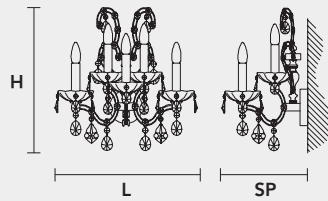

VE 998 A5

MASIERO

VE 998 A5 MT TRADITIONAL VERSION

H 53 cm 20,87"
L 42 cm 16,54"
SP 32 cm 12,60"

5 x E14 x 40 W max
Triac Dimmable

Lighting system: Traditional E14 lightbulbs (not included)

Frame: Chrome or gold plated metal covered by transparent glass

Lampshades: No lampshades included

Pendants: Transparent

VE 998 A5 RW RGB-W LED VERSION

H 53 cm 20,87"
L 42 cm 16,54"
SP 37 cm 14,56"

5 x RGB-W LED SOURCES (driver included)
1650 lm at 3000 K - CRI>85 - 20 W

H 53 cm 20,87"
L 42 cm 16,54"
SP 37 cm 14,56"

5 x DW LED SOURCES (driver included)
DYNAMIC White from 2700 K to 6500 K
2450 lm max at 4700 K - CRI>85 - 20 W

Controlled by: DMX or Masiero Smart Light App

Frame: Chrome or gold plated metal covered with transparent glass

Lampshades: No lampshades included

Pendants: Transparent

VE 998 A5 CG COLOURED GLASS VERSION

H 53 cm 20,87"
L 42 cm 16,54"
SP 32 cm 12,60"