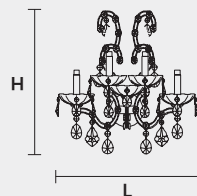

VE 998 A5 DW DYNAMIC WHITE LED VERSION

H 53 cm 20,87"
L 42 cm 16,54"
SP 37 cm 14,56"

5 x DW LED SOURCES (driver included)
DYNAMIC White from 2700 K to 6500 K
2450 lm max at 4700 K - CRI>85 - 20 W

Controlled by: DMX or Masiero Smart Light App

Frame: Chrome or gold plated metal covered with transparent glass

Lampshades: No lampshades included

Pendants: Transparent