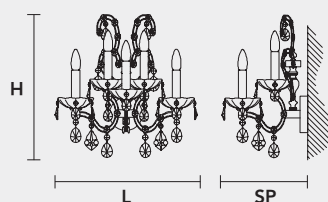

VE 998 A5

MASIERO

VE 998 A5 MT TRADITIONAL VERSION

H 53 cm 20,87"
L 42 cm 16,54"
SP 32 cm 12,60"

5 x E14 x 40 W max
Triac Dimmable

Lighting system: Traditional E14 lightbulbs (not included)

Frame: Chrome or gold plated metal covered by transparent glass

H 53 cm 20,87"
L 42 cm 16,54"
SP 37 cm 14,56"

5 x DW LED SOURCES (driver included)
DYNAMIC White from 2700 K to 6500 K
2450 lm max at 4700 K - CRI>85 - 20 W

Controlled by: DMX or Masiero Smart Light App

Frame: Chrome or gold plated metal covered with transparent glass

Lampshades: No lampshades included

Pendants: Transparent

VE 998 A5 CG COLOURED GLASS VERSION

H 53 cm 20,87"
L 42 cm 16,54"
SP 32 cm 12,60"