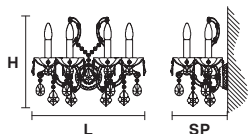

VE 996

Applique

Design by: m_p studio

MASIERO

VE996/A4

CE

L 48 cm / 18.90"

SP 27 cm / 10.63"

H 41 cm / 16.14"

 **VE 996/A4 MT - CG**
4x E14x40 W max (not included)
Triac Dimmable

 **VE 996/A4 RW/DW**
4x LED source - 16 W tot
(driver included).
Control system: DMX or Masiero
Smart Light App

MT TRADITIONAL