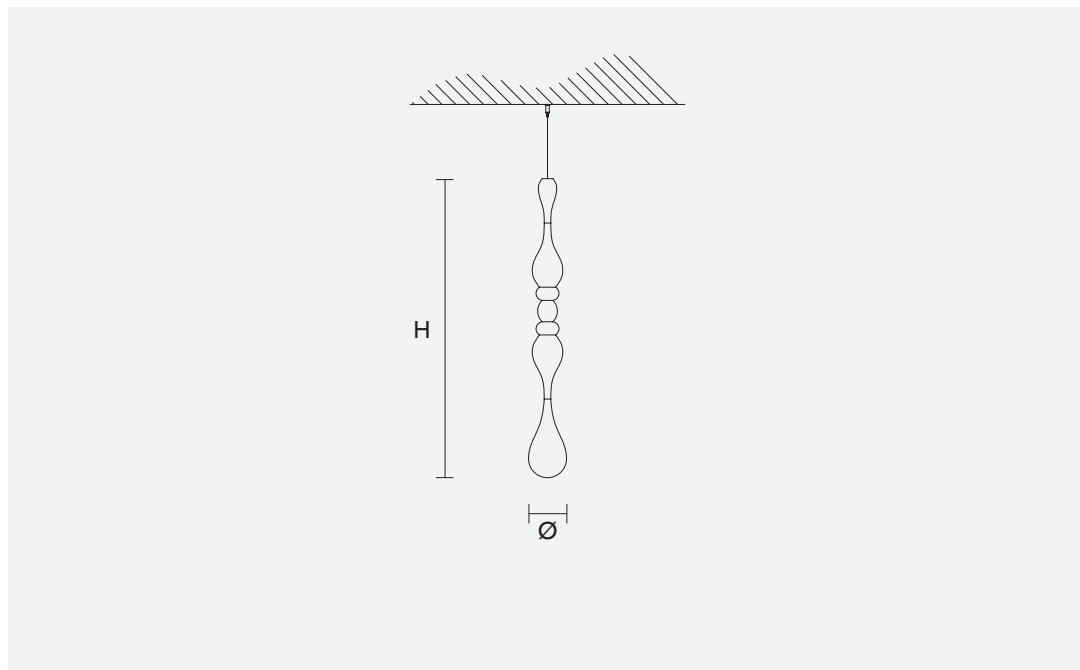

DROPOP LED B70

Design by: Cambia, Scatena, Turini

MASIERO

Installazione modulare, disponibile in 3 varianti: sospensione, plafoniera o decoro senza lampadina. Struttura in legno tornito, diffusore in metallo, illuminazione LED.

Modular Installation, available in 3 versions: suspension, ceiling or decoration without light. Turned wood frame, metal diffuser, LED bulb.

Modulare Installation, erhältlich in 3 Versionen: Aufhängung, Deckenbefestigung oder Dekoration ohne Lampen. Abgerundeter Holzrahmen, Metall-Diffusor, LED Lampen.

H 70 cm / 27.55"

Ø 9 cm / 3.54"

Nessuna luce / No light

* "UL" logo refers to articles which can be modified with UL-compliant components. The "UL" listing mark stands for tested and evaluated product to recognized us safety standards.