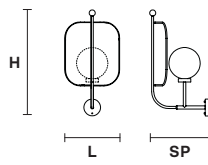

PAPILIO S6

Ø 135 cm / 53.14"
H 86 cm / 33.85"

6×E14×40 W max
USA 6×E12×40 W max
(not included)

PAPILIO S5

Ø 107 cm / 42.12"
H 86 cm / 33.85"

5×E14×40 W max
USA 5×E12×40 W max
(not included)

PAPILIO S3 G

Ø 88 cm / 34.64"
H 86 cm / 33.85"

3 ×E14×40 W max
USA 3×E12×40 W max
(not included)

PAPILIO S3 P

Ø 68 cm / 26.77"
H 76 cm / 29.92"

3×E14×40 W max
USA 3×E12×40 W max
(not included)

PAPILIO S3+3

Ø 67 cm / 26.37"
H 126 cm / 49.60"

6×E14×40 W max
USA 6×E12×40 W max
(not included)

PAPILIO A1 P

L 20 cm / 7.87"
SP 27 cm / 10.62"
H 48 cm / 18.89"

1×E14×40 W max
USA 1×E12×40 W max
(not included)

PAPILIO A1 G

L 35 cm / 13.77"
SP 39 cm / 15.35"
H 68 cm / 26.77"

1×E14×40 W max
USA 1×E12×40 W max
(not included)

PAPILIO TL1

Ø 35 cm / 13.77"
H 58 cm / 22.83"

1×E14×40 W max
USA 1×E12×40 W max
(not included)

PAPILIO STL1

Ø 35 cm / 13.77"
H 177 cm / 69.68"

1×E14×40 W max
USA 1×E12×40 W max
(not included)

Struttura in metallo verniciato, diffusore in vetro triplex di Murano bianco.