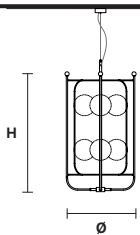

6×E12×40 W max
(not included)

PAPILIO S5

Suspension

TECHNICAL INFORMATION

Ø 107 cm / 42.12"
H 86 cm / 33.85"

5×E12×40 W max
(not included)

PAPILIO S3 G

Suspension

TECHNICAL INFORMATION

Ø 88 cm / 34.64"
H 86 cm / 33.85"

3×E12×40 W max
(not included)

PAPILIO S3 P

Suspension

TECHNICAL INFORMATION

Ø 68 cm / 26.77"
H 76 cm / 29.92"

3×E12×40 W max
(not included)

PAPILIO S3+3

Suspension

TECHNICAL INFORMATION

Ø 67 cm / 26.37"
H 126 cm / 49.60"

6×E12×40 W max
(not included)

PAPILIO A1 P

Applique

TECHNICAL INFORMATIONS

L 20 cm / 7.87"
SP 27 cm / 10.62"
H 48 cm / 18.89"

1×E12×40 W max
 (not included)

PAPILIO A1 G

Applique

TECHNICAL INFORMATIONS

L 35 cm / 13.77"
SP 39 cm / 15.35"
H 68 cm / 26.77"

1×E12×40 W max
 (not included)