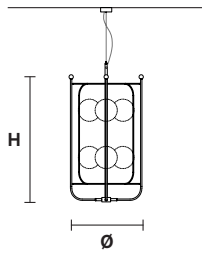

PAPILIO S6

Ø 135 cm / 53.14"
H 86 cm / 33.85"

6×E14×40 W max
USA 6×E12×40 W max
(not included)

PAPILIO S5

Ø 107 cm / 42.12"
H 86 cm / 33.85"

5×E14×40 W max
USA 5×E12×40 W max
(not included)

PAPILIO S3 G

Ø 88 cm / 34.64"
H 86 cm / 33.85"

3 ×E14×40 W max
USA 3×E12×40 W max
(not included)

PAPILIO S3 P

Ø 68 cm / 26.77"
H 76 cm / 29.92"

3×E14×40 W max
USA 3×E12×40 W max
(not included)

PAPILIO S3+3

Ø 67 cm / 26.37"
H 126 cm / 49.60"

6×E14×40 W max
USA 6×E12×40 W max
(not included)

PAPILIO A1 P

L 20 cm / 7.87"
SP 27 cm / 10.62"
H 48 cm / 18.89"

1×E14×40 W max
USA 1×E12×40 W max
(not included)

PAPILIO A1 G

L 35 cm / 13.77"
SP 39 cm / 15.35"
H 68 cm / 26.77"

1×E14×40 W max
USA 1×E12×40 W max
(not included)

PAPILIO TL1

Ø 35 cm / 13.77"
H 58 cm / 22.83"

1×E14×40 W max
USA 1×E12×40 W max
(not included)

PAPILIO STL1

Ø 35 cm / 13.77"
H 177 cm / 69.68"

1×E14×40 W max
USA 1×E12×40 W max
(not included)

Struttura in metallo verniciato, diffusore in vetro triplex di Murano bianco.