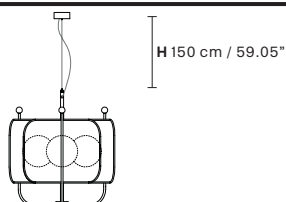

Applique

Table lamp

Floor lamp

Standard cables for all suspensions

PAPILIO S6

Suspension

TECHNICAL INFORMATION

Ø 135 cm / 53.14"
H 86 cm / 33.85"

6×E12×40 W max
(not included)

PAPILIO S5

Suspension

TECHNICAL INFORMATION

Ø 107 cm / 42.12"
H 86 cm / 33.85"

5×E12×40 W max
(not included)

PAPILIO S3 G

Suspension

TECHNICAL INFORMATION

Ø 88 cm / 34.64"
H 86 cm / 33.85"

3×E12×40 W max
(not included)

PAPILIO S3 P

Suspension

TECHNICAL INFORMATION

Ø 68 cm / 26.77"
H 76 cm / 29.92"

3×E12×40 W max
(not included)

Ø 35 cm / 13.77"
H 177 cm / 69.68"

1×E12×40 W max
 (not included)