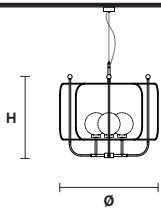

Applique

Table lamp

Floor lamp

Standard cables for all suspensions

PAPILIO S6

Suspension

TECHNICAL INFORMATION

Ø 135 cm / 53.14"
H 86 cm / 33.85"

6×E12×40 W max
(not included)

PAPILIO S5

Suspension

TECHNICAL INFORMATION

Ø 107 cm / 42.12"
H 86 cm / 33.85"

5×E12×40 W max
(not included)

PAPILIO S3 G

Suspension

TECHNICAL INFORMATION

Ø 88 cm / 34.64"
H 86 cm / 33.85"

3×E12×40 W max
(not included)

PAPILIO S3 P

Suspension

TECHNICAL INFORMATION

Ø 68 cm / 26.77"
H 76 cm / 29.92"

3×E12×40 W max
(not included)

PAPILIO S3+3

Suspension

TECHNICAL INFORMATION

Ø 67 cm / 26.37"
H 126 cm / 49.60"

6×E12×40 W max
(not included)

PAPILIO A1 P

Applique

TECHNICAL INFORMATIONS