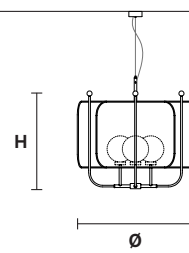

PAPILIO S6

Ø 135 cm / 53.14"
H 86 cm / 33.85"

6×E14×40 W max
USA 6×E12×40 W max
(not included)

PAPILIO S5

Ø 107 cm / 42.12"
H 86 cm / 33.85"

5×E14×40 W max
USA 5×E12×40 W max
(not included)

PAPILIO S3 G

Ø 88 cm / 34.64"
H 86 cm / 33.85"

3 ×E14×40 W max
USA 3×E12×40 W max
(not included)

PAPILIO S3 P

Ø 68 cm / 26.77"
H 76 cm / 29.92"

3×E14×40 W max
USA 3×E12×40 W max
(not included)

PAPILIO S3+3

Ø 67 cm / 26.37"
H 126 cm / 49.60"

6×E14×40 W max
USA 6×E12×40 W max
(not included)

PAPILIO A1 P

L 20 cm / 7.87"
SP 27 cm / 10.62"
H 48 cm / 18.89"

1×E14×40 W max
USA 1×E12×40 W max
(not included)

PAPILIO A1 G

L 35 cm / 13.77"
SP 39 cm / 15.35"
H 68 cm / 26.77"

1×E14×40 W max
USA 1×E12×40 W max
(not included)

PAPILIO TL1

Ø 35 cm / 13.77"
H 58 cm / 22.83"

1×E14×40 W max
USA 1×E12×40 W max
(not included)

PAPILIO STL1

Ø 35 cm / 13.77"
H 177 cm / 69.68"

1×E14×40 W max
USA 1×E12×40 W max
(not included)

Struttura in metallo verniciato, diffusore in vetro triplex di Murano bianco.