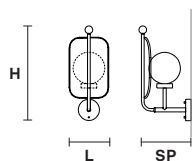

TECHNICAL INFORMATION

Ø 88 cm / 34.64"
H 86 cm / 33.85"

3×E12×40 W max
(not included)

PAPILIO S3 P

Suspension

TECHNICAL INFORMATION

Ø 68 cm / 26.77"
H 76 cm / 29.92"

3×E12×40 W max
(not included)

PAPILIO S3+3

Suspension

TECHNICAL INFORMATION

Ø 67 cm / 26.37"
H 126 cm / 49.60"

6×E12×40 W max
(not included)

PAPILIO A1 P

Applique

TECHNICAL INFORMATIONS

L 20 cm / 7.87"
SP 27 cm / 10.62"
H 48 cm / 18.89"

1×E12×40 W max
 (not included)

PAPILIO A1 G

Applique

TECHNICAL INFORMATIONS

L 35 cm / 13.77"
SP 39 cm / 15.35"
H 68 cm / 26.77"

1×E12×40 W max
 (not included)

PAPILIO TL1

Table Lamp

TECHNICAL INFORMATIONS

Ø 35 cm / 13.77"
H 58 cm / 22.83"

1×E12×40 W max
 (not included)

PAPILIO STL1

Floor Lamp

TECHNICAL INFORMATIONS