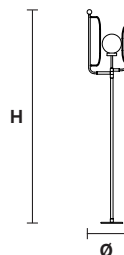

PAPILIO S3+3

Suspension

TECHNICAL INFORMATION

Ø 67 cm / 26.37"
H 126 cm / 49.60"

6×E12×40 W max
(not included)

PAPILIO A1 P

Applique

TECHNICAL INFORMATIONS

L 20 cm / 7.87"
SP 27 cm / 10.62"
H 48 cm / 18.89"

1×E12×40 W max
 (not included)

PAPILIO A1 G

Applique

TECHNICAL INFORMATIONS

L 35 cm / 13.77"
SP 39 cm / 15.35"
H 68 cm / 26.77"

1×E12×40 W max
 (not included)

PAPILIO TL1

Table Lamp

TECHNICAL INFORMATIONS

Ø 35 cm / 13.77"
H 58 cm / 22.83"

1×E12×40 W max
 (not included)

PAPILIO STL1

Floor Lamp

TECHNICAL INFORMATIONS

Ø 35 cm / 13.77"
H 177 cm / 69.68"

1×E12×40 W max
 (not included)