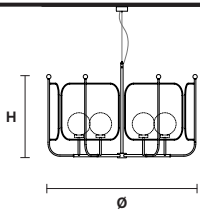

PAPILIO TL1

Ø 35 cm / 13.77"
H 58 cm / 22.83"

1×E14×40 W max
USA 1×E12×40 W max
(not included)

PAPILIO STL1

Ø 35 cm / 13.77"
H 177 cm / 69.68"

1×E14×40 W max
USA 1×E12×40 W max
(not included)

Struttura in metallo verniciato, diffusore in vetro triplex di Murano bianco.

Applique

Table lamp

Floor lamp

Standard cables for all suspensions

PAPILIO S6

Suspension

TECHNICAL INFORMATION

Ø 135 cm / 53.14"
H 86 cm / 33.85"

6×E12×40 W max
(not included)

PAPILIO S5

Suspension

TECHNICAL INFORMATION

Ø 107 cm / 42.12"
H 86 cm / 33.85"

5×E12×40 W max
(not included)

PAPILIO S3 G

Suspension

TECHNICAL INFORMATION

Ø 88 cm / 34.64"
H 86 cm / 33.85"

3×E12×40 W max
(not included)

PAPILIO S3 P

Suspension

TECHNICAL INFORMATION

Ø 68 cm / 26.77"
H 76 cm / 29.92"

3×E12×40 W max
(not included)