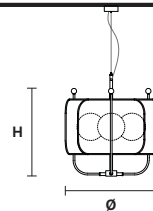

Applique

Table lamp

Floor lamp

Standard cables for all suspensions

PAPILIO S6

Suspension

TECHNICAL INFORMATION

Ø 135 cm / 53.14"
H 86 cm / 33.85"

6×E12×40 W max
(not included)

PAPILIO S5

Suspension

TECHNICAL INFORMATION

Ø 107 cm / 42.12"
H 86 cm / 33.85"

5×E12×40 W max
(not included)

PAPILIO S3 G

Suspension

TECHNICAL INFORMATION

Ø 88 cm / 34.64"
H 86 cm / 33.85"

3×E12×40 W max
(not included)

PAPILIO S3 P

Suspension

TECHNICAL INFORMATION

Ø 68 cm / 26.77"
H 76 cm / 29.92"

3×E12×40 W max
(not included)

PAPILIO S3+3

Suspension

TECHNICAL INFORMATION

Ø 67 cm / 26.37"
H 126 cm / 49.60"

6×E12×40 W max
(not included)

PAPILIO A1 P

Applique

TECHNICAL INFORMATIONS