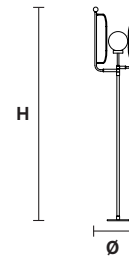

PAPILIO S6

Ø 135 cm / 53.14"
H 86 cm / 33.85"

6×E14×40 W max
USA 6×E12×40 W max
(not included)

PAPILIO S5

Ø 107 cm / 42.12"
H 86 cm / 33.85"

5×E14×40 W max
USA 5×E12×40 W max
(not included)

PAPILIO S3 G

Ø 88 cm / 34.64"
H 86 cm / 33.85"

3 ×E14×40 W max
USA 3×E12×40 W max
(not included)

PAPILIO S3 P

Ø 68 cm / 26.77"
H 76 cm / 29.92"

3×E14×40 W max
USA 3×E12×40 W max
(not included)

PAPILIO S3+3

Ø 67 cm / 26.37"
H 126 cm / 49.60"

6×E14×40 W max
USA 6×E12×40 W max
(not included)

PAPILIO A1 P

L 20 cm / 7.87"
SP 27 cm / 10.62"
H 48 cm / 18.89"

1×E14×40 W max
USA 1×E12×40 W max
(not included)

PAPILIO A1 G

L 35 cm / 13.77"
SP 39 cm / 15.35"
H 68 cm / 26.77"

1×E14×40 W max
USA 1×E12×40 W max
(not included)

PAPILIO TL1

Ø 35 cm / 13.77"
H 58 cm / 22.83"

1×E14×40 W max
USA 1×E12×40 W max
(not included)

PAPILIO STL1

Ø 35 cm / 13.77"
H 177 cm / 69.68"

1×E14×40 W max
USA 1×E12×40 W max
(not included)

Struttura in metallo verniciato, diffusore in vetro triplex di Murano bianco.