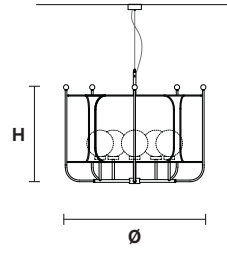

V98 Bianco goffrato
Embossed white

Family

Suspension

Applique

Table lamp

Floor lamp

Standard cables for all suspensions

H 150 cm / 59.05"

PAPILIO S6

Ø 135 cm / 53.14"
H 86 cm / 33.85"

6×E14×40 W max
USA 6×E12×40 W max
(not included)

PAPILIO S5

Ø 107 cm / 42.12"
H 86 cm / 33.85"

5×E14×40 W max
USA 5×E12×40 W max
(not included)

PAPILIO S3 G

Ø 88 cm / 34.64"
H 86 cm / 33.85"

3 ×E14×40 W max
USA 3×E12×40 W max
(not included)

PAPILIO S3 P

Ø 68 cm / 26.77"
H 76 cm / 29.92"

3×E14×40 W max
USA 3×E12×40 W max
(not included)

PAPILIO S3+3

Ø 67 cm / 26.37"
H 126 cm / 49.60"

6×E14×40 W max
USA 6×E12×40 W max
(not included)

PAPILIO TL1

Ø 35 cm / 13.77"
H 58 cm / 22.83"

1×E14×40 W max
USA 1×E12×40 W max
(not included)

PAPILIO STL1

Ø 35 cm / 13.77"
H 177 cm / 69.68"

1×E14×40 W max
USA 1×E12×40 W max
(not included)

Struttura in metallo verniciato, diffusore in vetro triplex di Murano bianco.