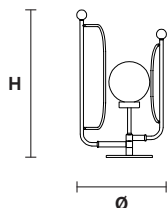

TECHNICAL INFORMATION

Ø 88 cm / 34.64"
H 86 cm / 33.85"

3×E12×40 W max
(not included)

PAPILIO S3 P

Suspension

TECHNICAL INFORMATION

Ø 68 cm / 26.77"
H 76 cm / 29.92"

3×E12×40 W max
(not included)

PAPILIO S3+3

Suspension

TECHNICAL INFORMATION

Ø 67 cm / 26.37"
H 126 cm / 49.60"

6×E12×40 W max
(not included)

PAPILIO A1 P

Applique

TECHNICAL INFORMATIONS

L 20 cm / 7.87"
SP 27 cm / 10.62"
H 48 cm / 18.89"

1×E12×40 W max
 (not included)

PAPILIO A1 G

Applique

TECHNICAL INFORMATIONS

L 35 cm / 13.77"
SP 39 cm / 15.35"
H 68 cm / 26.77"

1×E12×40 W max
 (not included)

PAPILIO TL1

Table Lamp

TECHNICAL INFORMATIONS

Ø 35 cm / 13.77"
H 58 cm / 22.83"

1×E12×40 W max
 (not included)

PAPILIO STL1

Floor Lamp

TECHNICAL INFORMATIONS