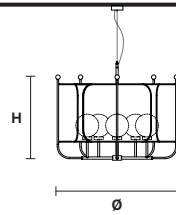

Applique

Table lamp

Floor lamp

Standard cables for all suspensions

PAPILIO S6

Suspension

TECHNICAL INFORMATION

Ø 135 cm / 53.14"
H 86 cm / 33.85"

6×E12×40 W max
(not included)

PAPILIO S5

Suspension

TECHNICAL INFORMATION

Ø 107 cm / 42.12"
H 86 cm / 33.85"

5×E12×40 W max
(not included)

PAPILIO S3 G

Suspension

TECHNICAL INFORMATION

Ø 88 cm / 34.64"
H 86 cm / 33.85"

3×E12×40 W max
(not included)

PAPILIO S3 P

Suspension

TECHNICAL INFORMATION

Ø 68 cm / 26.77"
H 76 cm / 29.92"

3×E12×40 W max
(not included)