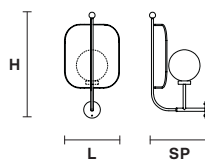

TECHNICAL INFORMATION

Ø 88 cm / 34.64"
H 86 cm / 33.85"

3×E12×40 W max
(not included)

PAPILIO S3 P

Suspension

TECHNICAL INFORMATION

Ø 68 cm / 26.77"
H 76 cm / 29.92"

3×E12×40 W max
(not included)

PAPILIO S3+3

Suspension

TECHNICAL INFORMATION

Ø 67 cm / 26.37"
H 126 cm / 49.60"

6×E12×40 W max
(not included)

PAPILIO A1 P

Applique

TECHNICAL INFORMATIONS

L 20 cm / 7.87"
SP 27 cm / 10.62"
H 48 cm / 18.89"

1×E12×40 W max
 (not included)

PAPILIO A1 G

Applique

TECHNICAL INFORMATIONS

L 35 cm / 13.77"
SP 39 cm / 15.35"
H 68 cm / 26.77"

1×E12×40 W max
 (not included)