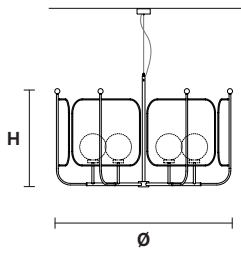

V98 Bianco goffrato
Embossed white

Family

Suspension

Applique

Table lamp

Floor lamp

Standard cables for all suspensions

H 150 cm / 59.05"

PAPILIO S6

Ø 135 cm / 53.14"
H 86 cm / 33.85"

6×E14×40 W max
USA 6×E12×40 W max
(not included)

PAPILIO S5

Ø 107 cm / 42.12"
H 86 cm / 33.85"

5×E14×40 W max
USA 5×E12×40 W max
(not included)

PAPILIO S3 G

Ø 88 cm / 34.64"
H 86 cm / 33.85"

3 ×E14×40 W max
USA 3×E12×40 W max
(not included)

PAPILIO S3 P

Ø 68 cm / 26.77"
H 76 cm / 29.92"

3×E14×40 W max
USA 3×E12×40 W max
(not included)

PAPILIO S3+3

Ø 67 cm / 26.37"
H 126 cm / 49.60"

6×E14×40 W max
USA 6×E12×40 W max
(not included)

PAPILIO A1 P

L 20 cm / 7.87"
SP 27 cm / 10.62"
H 48 cm / 18.89"

1×E14×40 W max
USA 1×E12×40 W max
(not included)

PAPILIO A1 G

L 35 cm / 13.77"
SP 39 cm / 15.35"
H 68 cm / 26.77"

1×E14×40 W max
USA 1×E12×40 W max
(not included)