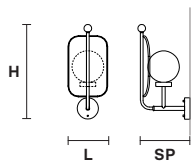

PAPILIO S6

Ø 135 cm / 53.14"
H 86 cm / 33.85"

6×E14×40 W max
USA 6×E12×40 W max
(not included)

PAPILIO S5

Ø 107 cm / 42.12"
H 86 cm / 33.85"

5×E14×40 W max
USA 5×E12×40 W max
(not included)

PAPILIO S3 G

Ø 88 cm / 34.64"
H 86 cm / 33.85"

3 ×E14×40 W max
USA 3×E12×40 W max
(not included)

PAPILIO S3 P

Ø 68 cm / 26.77"
H 76 cm / 29.92"

3×E14×40 W max
USA 3×E12×40 W max
(not included)

PAPILIO S3+3

Ø 67 cm / 26.37"
H 126 cm / 49.60"

6×E14×40 W max
USA 6×E12×40 W max
(not included)

PAPILIO A1 P

L 20 cm / 7.87"
SP 27 cm / 10.62"
H 48 cm / 18.89"

1×E14×40 W max
USA 1×E12×40 W max
(not included)

PAPILIO A1 G

L 35 cm / 13.77"
SP 39 cm / 15.35"
H 68 cm / 26.77"

1×E14×40 W max
USA 1×E12×40 W max
(not included)

PAPILIO TL1

Ø 35 cm / 13.77"
H 58 cm / 22.83"

1×E14×40 W max
USA 1×E12×40 W max
(not included)

PAPILIO STL1

Ø 35 cm / 13.77"
H 177 cm / 69.68"

1×E14×40 W max
USA 1×E12×40 W max
(not included)

Struttura in metallo verniciato, diffusore in vetro triplex di Murano bianco.