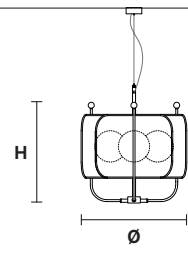

PAPILIO S6

Ø 135 cm / 53.14"
H 86 cm / 33.85"

6×E14×40 W max
USA 6×E12×40 W max
(not included)

PAPILIO S5

Ø 107 cm / 42.12"
H 86 cm / 33.85"

5×E14×40 W max
USA 5×E12×40 W max
(not included)

PAPILIO S3 G

Ø 88 cm / 34.64"
H 86 cm / 33.85"

3 ×E14×40 W max
USA 3×E12×40 W max
(not included)

PAPILIO S3 P

Ø 68 cm / 26.77"
H 76 cm / 29.92"

3×E14×40 W max
USA 3×E12×40 W max
(not included)

PAPILIO S3+3

Ø 67 cm / 26.37"
H 126 cm / 49.60"

6×E14×40 W max
USA 6×E12×40 W max
(not included)

PAPILIO A1 P

L 20 cm / 7.87"
SP 27 cm / 10.62"
H 48 cm / 18.89"

1×E14×40 W max
USA 1×E12×40 W max
(not included)

PAPILIO A1 G

L 35 cm / 13.77"
SP 39 cm / 15.35"
H 68 cm / 26.77"

1×E14×40 W max
USA 1×E12×40 W max
(not included)

PAPILIO TL1

Ø 35 cm / 13.77"
H 58 cm / 22.83"

1×E14×40 W max
USA 1×E12×40 W max
(not included)

PAPILIO STL1

Ø 35 cm / 13.77"
H 177 cm / 69.68"

1×E14×40 W max
USA 1×E12×40 W max
(not included)

Struttura in metallo verniciato, diffusore in vetro triplex di Murano bianco.