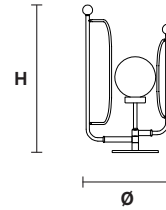

PAPILIO S6

Ø 135 cm / 53.14"
H 86 cm / 33.85"

6×E14×40 W max
USA 6×E12×40 W max
(not included)

PAPILIO S5

Ø 107 cm / 42.12"
H 86 cm / 33.85"

5×E14×40 W max
USA 5×E12×40 W max
(not included)

PAPILIO S3 G

Ø 88 cm / 34.64"
H 86 cm / 33.85"

3 ×E14×40 W max
USA 3×E12×40 W max
(not included)

PAPILIO S3 P

Ø 68 cm / 26.77"
H 76 cm / 29.92"

3×E14×40 W max
USA 3×E12×40 W max
(not included)

PAPILIO S3+3

Ø 67 cm / 26.37"
H 126 cm / 49.60"

6×E14×40 W max
USA 6×E12×40 W max
(not included)

PAPILIO A1 P

L 20 cm / 7.87"
SP 27 cm / 10.62"
H 48 cm / 18.89"

1×E14×40 W max
USA 1×E12×40 W max
(not included)

PAPILIO A1 G

L 35 cm / 13.77"
SP 39 cm / 15.35"
H 68 cm / 26.77"

1×E14×40 W max
USA 1×E12×40 W max
(not included)

PAPILIO TL1

Ø 35 cm / 13.77"
H 58 cm / 22.83"

1×E14×40 W max
USA 1×E12×40 W max
(not included)

PAPILIO STL1

Ø 35 cm / 13.77"
H 177 cm / 69.68"

1×E14×40 W max
USA 1×E12×40 W max
(not included)

Struttura in metallo verniciato, diffusore in vetro triplex di Murano bianco.