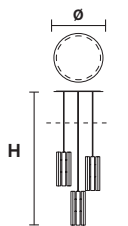

VEGAS C3 RD 40

CE

TECHNICAL INFORMATION

Ø 40 cm / 15.74"
H max 150 cm / 59.05"

LED x 16,2 W CRI>90
3000 K - 2064 Nominal lm
Dimmable: 0 - 10 V