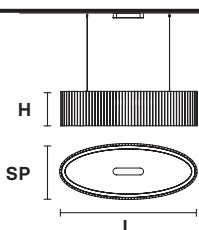

VEGAS S OV160

Suspension

TECHNICAL INFORMATION

L 160 cm / 62.99"
SP 65 cm / 25.59"
H 40 cm / 15.74"

LED x 80 W CRI>95,
3000K - 7182 Nominal lm
Dimmable: 0 - 10 V