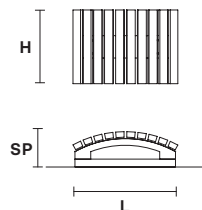

VEGAS A P

Applique

TECHNICAL INFORMATION
L 38 cm / 14.96"
SP 13.5 cm / 5.31"
H 28 cm / 11.02"

LED x 7 W CRI>95
3000 K - 648 Nominal lm
Dimmable: 0 - 10 V