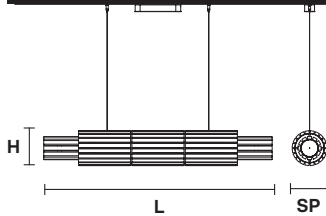

VEGAS BIL 180

Suspension

TECHNICAL INFORMATIONS
L 175 cm / 68.89"
SP 27 cm / 10.62"
H 27 cm / 10.62"

LED x 72 W CRI>95
3000 K - 6480 Nominal lm
Dimmable: 0 - 10 V