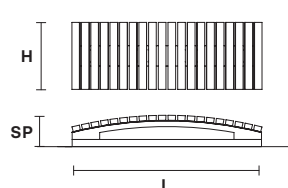

VEGAS A G

Applique

TECHNICAL INFORMATION
L 79 cm / 31.10"
SP 13.5 cm / 5.31"
H 28 cm / 11.02"

LED x 14 W CRI>95
3000 K - 1296 Nominal lm
Dimmable: 0 - 10 V