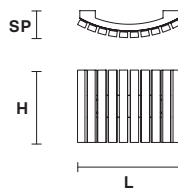

VEGAS A P

L 38 cm / 14.96"
SP 10 cm / 3.93"
H 28 cm / 11.02"

LED x 7 W CRI>95
3000 K - 648 Nominal lm
Not Dimmable