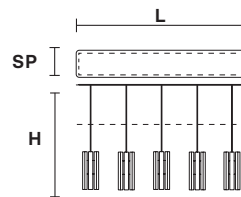

VEGAS C5 LN 125

CE

TECHNICAL INFORMATION

L 125 cm / 49.21"
SP 20 cm / 7.87"
H max 150 cm / 59.05"

LED x 27 W CRI>90
3000 K - 3440 Nominal lm
Dimmable: 0 - 10 V