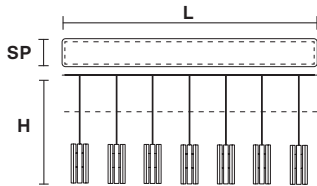

VEGAS C7 LN 175

CE

TECHNICAL INFORMATION

L 175 cm / 68.89"
SP 20 cm / 7.87"
H max 150 cm / 59.05"

LED x 37,8W CRI>90
3000 K - 4816 Nominal lm
Dimmable: 0 - 10 V