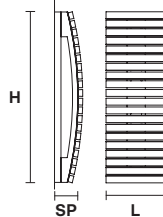

VEGAS A G VRT

Applique

TECHNICAL INFORMATION
L 28 cm / 11.02"
SP 13.5 cm / 5.31"
H 79 cm / 31.10"

LED x 14 W CRI>95
3000 K - 1296 Nominal lm
Dimmable: 0 - 10 V