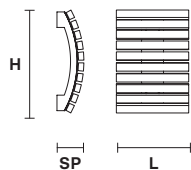

VEGAS A P VRT

L 28 cm / 11.02"
SP 10 cm / 3.93"
H 38 cm / 14.96"

LED x 7 W CRI>95
3000 K - 648 Nominal lm
Not Dimmable