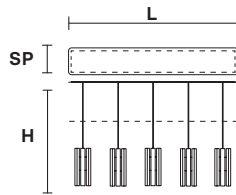

VEGAS C5 LN 125

L 125 cm / 49.21"
SP 20 cm / 7.87"
H max 150 cm / 59.05"

LED x 27 W CRI>90
3000 K - 3440 Nominal lm
Dimmable: 1-10 V + PUSH