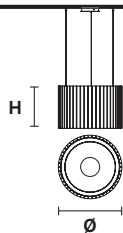

VEGAS S RD60

Suspension

TECHNICAL INFORMATION

Ø 60 cm / 23.62"
H 40 cm / 15.74"

LED x 36 W CRI>95,
3000K - 3240 Nominal lm
Dimmable: 0 - 10 V