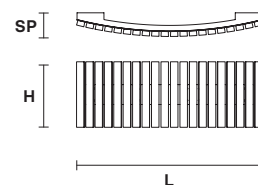

VEGAS A G

L 79 cm / 31.10"
SP 10 cm / 3.93"
H 28 cm / 11.02"

LED x 14 W CRI>95
3000 K - 1296 Nominal lm
Not Dimmable