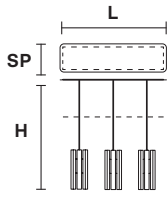

VEGAS C3 LN 75

CE

TECHNICAL INFORMATION

L 75 cm / 29.52"
SP 20 cm / 7.87"
H max 150 cm / 59.05"

LED x 16,2 W CRI>90
3000 K - 2064 Nominal lm
Dimmable: 0 - 10 V