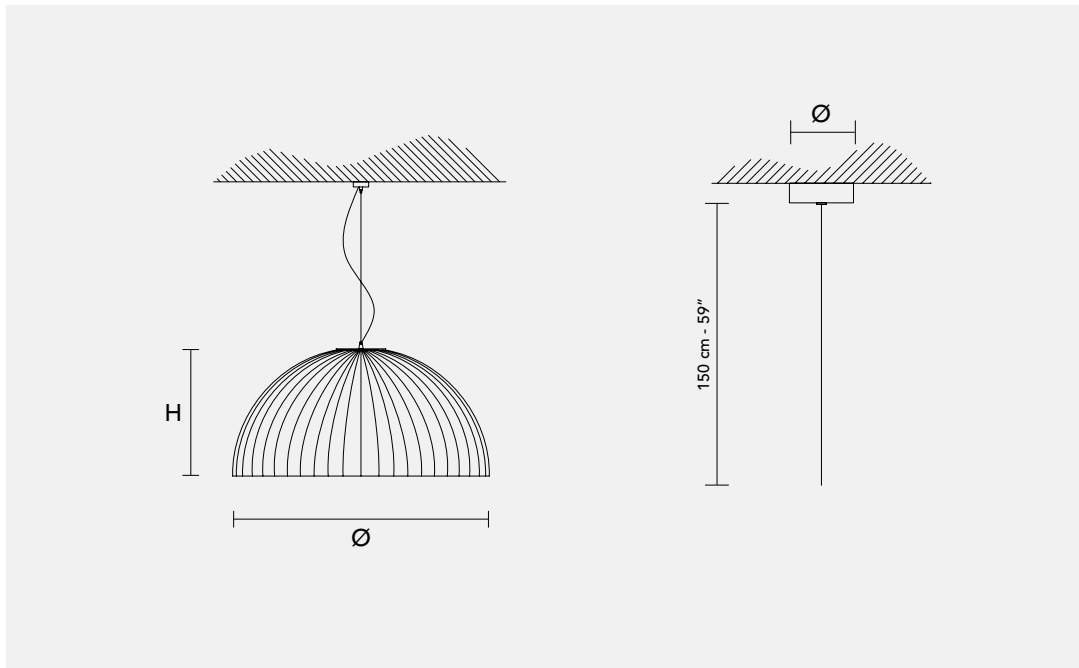

DOME S3 100

Design by: Studio Stile Masiero

Strutture metalliche dalle molteplici forme sono elegantemente ricoperte da preziosi tessuti.

Different shaped, metallic structures are elegantly covered in precious fabrics.

H 55 cm
21.70"

Ø 100 cm
39.40"

Peso: 00 kg **Imballo:** 00 m³
Weight: 00 lb **Packing:** 00 ft³

Rosone: Metallo verniciato Ø 8 cm
Canopy: Painted Metal Ø 3.14"

 3 x E27 x 60W max
Incandescenza
Incandescent

 3 x 23W max
Energy Saving

USA: 3 x E26 x 60W max