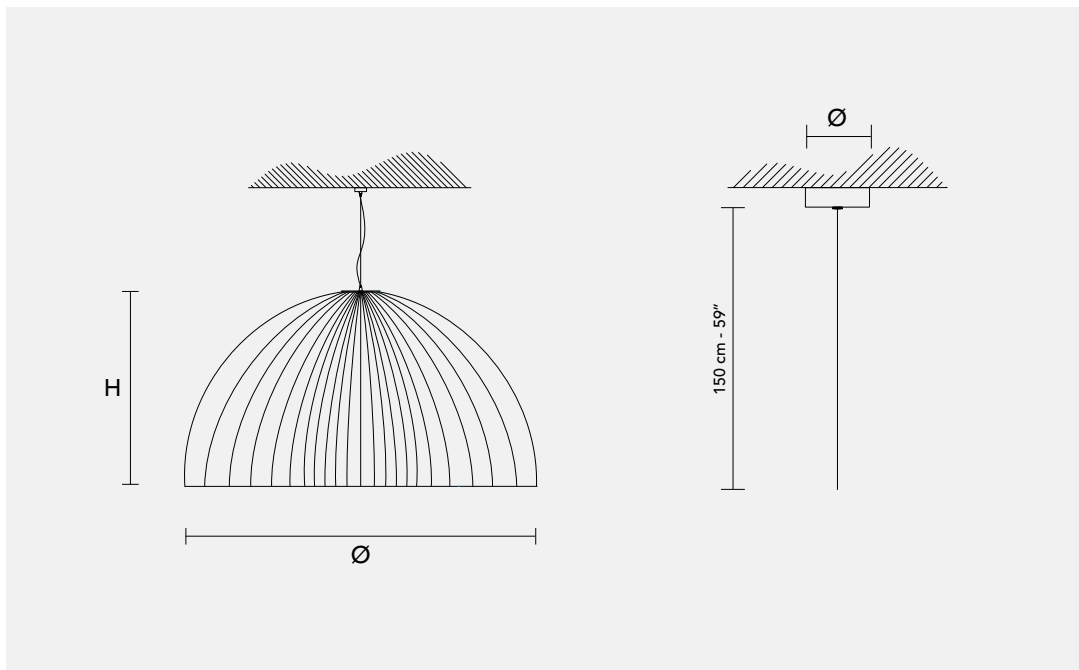

DOME S5 150

Design by: Studio Stile Masiero

Strutture metalliche dalle molteplici forme sono elegantemente ricoperte da preziosi tessuti.

Different shaped, metallic structures are elegantly covered in precious fabrics.

H 100 cm
39.40"

Ø 150 cm
59.05"

Peso: 00 kg **Imballo:** 00 m³
Weight: 00 lb **Packing:** 00 ft³

Rosone: Metallo verniciato Ø 8 cm
Canopy: Painted Metal Ø 3.14"

 5 x E27 x 60W max
Incandescenza
Incandescent

 5 x 23W max
Energy Saving

USA: 5 x E26 x 60W max