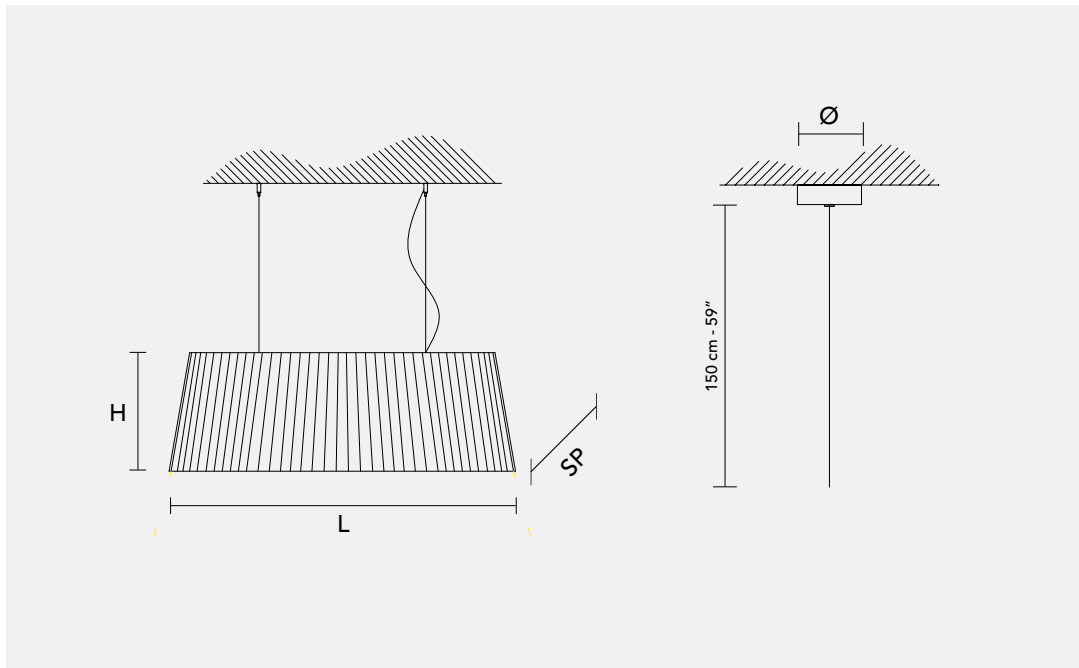

# OVAL S4 120

Design by: Studio Stile Masiero

**Strutture metalliche dalle molteplici forme sono elegantemente ricoperte da preziosi tessuti.**

Different shaped, metallic structures are elegantly covered in precious fabrics.

**H** 40 cm **SP** 36 cm  
15.80" 14.20"

**L** 120 cm  
47.30"

**Peso:** 00 kg **Imballo:** 00 m<sup>3</sup>  
**Weight:** 00 lb **Packing:** 00 ft<sup>3</sup>

**Rosone:** Metallo verniciato Ø 8 cm  
**Canopy:** Painted Metal Ø 3.14"