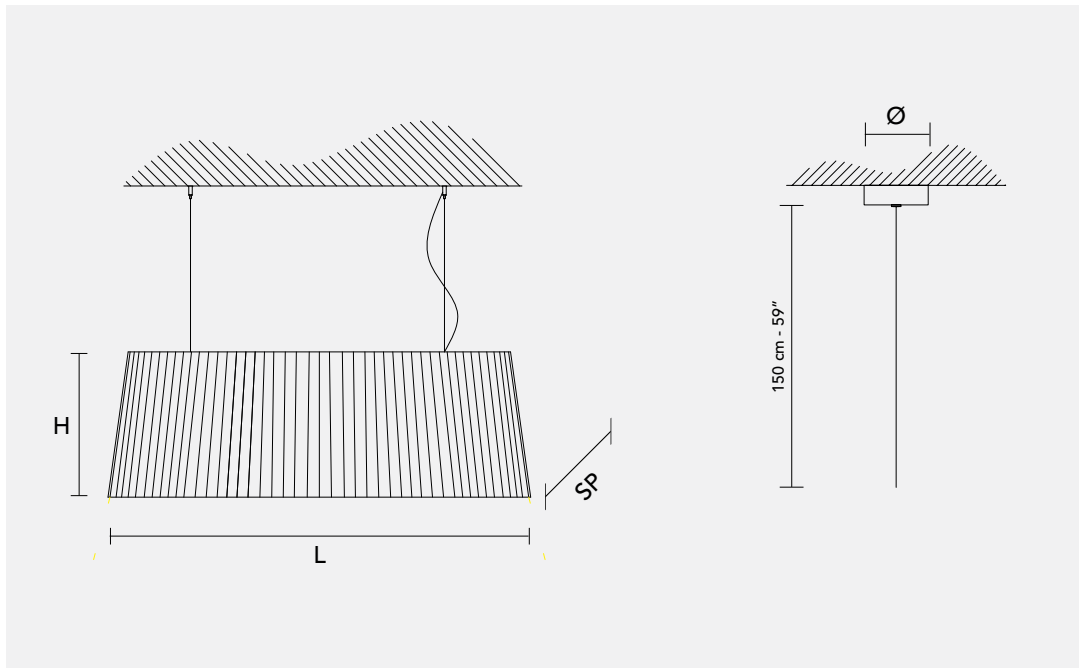

# OVAL S5 150

Design by: Studio Stile Masiero

**Strutture metalliche dalle molteplici forme sono elegantemente ricoperte da preziosi tessuti.**

Different shaped, metallic structures are elegantly covered in precious fabrics.

**H** 50 cm **SP** 36 cm  
19.70" 14.20"

**L** 150 cm  
59.05"

**Peso:** 00 kg **Imballo:** 00 m<sup>3</sup>  
**Weight:** 00 lb **Packing:** 00 ft<sup>3</sup>

**Rosone:** Metallo verniciato Ø 8 cm  
**Canopy:** Painted Metal Ø 3.14"