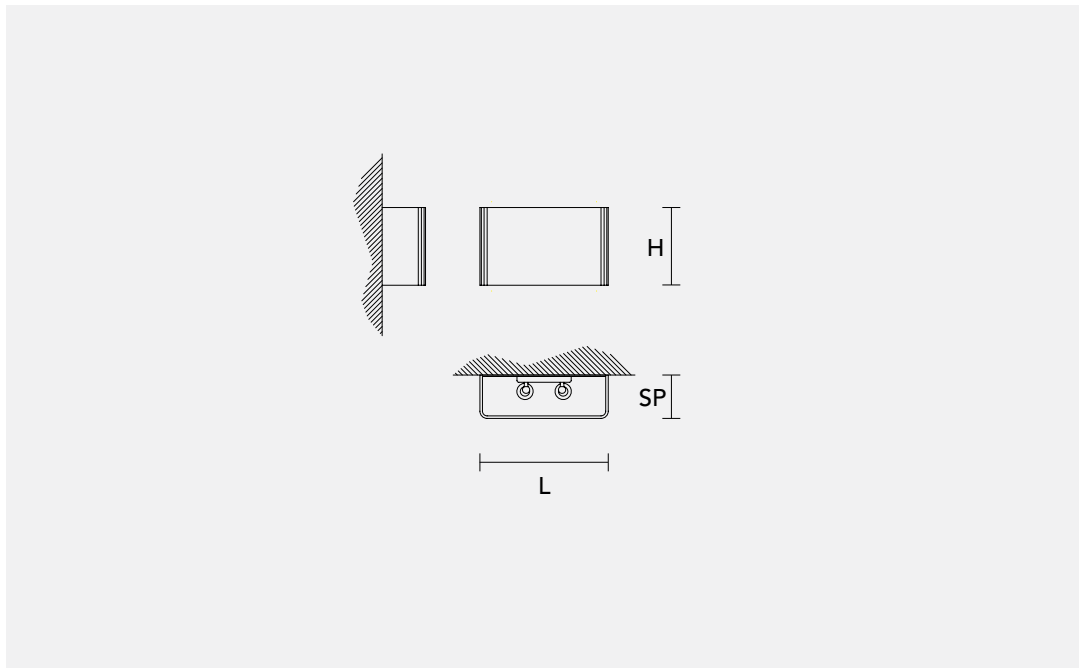

SQUARE A2

Design by: Studio Stile Masiero

Strutture metalliche dalle molteplici forme sono elegantemente ricoperte da preziosi tessuti.

Different shaped, metallic structures are elegantly covered in precious fabrics.

H	22 cm 8.70"	SP	12 cm 4.80"
L	36 cm 14.20"		
Peso:	00 kg	Imballo:	00 m ³
Weight:	00 lb	Packing:	00 ft ³

 2 x E27 x 60W max
Incandescenza
Incandescent

 2 x 23W max
Energy Saving

USA: 2 x E26 x 60W max