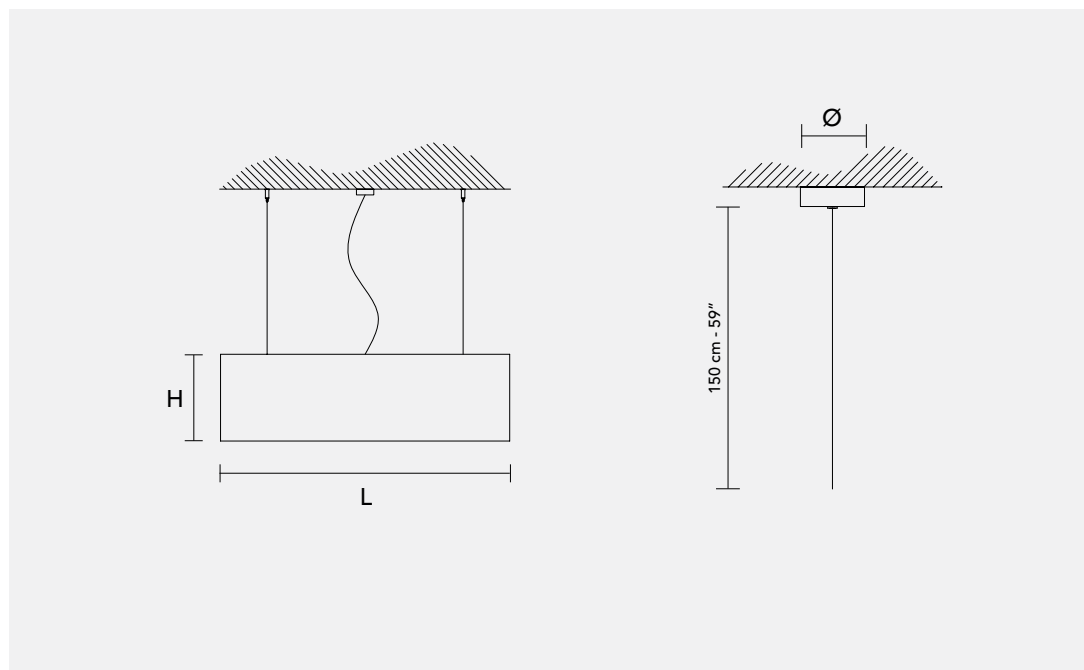

SQUARE S4 100

Design by: Studio Stile Masiero

Strutture metalliche dalle molteplici forme sono elegantemente ricoperte da preziosi tessuti.

Different shaped, metallic structures are elegantly covered in precious fabrics.

H 30 cm
11.90"

L 100x100 cm
39.40"x 39.40"

Peso: 00 kg **Imballo:** 00 m³
Weight: 00 lb **Packing:** 00 ft³

Rosone: Metallo verniciato Ø 8 cm
Canopy: Painted Metal Ø 3.14"

 4 x E27 x 60W max
Incandescenza
Incandescent

 4 x 23W max
Energy Saving

USA: 4 x E26 x 60W max