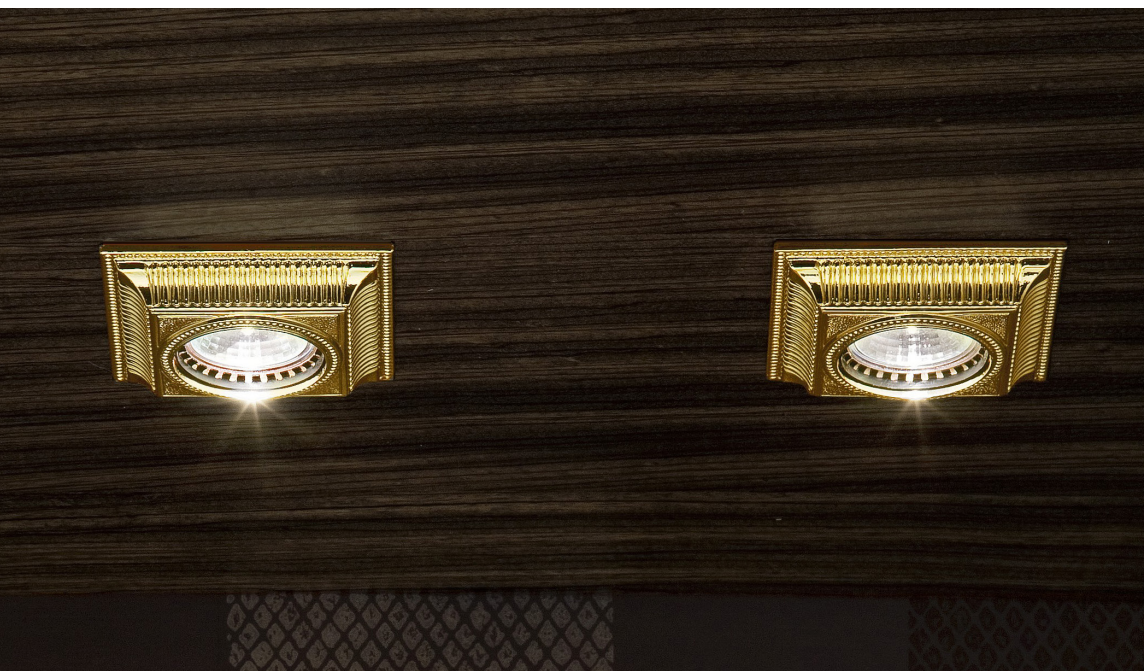

BRASS & SPOTS VE 855

Design by: Studio Stile Masiero

MASIERO

Solid brass gold plated spot light.
Bulbs not included.
Hole \varnothing 2.37"

\varnothing 10 cm / 3.94"
W 0.5 cm / 1.10 lb"

1xGU10x50 W max
(not included)