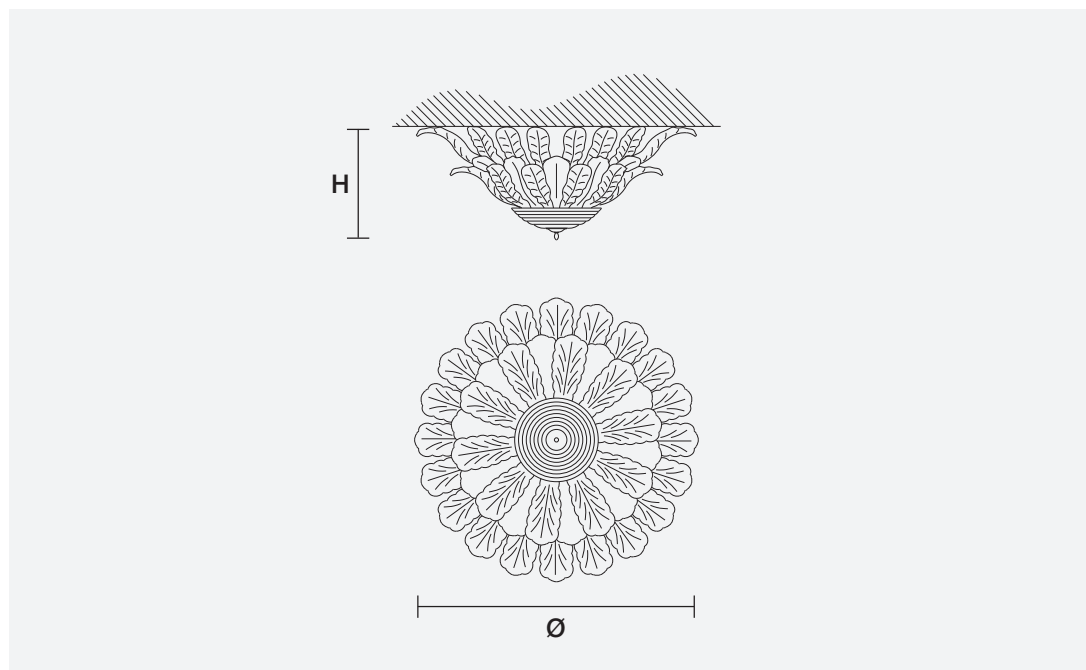

GRANIGLIA VE 1110 PL12+2

Design by: Studio Stile Masiero

Telaio in metallo verniciato,
diffusore in vetro in piastra lavorato
a mano con finitura "graniglia"

Painted metal frame, diffuser in home
made cast glass with "graniglia"
finishing.

H 85 cm
33.50"

Ø 140 cm
55.20"

Peso: 47 kg

 14 x E27 x 60W max
Incandescenza/Incandescent