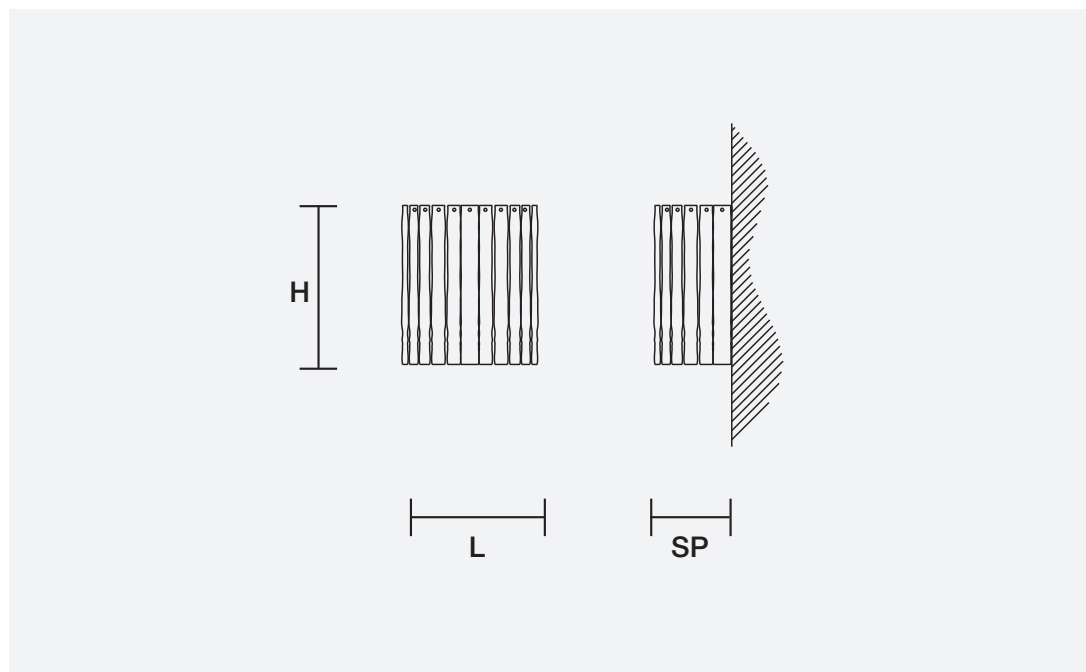

GRANIGLIA VE 1120 A2

Design by: Studio Stile Masiero

Telaio in metallo verniciato, diffusore in vetro in piastra lavorato a mano con finitura "graniglia"

Painted metal frame, diffuser in home made cast glass with "graniglia" finishing.

H	40 cm 15.80"
L	32 cm 12.60"
SP	20 cm 7.90"

 2 x E27 x 60W max
Incandescenza/Incandescent