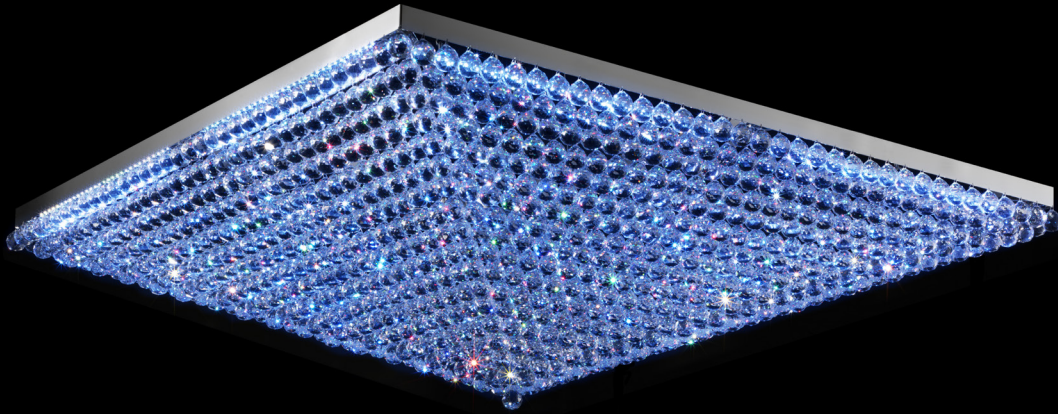

# IMPERO-DECO VE 809 LED RGB

Design by: Studio Stile Masiero

Telaio in metallo cromato, pendagli in cristallo. Impianto elettrico a LED RGB. Trasformatore incluso. Telecomando incluso.

Chrome plated metal frame, crystal pendants. RGB LED lighting system. Ballast included. Remote control included.

H 40 cm 15.74"  
L 160 cm 63.00"  
SP 160 cm 63.00"  
kg 180

H 40 cm  
15.74"

Ø 160 cm  
63.00"

SP 160 cm  
63.00"

Peso: 180 kg

LED x 145W RGB

### CUT CRYSTAL

Pendagli in cristallo trasparente molato.

Pendants in transparent cut crystal.

### SWAROVSKI® ELEMENTS

Pendagli in cristallo trasparente SWAROVSKI® ELEMENTS.

Pendants in transparent SWAROVSKI® ELEMENTS crystal.