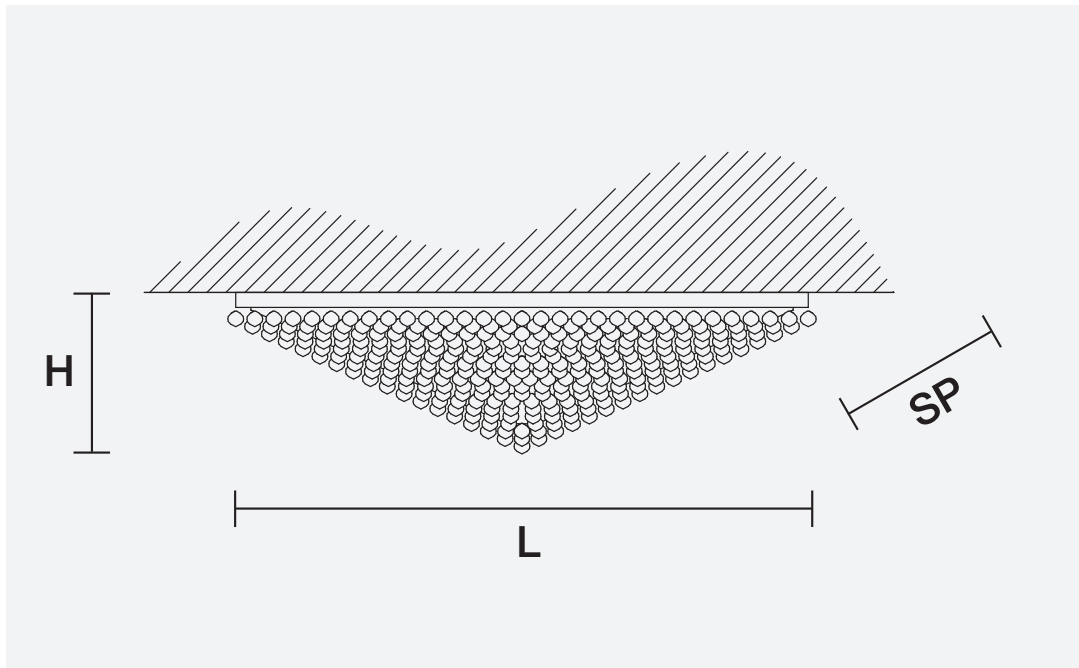

# IMPERO-DECO VE 809 LED RGB

Design by: Studio Stile Masiero

Telaio in metallo cromato, pendagli in cristallo. Impianto elettrico a LED RGB. Trasformatore incluso. Telecomando incluso.

Chrome plated metal frame, crystal pendants. RGB LED lighting system. Ballast included. Remote control included.

H 40 cm 15.74"  
L 160 cm 63.00"  
SP 160 cm 63.00"  
kg 180

H 40 cm  
15.74"

Ø 160 cm  
63.00"

SP 160 cm  
63.00"

Peso: 180 kg

LED x 145W RGB