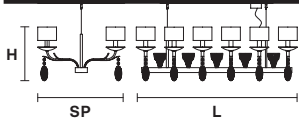

ISBEL 12 BIL

Chandelier

TECHNICAL INFORMATION		SHADE
L	123 cm / 48.42"	SAT17/ECRU
SP	70 cm / 27.56"	
H	37 cm / 14.57"	
12×E12×40 W max (not included)