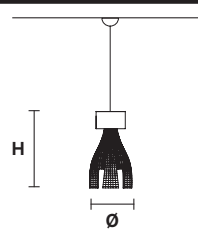

### Standard cables for all chandeliers/suspensions

**ISBEL 10**

**Chandelier**

TECHNICAL INFORMATION		SHADE
Ø	110 cm / 43.30"	SAT17/ECRU
H	55 cm / 21.65"	
10×E12×40 W max (not included)		

**ISBEL 6**

**Chandelier**

TECHNICAL INFORMATION		SHADE
Ø	80 cm / 31.49"	SAT17/ECRU
H	51 cm / 20.07"	
6×E12×40 W max (not included)		

**ISBEL 12 BIL**

**Chandelier**

TECHNICAL INFORMATION		SHADE
L	123 cm / 48.42"	SAT17/ECRU
SP	70 cm / 27.56"	
H	37 cm / 14.57"	
12×E12×40 W max (not included)		

**ISBEL S1**

**Suspension**

TECHNICAL INFORMATION	
Ø	28 cm / 11.02"
H	45 cm / 17.71"
1×E26×60 W max (not included)	

## TECHNICAL INFORMATION

Ø 65 cm / 25.59"

H 30 cm / 11.81"

6×E26×60 W max  
(not included)