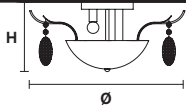

ISBEL PL6

Ceiling

CE

TECHNICAL INFORMATION

Ø 65 cm / 25.59"

H 30 cm / 11.81"

6×E26×60 W max
(not included)