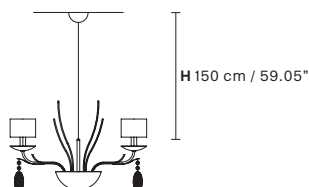

Standard cables for all chandeliers/suspensions