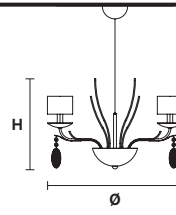

### Standard cables for all chandeliers/suspensions

**ISBEL 10**

**Chandelier**

TECHNICAL INFORMATION		SHADE
Ø	110 cm / 43.30"	SAT17/ECRU
H	55 cm / 21.65"	
10×E12×40 W max (not included)		

**ISBEL 6**

**Chandelier**

TECHNICAL INFORMATION		SHADE
Ø	80 cm / 31.49"	SAT17/ECRU
H	51 cm / 20.07"	
6×E12×40 W max (not included)		

**ISBEL 12 BIL**

**Chandelier**

TECHNICAL INFORMATION		SHADE
L	123 cm / 48.42"	SAT17/ECRU
SP	70 cm / 27.56"	
H	37 cm / 14.57"	
12×E12×40 W max (not included)		

**ISBEL S1**

**Suspension**

TECHNICAL INFORMATION	
Ø	28 cm / 11.02"
H	45 cm / 17.71"
1×E26×60 W max (not included)	

## TECHNICAL INFORMATION

Ø 65 cm / 25.59"

H 30 cm / 11.81"

6×E26×60 W max  
(not included)