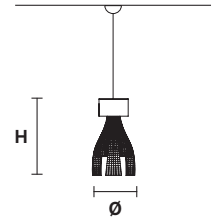

ISBEL S1

Ø 28 cm / 11.02"
H 45 cm / 17.71"

1×E27×60 W max
USA 1×E26×60 W max
(not included)