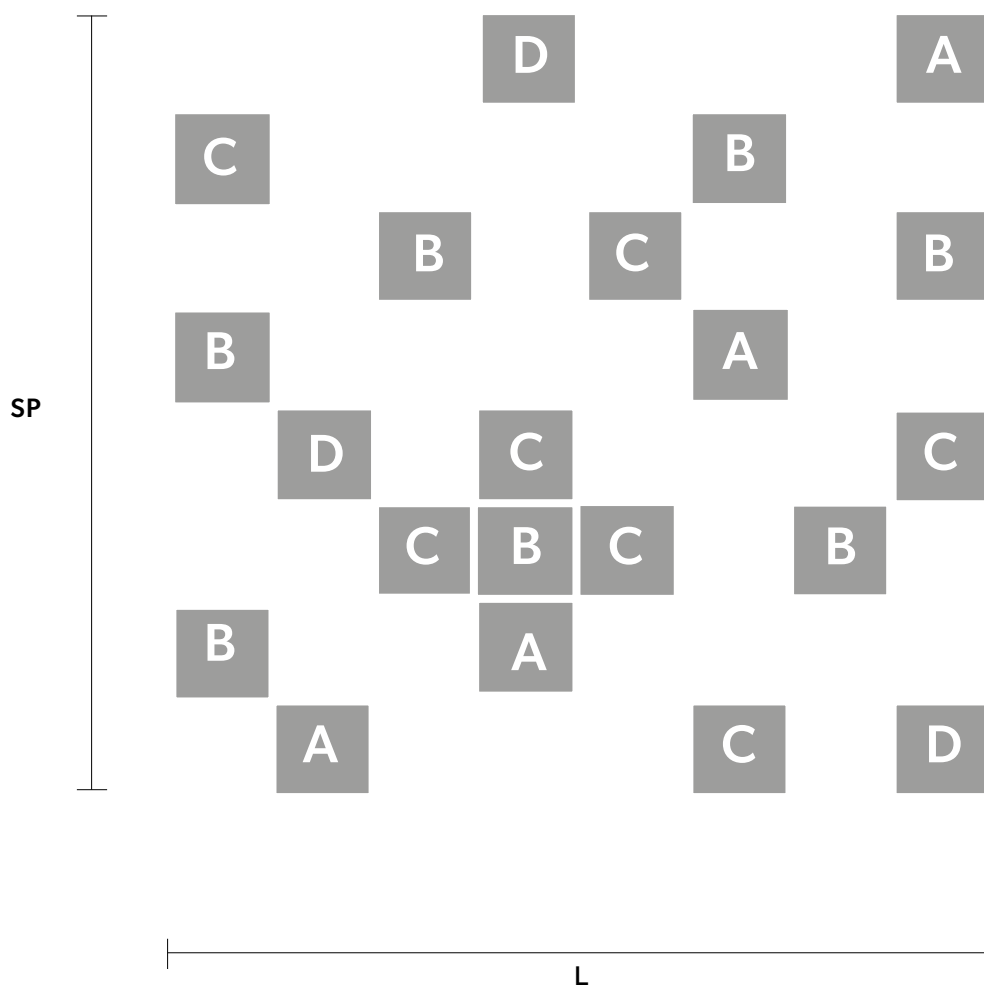

Ⓜ : for the US market, refer to the relevant price list.