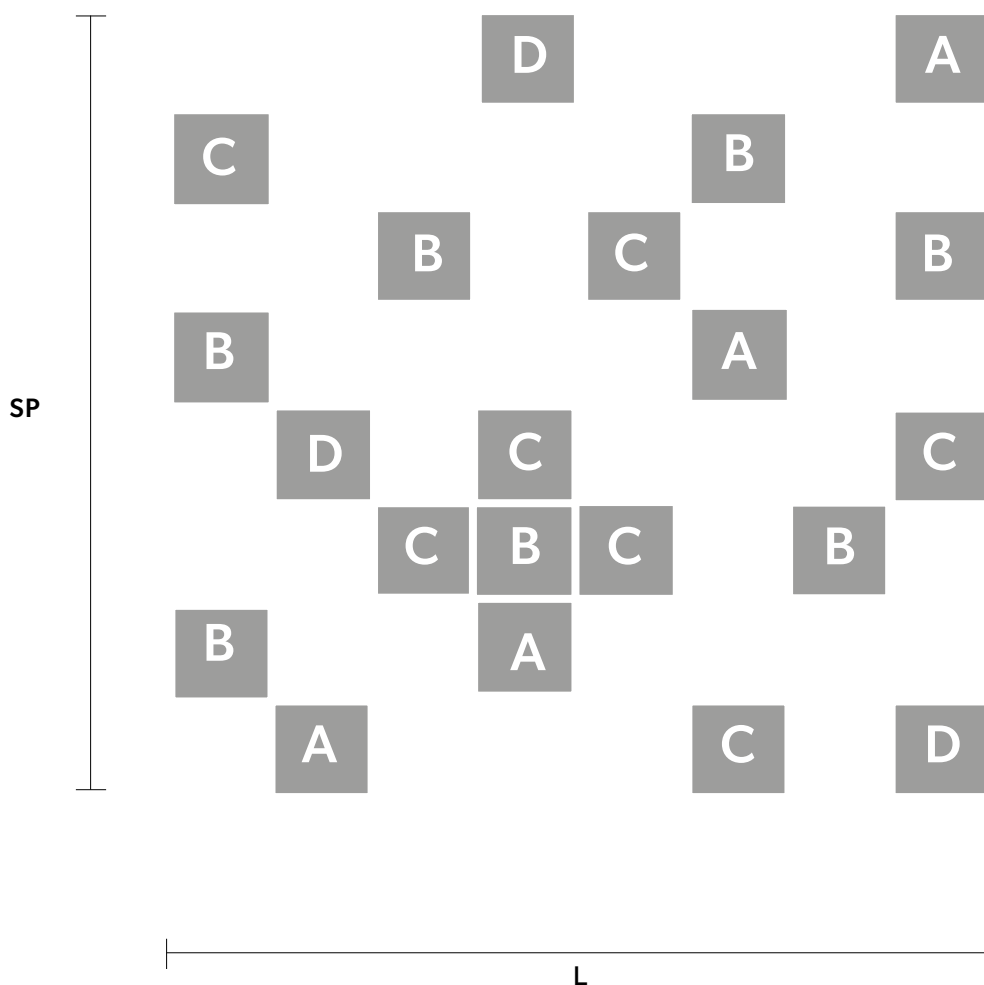

# CUBO COMBO PL 21 200 SQ

L	200 cm / 78.74"	WW	151×E14×40 W (not included)
SP	200 cm / 78.74"	USA	151×E12×40 W (not included)
H	80 cm / 31.49"		

**Composition**

- A** 4 X Cubo PL/Square/Medium/20
- B** 7 X Cubo PL/Square/Medium/40
- C** 7 X Cubo PL/Square/Medium/60
- D** 3 X Cubo PL/Square/Medium/80