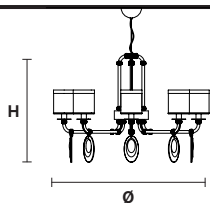

L 31 cm / 12.20"

SP 16 cm / 6.29"

H 38 cm / 14.96"

 2×E14×40 W max

USA 2×E12×40 W max
(not included)

Struttura in metallo con braccia ricoperte in vetro. Pendagli in vetro "Crek" (ispirato al cristallo di rocca).

OLYMPIA RD 8

OLYMPIA RD 12

OLYMPIA RD 15

Ø 92 cm / 36.22"
H 64 cm / 25.19"

Ø 140 cm / 55.11"
H 67 cm / 26.37"

Ø 105 cm / 41.33"
H 84 cm / 33.07"

⦿ 8×E14×40 W max
USA 8×E12×40 W max
(not included)

⦿ 12×E14×40 W max
USA 12×E12×40 W max
(not included)

 12×E14×40 W max
USA 12×E12×40 W max
(not included)

OLYMPYA A1**OLYMPYA A2**

L 12.5 cm / 4.92"

SP 18 cm / 7.08"

H 38 cm / 14.96"

 1×E14×40 W max

USA 1×E12×40 W max
(not included)

L 31 cm / 12.20"