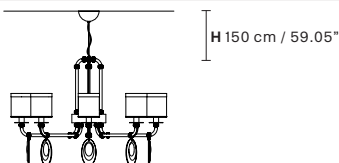

 8×E14×40 W max
USA 8×E12×40 W max
(not included)

 12×E14×40 W max
USA 12×E12×40 W max
(not included)

OLYMPYA A1**OLYMPYA A2**

L 12.5 cm / 4.92"

SP 18 cm / 7.08"

H 38 cm / 14.96"

 1×E14×40 W max

USA 1×E12×40 W max
(not included)

OLYMPIA RD 8

OLYMPIA RD 12

OLYMPIA RD 15

Ø 92 cm / 36.22"
H 64 cm / 25.19"

Ø 140 cm / 55.11"
H 67 cm / 26.37"

Ø 105 cm / 41.33"
H 84 cm / 33.07"

⦿ 8×E14×40 W max
USA 8×E12×40 W max
(not included)

⦿ 12×E14×40 W max
USA 12×E12×40 W max
(not included)

⦿ 15×E14×40 W max
USA 15×E12×40 W max
(not included)

OLYMPYA ELLIPSE 8 CE 

L 120 cm / 47.24"
SP 70 cm / 27.55"
H 64 cm / 25.19"

 8×E14×40 W max
USA 8×E12×40 W max
(not included)

OLYMPIYA ELLIPSE 12 CE 

L 160 cm / 62.99"
SP 90 cm / 35.43"
H 64 cm / 25.19"

 12×E14×40 W max
USA 12×E12×40 W max
(not included)

OLYMPYA A1**OLYMPYA A2**

L 12.5 cm / 4.92"

SP 18 cm / 7.08"

H 38 cm / 14.96"

 1×E14×40 W max

USA 1×E12×40 W max
(not included)

L 31 cm / 12.20"