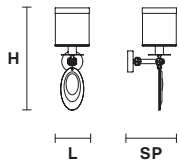

OLYMPIA RD 8

Ø 92 cm / 36.22"
H 64 cm / 25.19"

⦿ 8×E14×40 W max
USA 8×E12×40 W max
(not included)

OLYMPIA RD 12

Ø 140 cm / 55.11"
H 67 cm / 26.37"

⦿ 12×E14×40 W max
USA 12×E12×40 W max
(not included)

OLYMPIA RD 15

Ø 105 cm / 41.33"
H 84 cm / 33.07"

⦿ 15×E14×40 W max
USA 15×E12×40 W max
(not included)

OLYMPIA ELLIPSE 8 CE 

OLYMPIA ELLIPSE 12 CE 

L 120 cm / 47.24"
SP 70 cm / 27.55"
H 64 cm / 25.19"

L 160 cm / 62.99"
SP 90 cm / 35.43"
H 64 cm / 25.19"

 8×E14×40 W max
USA 8×E12×40 W max
(not included)

 12×E14×40 W max
USA 12×E12×40 W max
(not included)

OLYMPYA A1**OLYMPYA A2**

L 12.5 cm / 4.92"

SP 18 cm / 7.08"

H 38 cm / 14.96"

 1×E14×40 W max

USA 1×E12×40 W max
(not included)

L 31 cm / 12.20"

SP 16 cm / 6.29"

H 38 cm / 14.96"

 2×E14×40 W max

USA 2×E12×40 W max
(not included)

Struttura in metallo con braccia ricoperte in vetro. Pendagli in vetro "Crek" (ispirato al cristallo di rocca).