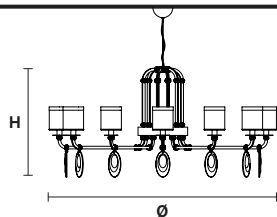

L 31 cm / 12.20"

SP 16 cm / 6.29"

H 38 cm / 14.96"

 2×E14×40 W max

USA 2×E12×40 W max
(not included)

Struttura in metallo con braccia ricoperte in vetro. Pendagli in vetro "Crek" (ispirato al cristallo di rocca).

OLYMPIA RD 8

OLYMPIA RD 12

OLYMPIA RD 15

Ø 92 cm / 36.22"
H 64 cm / 25.19"

Ø 140 cm / 55.11"
H 67 cm / 26.37"

Ø 105 cm / 41.33"
H 84 cm / 33.07"

⦿ 8×E14×40 W max
USA 8×E12×40 W max
(not included)

⦿ 12×E14×40 W max
USA 12×E12×40 W max
(not included)

 12×E14×40 W max
USA 12×E12×40 W max
(not included)

OLYMPYA A1**OLYMPYA A2**

L 12.5 cm / 4.92"

SP 18 cm / 7.08"

H 38 cm / 14.96"

 1×E14×40 W max

USA 1×E12×40 W max
(not included)

L 31 cm / 12.20"