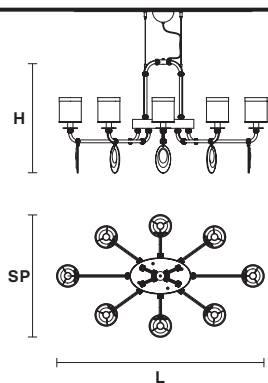

OLYMPIA RD 8

Ø 92 cm / 36.22"
H 64 cm / 25.19"

⦿ 8×E14×40 W max
USA 8×E12×40 W max
(not included)

OLYMPIA RD 12

Ø 140 cm / 55.11"
H 67 cm / 26.37"

⦿ 12×E14×40 W max
USA 12×E12×40 W max
(not included)

OLYMPIA RD 15

Ø 105 cm / 41.33"
H 84 cm / 33.07"

⦿ 15×E14×40 W max
USA 15×E12×40 W max
(not included)

OLYMPIA ELLIPSE 8 CE 

OLYMPIA ELLIPSE 12 CE 

L 120 cm / 47.24"
SP 70 cm / 27.55"
H 64 cm / 25.19"

L 160 cm / 62.99"
SP 90 cm / 35.43"
H 64 cm / 25.19"

 8×E14×40 W max
USA 8×E12×40 W max
(not included)

 12×E14×40 W max
USA 12×E12×40 W max
(not included)

OLYMPYA A1**OLYMPYA A2**

L 12.5 cm / 4.92"

SP 18 cm / 7.08"

H 38 cm / 14.96"

 1×E14×40 W max

USA 1×E12×40 W max
(not included)

L 31 cm / 12.20"

SP 16 cm / 6.29"

H 38 cm / 14.96"

 2×E14×40 W max

USA 2×E12×40 W max
(not included)

Struttura in metallo con braccia ricoperte in vetro. Pendagli in vetro "Crek" (ispirato al cristallo di rocca).