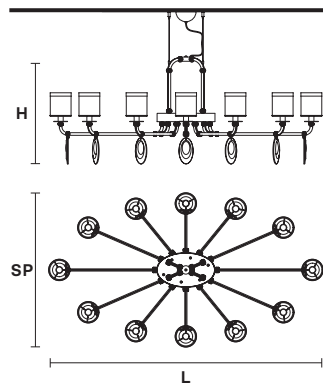

OLYMPIA RD 8

OLYMPIA RD 12

OLYMPIA RD 15

Ø 92 cm / 36.22"
H 64 cm / 25.19"

Ø 140 cm / 55.11"
H 67 cm / 26.37"

Ø 105 cm / 41.33"
H 84 cm / 33.07"

⦿ 8×E14×40 W max
USA 8×E12×40 W max
(not included)

⦿ 12×E14×40 W max
USA 12×E12×40 W max
(not included)

⦿ 15×E14×40 W max
USA 15×E12×40 W max
(not included)

OLYMPYA ELLIPSE 8 CE 

L 120 cm / 47.24"
SP 70 cm / 27.55"
H 64 cm / 25.19"

 8×E14×40 W max
USA 8×E12×40 W max
(not included)

OLYMPIYA ELLIPSE 12 CE 

L 160 cm / 62.99"
SP 90 cm / 35.43"
H 64 cm / 25.19"

 12×E14×40 W max
USA 12×E12×40 W max
(not included)

OLYMPYA A1**OLYMPYA A2**

L 12.5 cm / 4.92"

SP 18 cm / 7.08"

H 38 cm / 14.96"

 1×E14×40 W max

USA 1×E12×40 W max
(not included)

L 31 cm / 12.20"

SP 16 cm / 6.29"

H 38 cm / 14.96"

 2×E14×40 W max

USA 2×E12×40 W max
(not included)