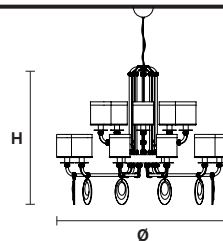

 8×E14×40 W max
USA 8×E12×40 W max
(not included)

 12×E14×40 W max
USA 12×E12×40 W max
(not included)

OLYMPYA A1**OLYMPYA A2**

L 12.5 cm / 4.92"

SP 18 cm / 7.08"

H 38 cm / 14.96"

 1×E14×40 W max

USA 1×E12×40 W max
(not included)

L 31 cm / 12.20"

SP 16 cm / 6.29"

H 38 cm / 14.96"

 2×E14×40 W max

USA 2×E12×40 W max
(not included)

Struttura in metallo con braccia ricoperte in vetro. Pendagli in vetro "Crek" (ispirato al cristallo di rocca).

OLYMPIA RD 8

OLYMPIA RD 12

OLYMPIA RD 15

Ø 92 cm / 36.22"
H 64 cm / 25.19"

Ø 140 cm / 55.11"
H 67 cm / 26.37"

Ø 105 cm / 41.33"
H 84 cm / 33.07"

⦿ 8×E14×40 W max
USA 8×E12×40 W max
(not included)

⦿ 12×E14×40 W max
USA 12×E12×40 W max
(not included)

 12×E14×40 W max
USA 12×E12×40 W max
(not included)

OLYMPYA A1**OLYMPYA A2**

L 12.5 cm / 4.92"

SP 18 cm / 7.08"

H 38 cm / 14.96"

 1×E14×40 W max

USA 1×E12×40 W max
(not included)

L 31 cm / 12.20"