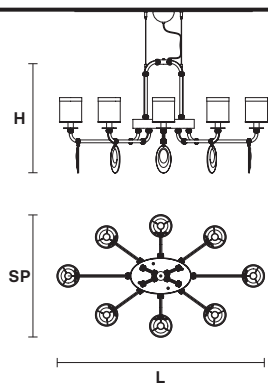

OLYMPIA RD 8

OLYMPIA RD 12

OLYMPIA RD 15

Ø 92 cm / 36.22"
H 64 cm / 25.19"

Ø 140 cm / 55.11"
H 67 cm / 26.37"

Ø 105 cm / 41.33"
H 84 cm / 33.07"

⦿ 8×E14×40 W max
USA 8×E12×40 W max
(not included)

⦿ 12×E14×40 W max
USA 12×E12×40 W max
(not included)

⦿ 15×E14×40 W max
USA 15×E12×40 W max
(not included)

OLYMPYA ELLIPSE 8 CE 

L 120 cm / 47.24"
SP 70 cm / 27.55"
H 64 cm / 25.19"

 8×E14×40 W max
USA 8×E12×40 W max
(not included)

OLYMPIYA ELLIPSE 12 CE 

L 160 cm / 62.99"
SP 90 cm / 35.43"
H 64 cm / 25.19"

 12×E14×40 W max
USA 12×E12×40 W max
(not included)

OLYMPYA A1**OLYMPYA A2**

L 12.5 cm / 4.92"

SP 18 cm / 7.08"

H 38 cm / 14.96"

 1×E14×40 W max

USA 1×E12×40 W max
(not included)

L 31 cm / 12.20"

SP 16 cm / 6.29"

H 38 cm / 14.96"

 2×E14×40 W max

USA 2×E12×40 W max
(not included)