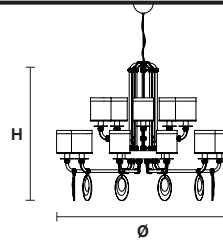

OLYMPIA RD 8

Ø 92 cm / 36.22"
H 64 cm / 25.19"

⦿ 8×E14×40 W max
USA 8×E12×40 W max
(not included)

OLYMPIA RD 12

Ø 140 cm / 55.11"
H 67 cm / 26.37"

⦿ 12×E14×40 W max
USA 12×E12×40 W max
(not included)

OLYMPIA RD 15

Ø 105 cm / 41.33"
H 84 cm / 33.07"

⦿ 15×E14×40 W max
USA 15×E12×40 W max
(not included)

OLYMPIA ELLIPSE 8 CE 

OLYMPIA ELLIPSE 12 CE 

L 120 cm / 47.24"
SP 70 cm / 27.55"
H 64 cm / 25.19"

L 160 cm / 62.99"
SP 90 cm / 35.43"
H 64 cm / 25.19"

 8×E14×40 W max
USA 8×E12×40 W max
(not included)

 12×E14×40 W max
USA 12×E12×40 W max
(not included)

OLYMPYA A1**OLYMPYA A2**

L 12.5 cm / 4.92"

SP 18 cm / 7.08"

H 38 cm / 14.96"

 1×E14×40 W max

USA 1×E12×40 W max
(not included)

L 31 cm / 12.20"

SP 16 cm / 6.29"

H 38 cm / 14.96"

 2×E14×40 W max

USA 2×E12×40 W max
(not included)

Struttura in metallo con braccia ricoperte in vetro. Pendagli in vetro "Crek" (ispirato al cristallo di rocca).