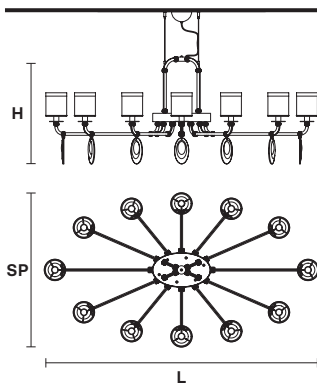

OLYMPIA RD 8

Ø 92 cm / 36.22"
H 64 cm / 25.19"

⦿ 8×E14×40 W max
USA 8×E12×40 W max
(not included)

OLYMPIA RD 12

Ø 140 cm / 55.11"
H 67 cm / 26.37"

⦿ 12×E14×40 W max
USA 12×E12×40 W max
(not included)

OLYMPIA RD 15

Ø 105 cm / 41.33"
H 84 cm / 33.07"

⦿ 15×E14×40 W max
USA 15×E12×40 W max
(not included)

OLYMPIA ELLIPSE 8 CE 

OLYMPIA ELLIPSE 12 CE 

L 120 cm / 47.24"
SP 70 cm / 27.55"
H 64 cm / 25.19"

L 160 cm / 62.99"
SP 90 cm / 35.43"
H 64 cm / 25.19"

 8×E14×40 W max
USA 8×E12×40 W max
(not included)

 12×E14×40 W max
USA 12×E12×40 W max
(not included)

OLYMPYA A1**OLYMPYA A2**

L 12.5 cm / 4.92"

SP 18 cm / 7.08"

H 38 cm / 14.96"

 1×E14×40 W max

USA 1×E12×40 W max
(not included)

L 31 cm / 12.20"

SP 16 cm / 6.29"

H 38 cm / 14.96"

 2×E14×40 W max

USA 2×E12×40 W max
(not included)

Struttura in metallo con braccia ricoperte in vetro. Pendagli in vetro "Crek" (ispirato al cristallo di rocca).