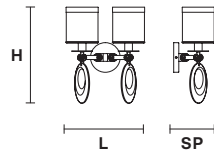

OLYMPIA RD 8

Ø 92 cm / 36.22"
H 64 cm / 25.19"

⦿ 8×E14×40 W max
USA 8×E12×40 W max
(not included)

OLYMPIA RD 12

Ø 140 cm / 55.11"
H 67 cm / 26.37"

⦿ 12×E14×40 W max
USA 12×E12×40 W max
(not included)

OLYMPIA RD 15

Ø 105 cm / 41.33"
H 84 cm / 33.07"

⦿ 15×E14×40 W max
USA 15×E12×40 W max
(not included)

OLYMPIA ELLIPSE 8 CE 

OLYMPIA ELLIPSE 12 CE 

L 120 cm / 47.24"
SP 70 cm / 27.55"
H 64 cm / 25.19"

L 160 cm / 62.99"
SP 90 cm / 35.43"
H 64 cm / 25.19"

 8×E14×40 W max
USA 8×E12×40 W max
(not included)

 12×E14×40 W max
USA 12×E12×40 W max
(not included)

OLYMPYA A1**OLYMPYA A2**

L 12.5 cm / 4.92"

SP 18 cm / 7.08"

H 38 cm / 14.96"

 1×E14×40 W max

USA 1×E12×40 W max
(not included)