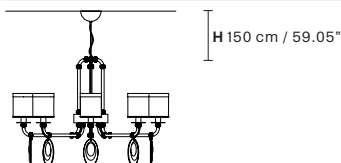

OLYMPIA RD 8

Ø 92 cm / 36.22"
H 64 cm / 25.19"

⦿ 8×E14×40 W max
USA 8×E12×40 W max
(not included)

OLYMPIA RD 12

Ø 140 cm / 55.11"
H 67 cm / 26.37"

⦿ 12×E14×40 W max
USA 12×E12×40 W max
(not included)

OLYMPIA RD 15

Ø 105 cm / 41.33"
H 84 cm / 33.07"

⦿ 15×E14×40 W max
USA 15×E12×40 W max
(not included)

OLYMPIA ELLIPSE 8 CE 

OLYMPIA ELLIPSE 12 CE 

L 120 cm / 47.24"
SP 70 cm / 27.55"
H 64 cm / 25.19"

L 160 cm / 62.99"
SP 90 cm / 35.43"
H 64 cm / 25.19"

 8×E14×40 W max
USA 8×E12×40 W max
(not included)

 12×E14×40 W max
USA 12×E12×40 W max
(not included)

OLYMPYA A1**OLYMPYA A2**

L 12.5 cm / 4.92"

SP 18 cm / 7.08"

H 38 cm / 14.96"

 1×E14×40 W max

USA 1×E12×40 W max
(not included)

 12×E14×40 W max
USA 12×E12×40 W max
(not included)

OLYMPYA A1**OLYMPYA A2**

L 12.5 cm / 4.92"

SP 18 cm / 7.08"

H 38 cm / 14.96"

 1×E14×40 W max

USA 1×E12×40 W max
(not included)

L 31 cm / 12.20"