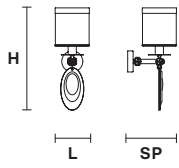

OLYMPIA RD 8

OLYMPIA RD 12

OLYMPIA RD 15

Ø 92 cm / 36.22"
H 64 cm / 25.19"

Ø 140 cm / 55.11"
H 67 cm / 26.37"

Ø 105 cm / 41.33"
H 84 cm / 33.07"

⦿ 8×E14×40 W max
USA 8×E12×40 W max
(not included)

⦿ 12×E14×40 W max
USA 12×E12×40 W max
(not included)

⦿ 15×E14×40 W max
USA 15×E12×40 W max
(not included)

OLYMPYA ELLIPSE 8 CE 

L 120 cm / 47.24"
SP 70 cm / 27.55"
H 64 cm / 25.19"

 8×E14×40 W max
USA 8×E12×40 W max
(not included)

OLYMPIYA ELLIPSE 12 CE 

L 160 cm / 62.99"
SP 90 cm / 35.43"
H 64 cm / 25.19"

 12×E14×40 W max
USA 12×E12×40 W max
(not included)

OLYMPYA A1**OLYMPYA A2**

L 12.5 cm / 4.92"

SP 18 cm / 7.08"

H 38 cm / 14.96"

 1×E14×40 W max

USA 1×E12×40 W max
(not included)

L 31 cm / 12.20"

SP 16 cm / 6.29"

H 38 cm / 14.96"

 2×E14×40 W max

USA 2×E12×40 W max
(not included)