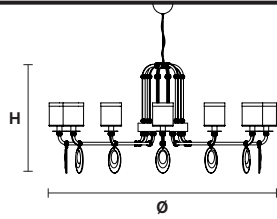

OLYMPIA RD 8

Ø 92 cm / 36.22"
H 64 cm / 25.19"

⦿ 8×E14×40 W max
USA 8×E12×40 W max
(not included)

OLYMPIA RD 12

Ø 140 cm / 55.11"
H 67 cm / 26.37"

⦿ 12×E14×40 W max
USA 12×E12×40 W max
(not included)

OLYMPIA RD 15

Ø 105 cm / 41.33"
H 84 cm / 33.07"

⦿ 15×E14×40 W max
USA 15×E12×40 W max
(not included)

OLYMPIA ELLIPSE 8 CE 

OLYMPIA ELLIPSE 12 CE 

L 120 cm / 47.24"
SP 70 cm / 27.55"
H 64 cm / 25.19"

L 160 cm / 62.99"
SP 90 cm / 35.43"
H 64 cm / 25.19"

 8×E14×40 W max
USA 8×E12×40 W max
(not included)

 12×E14×40 W max
USA 12×E12×40 W max
(not included)

OLYMPYA A1**OLYMPYA A2**

L 12.5 cm / 4.92"

SP 18 cm / 7.08"

H 38 cm / 14.96"

 1×E14×40 W max

USA 1×E12×40 W max
(not included)

L 31 cm / 12.20"

SP 16 cm / 6.29"

H 38 cm / 14.96"

 2×E14×40 W max

USA 2×E12×40 W max
(not included)

Struttura in metallo con braccia ricoperte in vetro. Pendagli in vetro "Crek" (ispirato al cristallo di rocca).