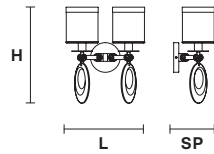

OLYMPIA RD 8

OLYMPIA RD 12

OLYMPIA RD 15

Ø 92 cm / 36.22"
H 64 cm / 25.19"

Ø 140 cm / 55.11"
H 67 cm / 26.37"

Ø 105 cm / 41.33"
H 84 cm / 33.07"

⦿ 8×E14×40 W max
USA 8×E12×40 W max
(not included)

⦿ 12×E14×40 W max
USA 12×E12×40 W max
(not included)

⦿ 15×E14×40 W max
USA 15×E12×40 W max
(not included)

OLYMPYA ELLIPSE 8 CE 

L 120 cm / 47.24"
SP 70 cm / 27.55"
H 64 cm / 25.19"

 8×E14×40 W max
USA 8×E12×40 W max
(not included)

OLYMPIYA ELLIPSE 12 CE 

L 160 cm / 62.99"
SP 90 cm / 35.43"
H 64 cm / 25.19"

 12×E14×40 W max
USA 12×E12×40 W max
(not included)

OLYMPYA A1**OLYMPYA A2**

L 12.5 cm / 4.92"

SP 18 cm / 7.08"

H 38 cm / 14.96"

 1×E14×40 W max

USA 1×E12×40 W max
(not included)

L 31 cm / 12.20"