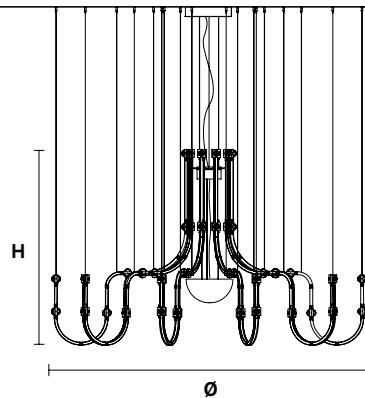

RAQAM Q1

Design by: Marc Sadler

Composition - Technical Info

MASIERO

Struttura in metallo ricoperto in vetro, illuminazione LED.

Metal frame covered with glass, LED lighting system.

RAQAM Q1 BASIC BATCH A - MODULO 3 X 10 + MODULO 4 X 10

CE

TECHNICAL INFORMATION

Ø 195cm/76.77"
H 121cm /47.63"
W 45 kg / 99.20 lb

140 LED LIGHTS CRI > 80
 3000 K - 210 W- 27300 Nominal lm

Dimmable PUSH or DMX on request.

Fixing: 1 x canopy
 30 x single steel cables.
 The canopy contains:
 1 x driver

CE

TECHNICAL INFORMATION

Ø 195 cm / 76.77"
H 173 cm / 68.11"
W 65 kg / 143.3 lb

200 LED LIGHTS CRI > 80
 3000 K - 300 W- 39000 Nominal lm

Dimmable PUSH or DMX on request.

Fixing: 1 x canopy
 50 x single steel cables.
 The canopy contains:
 1 x driver