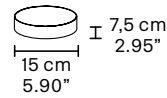

The box contains:
1 x control board