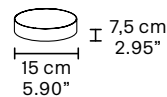

The box contains:
1 x control board