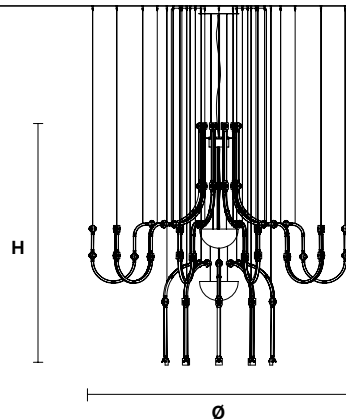

CE

TECHNICAL INFORMATION

Ø 195cm/76.77"
H 121cm /47.63"
W 45 kg / 99.20 lb

140 LED LIGHTS CRI > 80
 3000 K - 210 W- 27300 Nominal lm

Dimmable PUSH or DMX on request.

Fixing: 1 x canopy
 30 x single steel cables.
 The canopy contains:
 1 x driver

The canopy contains:
 1 x driver

The box contains:
 1 x control board

The cup contains:
 1 x driver
 1 x control board

G03
 Gold Frame
 Transparent Glass

G04
 Chrome Frame
 Transparent Glass

RAQAM Q1 BASIC BATCH B - MODULO 3 X 10 + MODULO 4 X 10 + MODULO 3 X 10

CE

TECHNICAL INFORMATION

Ø 195 cm / 76.77"
H 173 cm / 68.11"
W 65 kg / 143.3 lb

200 LED LIGHTS CRI > 80
 3000 K - 300 W- 39000 Nominal lm

Dimmable PUSH or DMX on request.

Fixing: 1 x canopy
 50 x single steel cables.
 The canopy contains:
 1 x driver