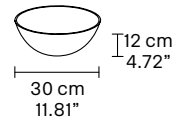

The cup contains:
1 x driver
1 x control board

G03
Gold Frame
Transparent Glass