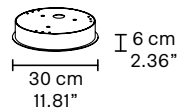

TECHNICAL INFORMATION

Ø 195 cm / 76.77"
H 173 cm / 68.11"
W 65 kg / 143.3 lb

200 LED LIGHTS CRI > 80
3000 K - 300 W- 39000 Nominal lm

Dimmable PUSH or DMX on request.

Fixing: 1 x canopy
50 x single steel cables.
The canopy contains:
1 x driver

The canopy contains:
1 x driver