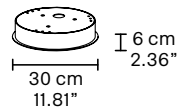

TECHNICAL INFORMATION

Ø 195cm/76.77"
H 121cm /47.63"
W 45 kg / 99.20 lb

140 LED LIGHTS CRI > 80
3000 K - 210 W- 27300 Nominal lm

Dimmable PUSH or DMX on request.

Fixing: 1 x canopy
30 x single steel cables.
The canopy contains:
1 x driver

The canopy contains:
1 x driver