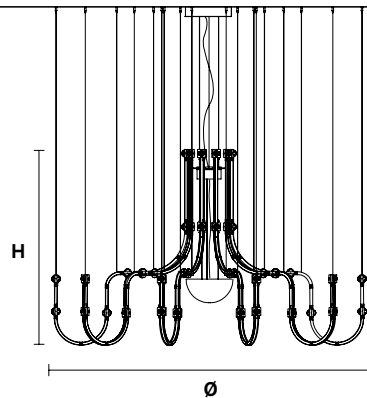

CE

TECHNICAL INFORMATION

Ø 195cm/76.77"
H 121cm /47.63"
W 45 kg / 99.20 lb

140 LED LIGHTS CRI > 80
 3000 K - 210 W- 27300 Nominal lm

Dimmable PUSH or DMX on request.

Fixing: 1 x canopy
 30 x single steel cables.
 The canopy contains:
 1 x driver

CE

TECHNICAL INFORMATION

Ø 195 cm / 76.77"
H 173 cm / 68.11"
W 65 kg / 143.3 lb

200 LED LIGHTS CRI > 80
 3000 K - 300 W- 39000 Nominal lm

Dimmable PUSH or DMX on request.

Fixing: 1 x canopy
 50 x single steel cables.
 The canopy contains:
 1 x driver

Composition - Technical Info USA

MASIERO

Struttura in metallo ricoperto in vetro, illuminazione LED.

Metal frame covered with glass, LED lighting system.

RAQAM Q1 BASIC BATCH A - MODULO 3 X 10 + MODULO 4 X 10