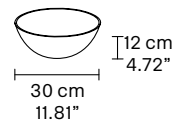

The cup contains:
1 x driver
1 x control board