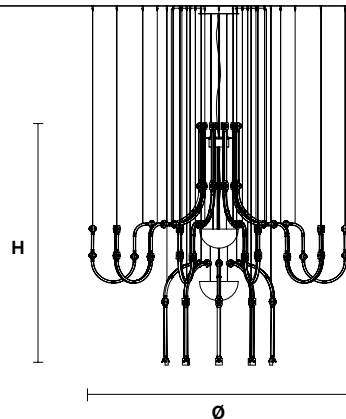

CE

TECHNICAL INFORMATION

Ø 195 cm / 76.77"
H 173 cm / 68.11"
W 65 kg / 143.3 lb

200 LED LIGHTS CRI > 80
 3000 K - 300 W- 39000 Nominal lm

Dimmable PUSH or DMX on request.

Fixing: 1 x canopy
 50 x single steel cables.
 The canopy contains:
 1 x driver

CE

TECHNICAL INFORMATION

Ø 195cm/76.77"
H 121cm /47.63"
W 45 kg / 99.20 lb

140 LED LIGHTS CRI > 80
3000 K - 210 W- 27300 Nominal lm

Dimmable PUSH or DMX on request.

Fixing: 1 x canopy
30 x single steel cables.
The canopy contains:
1 x driver

The canopy contains:
1 x driver

The box contains:
1 x control board

The cup contains:
1 x driver
1 x control board

G03
Gold Frame
Transparent Glass

G04
Chrome Frame
Transparent Glass

RAQAM Q1 BASIC BATCH B - MODULO 3 X 10 + MODULO 4 X 10 + MODULO 3 X 10