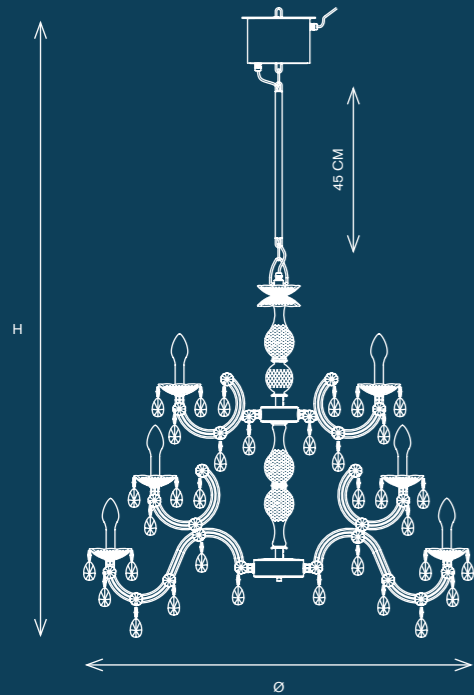

DRYLIGHT S24

IP65 OUTDOOR

Design by:
m_p studio

WT EXTREME 20,5 kg
WT PREMIUM 26,7 kg

Ø 106 cm
H 190 cm

con rod H 45 cm
Opzionale: rod H 35 cm; rod H 25 cm

DRYLIGHT EXTREME: pendagli in metacrilato
DRYLIGHT PREMIUM: pendagli in cristallo
(Versione Premium consigliata per uso interno)

Ø 41.73"
H 74.80"

with rod H 17.71"
Opzionale: rod H 13.78"; rod H 9.84"

DRYLIGHT EXTREME: methacrylate pendants
DRYLIGHT PREMIUM: crystal pendants
(Premium Version recommended for internal use only)

24 x LED / LED driver included

DRYLIGHT LED W: 3000K, 72 W tot, 3840 lm
DRYLIGHT LED RGBW: 96W tot, 3840 lm tot

CE IP65