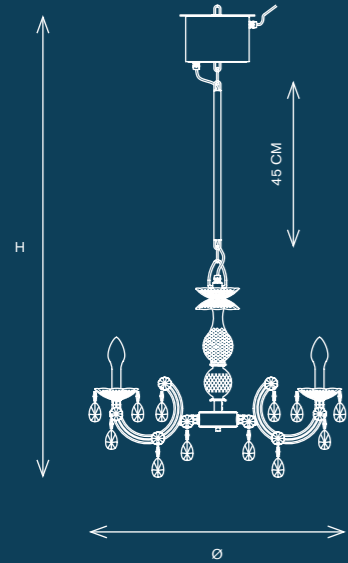

DRYLIGHT S6

IP65 OUTDOOR

Design by:
m_p studio

WT EXTREME 5,3 kg
WT PREMIUM 6,7 kg

Ø 68 cm
H 125 cm

con rod H 45 cm
Opzionale: rod H 35 cm; rod H 25 cm

DRYLIGHT EXTREME: pendagli in metacrilato
DRYLIGHT PREMIUM: pendagli in cristallo
(Versione Premium consigliata per uso interno)

Ø 26.77"
H 49.21"

with rod H 17.71"
Opzionale: rod H 13.78"; rod H 9.84"

DRYLIGHT EXTREME: methacrylate pendants
DRYLIGHT PREMIUM: crystal pendants
(Premium Version recommended for internal use only)

6 x LED / LED driver included

DRYLIGHT LED W: 3000K, 18 W tot, 960 lm
DRYLIGHT LED RGBW: 24W tot, 960 lm tot

CE IP65