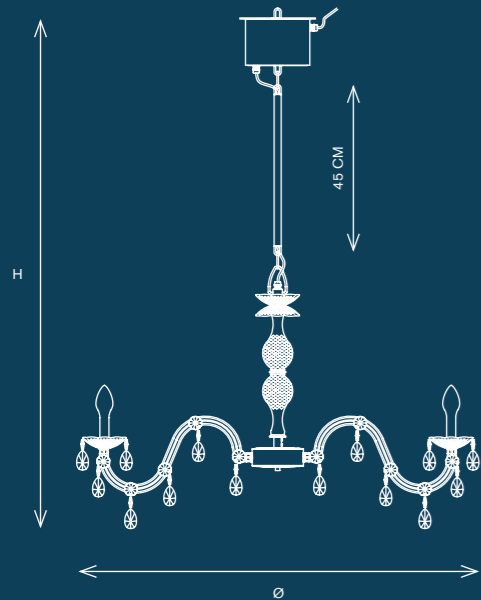

DRYLIGHT S12

IP65 OUTDOOR

Design by:
m_p studio

WT EXTREME 8,6 kg
WT PREMIUM 11,4 kg

Ø 106 cm
H 135 cm

con rod H 45 cm
Opzionale: rod H 35 cm; rod H 25 cm

DRYLIGHT EXTREME: pendagli in metacrilato
DRYLIGHT PREMIUM: pendagli in cristallo
(Versione Premium consigliata per uso interno)

Ø 41.73"
H 53.15"

with rod H 17.71"
Opzionale: rod H 13.78"; rod H 9.84"

DRYLIGHT EXTREME: methacrylate pendants
DRYLIGHT PREMIUM: crystal pendants
(Premium Version recommended for internal use only)

12 x LED / LED driver included

DRYLIGHT LED W: 3000K, 36 W tot, 1920 lm
DRYLIGHT LED RGBW: 48W tot, 1920 lm tot

CE F IP65