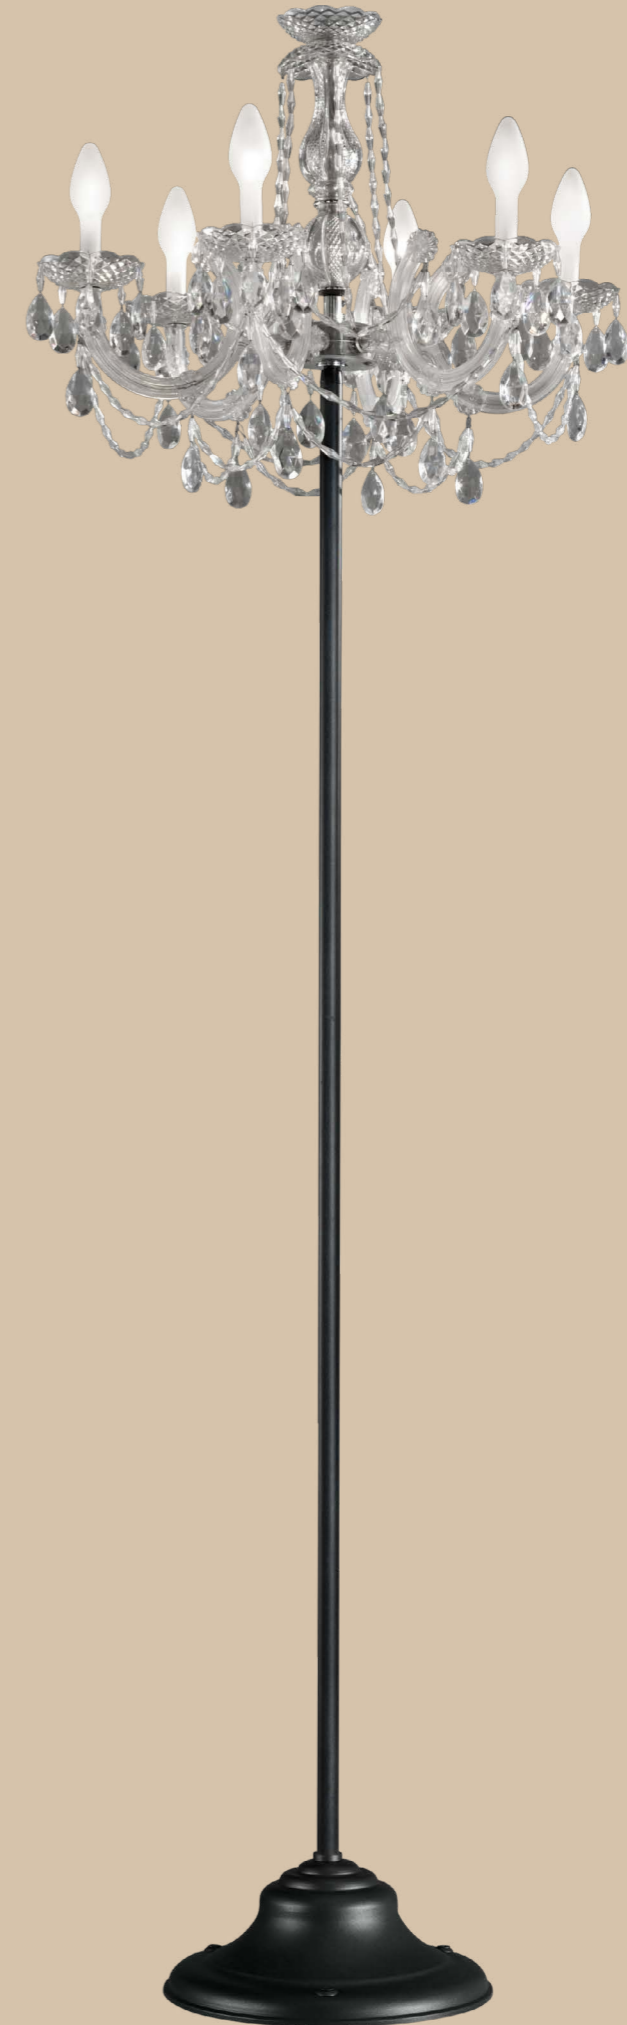

DRYLIGHT STL6

IP65 OUTDOOR

Design by:
m_p studio

Ø 68 cm
H 245 cm

DRYLIGHT EXTREME: pendagli in metacrilato
DRYLIGHT PREMUM: pendagli in cristallo
(Versione Premium consigliata per uso interno)

Ø 26.77"
H 96.45"

DRYLIGHT EXTREME: methacrylate pendants
DRYLIGHT PREMUM: crystal pendants
(Premium Version recommended for internal use only)

6 x LED / LED driver included

DRYLIGHT LED W: 3000K, 18 W tot, 960 lm
DRYLIGHT LED RGBW: 24W tot, 960 lm tot

CE IP65