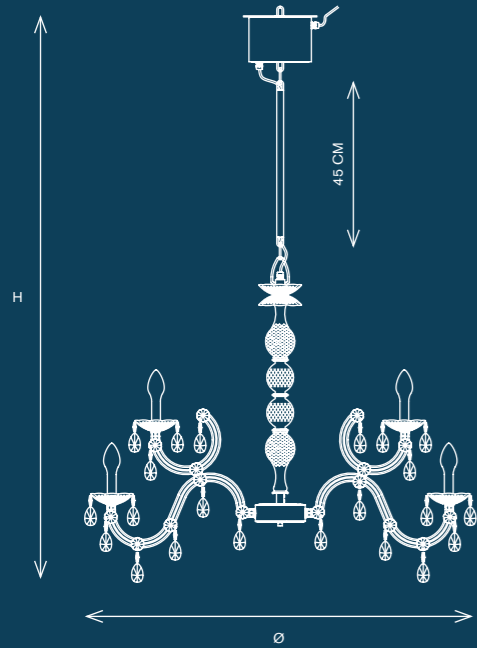

DRYLIGHT

S18

IP65 OUTDOOR

Design by:
m_p studio

WT EXTREME 14,1 kg
WT PREMIUM 18,2 kg

Ø 106 cm
H 150 cm

con rod H 45 cm
Opzionale: rod H 35 cm; rod H 25 cm

DRYLIGHT EXTREME: pendagli in metacrilato
DRYLIGHT PREMIUM: pendagli in cristallo
(Versione Premium consigliata per uso interno)

Ø 41.73"
H 59.05"

with rod H 17.71"
Opzional: rod H 13.78"; rod H 9.84"

DRYLIGHT EXTREME: methacrylate pendants
DRYLIGHT PREMIUM: crystal pendants
(Premium Version recommended for internal use only)

18 x LED / LED driver included

DRYLIGHT LED W: 3000K, 54 W tot, 2880 lm
DRYLIGHT LED RGBW: 72W tot, 2880 lm tot

CE IP65