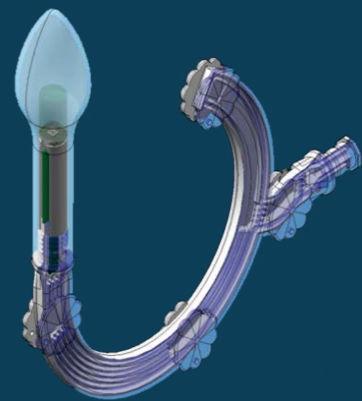

DRYLIGHT RGBW LED

IP65 OUTDOOR

Design by:
m_p studio