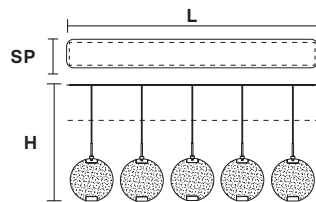

HORO C5 LN 175

L 175 cm / 68.89"
SP 20 cm / 7.87"
H max 155 cm / 61.02"

LED x 72W CRI>95
3000 K - 6480 Nominal lm
Dimmable: 0 - 10 V