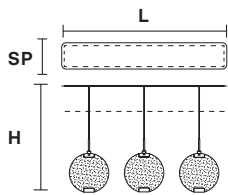

HORO C3 LN 125

L 125 cm / 49.21"
SP 20 cm / 7.87"
H max 155 cm / 61.02"

LED x 43,2W CRI>95
3000 K - 3888 Nominal lm
Dimmable: 0 - 10 V