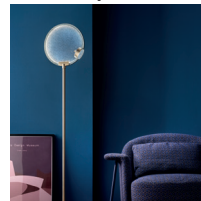

Struttura in metallo con diffusore in vetro prismato o decorazione spectrum illuminazione a LED.

Metal frame with prism or spectrum finishing glass diffuser. LED lighting.

Gestell aus Metall mit Diffusor aus Prismen oder Spectrum Glass. LED-Beleuchtung.

SA Spectrum ambra
Amber spectrum

SG Spectrum grigio
Grey spectrum

SV Spectrum verde
Green spectrum

Family

Suspension

Applique

Table lamp

Floor lamp