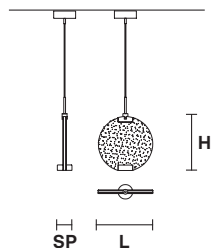

Standard cables for all chandeliers/suspensions

H 120 cm / 47.24"
Only for HORO S1

A+B = 150 cm / 59.05"
Only for HORO S3 and HORO S5

HORO S1

.....
L 30 cm / 11.81"
SP 8 cm / 3.14"
H 34 cm / 13.38"

.....
 LED x 14,4W CRI>95
 3000 K - 1296 Nominal lm
Not Dimmable