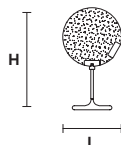

HORO TL

HORO STL

L 30 cm / 11.81"
SP 12 cm / 4.72"
H 30 cm / 11.81"

L 30 cm / 11.81"
SP 20 cm / 7.87"
H 60 cm / 23.62"

L 30 cm / 7.87"
SP 25 cm / 9.84"
H 150 cm / 59.05"

LED x 14,4W CRI>95
 3000 K - 1296 Nominal lm
Not Dimmable