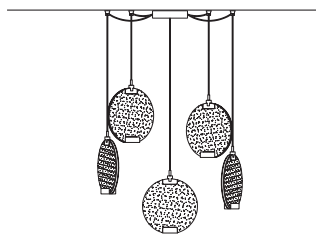

HOROS5

LED x 72W CRI>95
3000 K - 6480 Nominal lm
Dimmable: PUSH