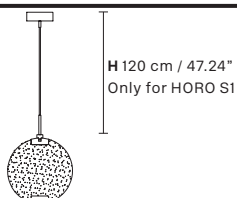

Standard cables for all chandeliers/suspensions

H 120 cm / 47.24"
Only for HORO S1