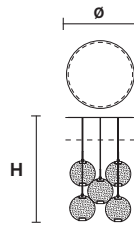

Standard cables for all chandeliers/suspensions

H 120 cm / 47.24"
Only for HORO S1

A+B = 150 cm / 59.05"
Only for HORO S3 and HORO S5

HOROS1

L 30 cm / 11.81"
 SP 8 cm / 3.14"
 H 34 cm / 13.38"

LED x 14,4W CRI>95
 3000 K - 1296 Nominal lm
Not Dimmable

HOROS3

LED x 43,2W CRI>95
 3000 K - 3888 Nominal lm
Dimmable: 0 - 10 V

HOROS5

LED x 72W CRI>95
 3000 K - 6480 Nominal lm
Dimmable: PUSH

HORO C3 RD 60

Ø 60 cm / 23.62"
H max 155 cm / 61.02"

LED x 43,2W CRI>95
 3000 K - 3888 Nominal lm
Dimmable: 0 - 10 V

HORO C5 RD 80

Ø 80 cm / 31.49"
H max 155 cm / 61.02"

LED x 72W CRI>95
 3000 K - 6480 Nominal lm
Dimmable: 0 - 10 V

HORO C3 LN 125

L 125 cm / 49.21"
SP 20 cm / 7.87"
H max 155 cm / 61.02"

LED x 43,2W CRI>95
 3000 K - 3888 Nominal lm
Dimmable: 0 - 10 V

HORO TL

HORO STL

L 30 cm / 11.81"
SP 12 cm / 4.72"
H 30 cm / 11.81"

L 30 cm / 11.81"
SP 20 cm / 7.87"
H 60 cm / 23.62"

L 30 cm / 7.87"
SP 25 cm / 9.84"
H 150 cm / 59.05"

LED x 14,4W CRI>95
 3000 K - 1296 Nominal lm
Not Dimmable