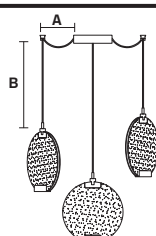

Standard cables for all chandeliers/suspensions

H 120 cm / 47.24"
Only for HORO S1

A+B = 150 cm / 59.05"
Only for HORO S3 and HORO S5

HORO S1

.....
L 30 cm / 11.81"
SP 8 cm / 3.14"
H 34 cm / 13.38"

.....
 LED x 14,4W CRI>95
 3000 K - 1296 Nominal lm
Not Dimmable