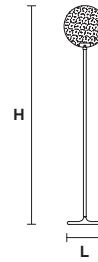

HORO C5 RD 80

Ø 80 cm / 31.49"
H max 155 cm / 61.02"

LED x 72W CRI>95
 3000 K - 6480 Nominal lm
Dimmable: 0 - 10 V

HORO C3 LN 125

L 125 cm / 49.21"
SP 20 cm / 7.87"
H max 155 cm / 61.02"

LED x 43,2W CRI>95
 3000 K - 3888 Nominal lm
Dimmable: 0 - 10 V

HORO C5 LN 175

L 175 cm / 68.89"
SP 20 cm / 7.87"
H max 155 cm / 61.02"

LED x 72W CRI>95
 3000 K - 6480 Nominal lm
Dimmable: 0 - 10 V

HORO A

L 30 cm / 11.81"
SP 12 cm / 4.72"
H 30 cm / 11.81"

LED x 14,4W CRI>95
 3000 K - 1296 Nominal lm
Not Dimmable

HORO TL

L 30 cm / 11.81"
SP 20 cm / 7.87"
H 60 cm / 23.62"

LED x 14,4W CRI>95
 3000 K - 1296 Nominal lm
Dimmable: OWN BUTTON

HORO STL

L 30 cm / 7.87"
SP 25 cm / 9.84"
H 150 cm / 59.05"

LED x 14,4W CRI>95
 3000 K - 1296 Nominal lm
Dimmable: OWN BUTTON