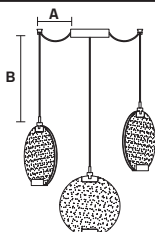

Standard cables for all chandeliers/suspensions

H 120 cm / 47.24"
Only for HORO S1

A+B = 150 cm / 59.05"
Only for HORO S3 and HORO S5

HOROS1

L 30 cm / 11.81"
 SP 8 cm / 3.14"
 H 34 cm / 13.38"

LED x 14,4W CRI>95
 3000 K - 1296 Nominal lm
Not Dimmable

HORO TL

HORO STL

L 30 cm / 11.81"
SP 12 cm / 4.72"
H 30 cm / 11.81"

L 30 cm / 11.81"
SP 20 cm / 7.87"
H 60 cm / 23.62"

L 30 cm / 7.87"
SP 25 cm / 9.84"
H 150 cm / 59.05"

LED x 14,4W CRI>95
 3000 K - 1296 Nominal lm
Not Dimmable