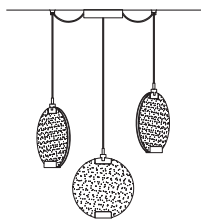

HORO S3

.....
LED x 43,2W CRI>95
3000 K - 3888 Nominal lm
Dimmable: 0 - 10 V
.....