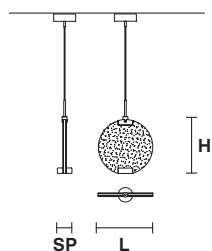

Standard cables for all chandeliers/suspensions

H 120 cm / 47.24"
Only for HORO S1

A+B = 150 cm / 59.05"
Only for HORO S3 and HORO S5

HOROS1

L 30 cm / 11.81"
 SP 8 cm / 3.14"
 H 34 cm / 13.38"

LED x 14,4W CRI>95
 3000 K - 1296 Nominal lm
Not Dimmable