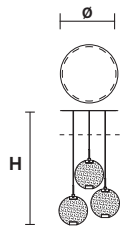

Standard cables for all chandeliers/suspensions

H 120 cm / 47.24"
Only for HORO S1

A+B = 150 cm / 59.05"
Only for HORO S3 and HORO S5

HOROS1

L 30 cm / 11.81"
 SP 8 cm / 3.14"
 H 34 cm / 13.38"

LED x 14,4W CRI>95
 3000 K - 1296 Nominal lm
Not Dimmable

HOROS3

LED x 43,2W CRI>95
 3000 K - 3888 Nominal lm
Dimmable: 0 - 10 V

HOROS5

LED x 72W CRI>95
 3000 K - 6480 Nominal lm
Dimmable: PUSH

HORO C3 RD 60

Ø 60 cm / 23.62"
H max 155 cm / 61.02"

LED x 43,2W CRI>95
 3000 K - 3888 Nominal lm
Dimmable: 0 - 10 V

HORO C5 RD 80

Ø 80 cm / 31.49"
H max 155 cm / 61.02"

LED x 72W CRI>95
 3000 K - 6480 Nominal lm
Dimmable: 0 - 10 V

HORO C3 LN 125

L 125 cm / 49.21"
SP 20 cm / 7.87"
H max 155 cm / 61.02"

LED x 43,2W CRI>95
 3000 K - 3888 Nominal lm
Dimmable: 0 - 10 V

HORO TL

HORO STL

L 30 cm / 11.81"
SP 12 cm / 4.72"
H 30 cm / 11.81"

L 30 cm / 11.81"
SP 20 cm / 7.87"
H 60 cm / 23.62"

L 30 cm / 7.87"
SP 25 cm / 9.84"
H 150 cm / 59.05"

LED x 14,4W CRI>95
 3000 K - 1296 Nominal lm
Not Dimmable