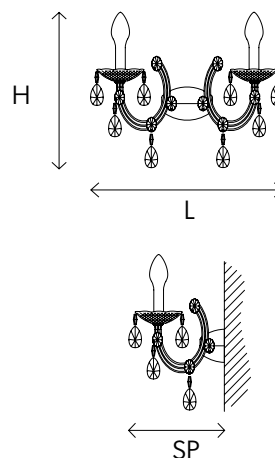

DRYLIGHT A2 WHITE

Applique

CE IP65

Tecnologia DRYLIGHT® con protezione IP65: sicurezza totale in ogni condizione climatica. Brevetto internazionale MASIERO.

DRYLIGHT® technology with IP65 protection level: complete safety in any weather conditions. International MASIERO's patent.

TECHNICAL INFORMATION

L	44 cm / 17.32"
SP	30 cm / 11.81"
H	37 cm / 14.56"

LED WHITE 2xLED source – 3000 K – 6 W tot – 560 Nominal lumen (driver included) Not Dimmable

MATERIALI Materials

DRYLIGHT EXTREME

Pendagli in policarbonato