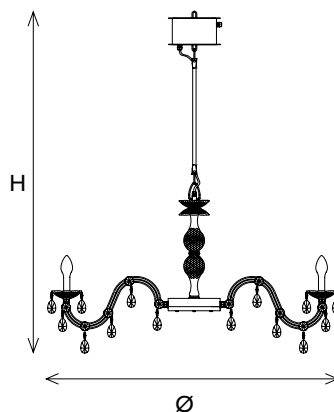

(Premium version recommended for internal use only)

DRYLIGHT RGB - W - LED

DRYLIGHT S12

CE  IP65

TECHNICAL INFORMATION

Ø 113 cm / 44.48"

H 135 cm / 53.15"

W EXTREME 10,6 kg / 23.36 lb

W PREMIUM 13,4 kg / 29.54 lb

H ROD 45 45 cm / 17.71"

LED WHITE 12×LED source – 3000 K – 36 W tot – 3360 Nominal lumen (driver included) Dimmable TRIAC

LED RGB-W 12×LED source – 48 W tot (driver included) Dimmable