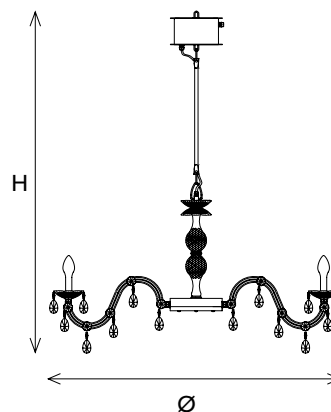

(Premium version recommended for internal use only)

DRYLIGHT RGB - W - LED

DRYLIGHT S12

CE  IP66

TECHNICAL INFORMATION

Ø 113 cm / 44.48"

H 135 cm / 53.15"

W EXTREME 10,6 kg / 23.36 lb

W PREMIUM 13,4 kg / 29.54 lb

H ROD 45 45 cm / 17.71"

LED WHITE 12×LED source – 3000 K – 36 W tot – 3360 Nominal lumen
 (driver included) Dimmable TRIAC

LED RGB-W 12×LED source – 48 W tot (driver included) Dimmable