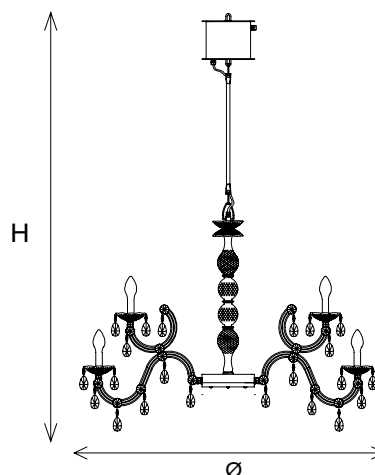

DRYLIGHT RGB - W - LED

DRYLIGHT S18 WHITE

CE  IP65

TECHNICAL INFORMATION

Ø	113 cm / 44.48"
H	150 cm / 59.05"
W EXTREME	16,1 kg / 35.49 lb
W PREMIUM	20,2 kg / 44.53 lb
H ROD 45	45 cm / 17.71"

LED WHITE 18×LED source – 3000 K – 54 W tot – 5040 Nominal lumen
 (driver included) Dimmable TRIAC

DRYLIGHT S18 RGB-W

CE  IP65

TECHNICAL INFORMATION

Ø	113 cm / 44.48"
H	154 cm / 60.62"
W EXTREME	16,1 kg / 35.49 lb
W PREMIUM	20,2 kg / 44.53 lb
H ROD 45	45 cm / 17.71"

LED RGB-W 18×LED source – 72 W tot (driver included) Dimmable