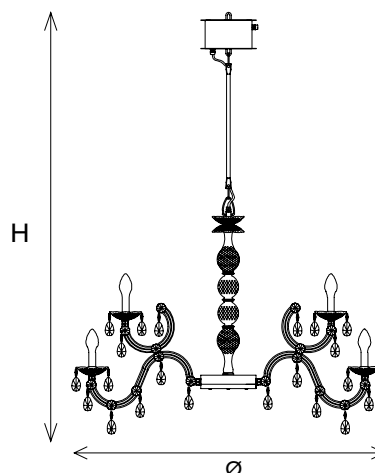

DRYLIGHT RGB - W - LED

DRYLIGHT S18 WHITE

CE  IP65

TECHNICAL INFORMATION

Ø	113 cm / 44.48"
H	150 cm / 59.05"
W EXTREME	16,1 kg / 35.49 lb
W PREMIUM	20,2 kg / 44.53 lb
H ROD 45	45 cm / 17.71"

LED WHITE 18×LED source – 3000 K – 54 W tot – 5040 Nominal lumen
 (driver included) Dimmable TRIAC

DRYLIGHT S18 RGB-W

CE  IP65

TECHNICAL INFORMATION

Ø	113 cm / 44.48"
H	154 cm / 60.62"
W EXTREME	16,1 kg / 35.49 lb
W PREMIUM	20,2 kg / 44.53 lb
H ROD 45	45 cm / 17.71"

LED RGB-W 18×LED source – 72 W tot (driver included) Dimmable