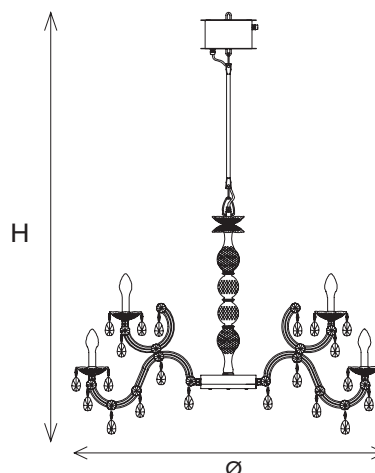

DRYLIGHT RGB - W - LED

DRYLIGHT S18 WHITE

CE IP66

TECHNICAL INFORMATION

Ø	113 cm / 44.48"
H	150 cm / 59.05"
W EXTREME	16,1 kg / 35.49 lb
W PREMIUM	20,2 kg / 44.53 lb
H ROD 45	45 cm / 17.71"

INTEGRATED LED LIGHTING

CE IP66

TECHNICAL INFORMATION

Ø	113 cm / 44.48"
H	154 cm / 60.62"
W EXTREME	16,1 kg / 35.49 lb
W PREMIUM	20,2 kg / 44.53 lb
H ROD 45	45 cm / 17.71"

INTEGRATED LED LIGHTING

18×RGB-W LED source
 72 W tot (driver included)
 Dimmable