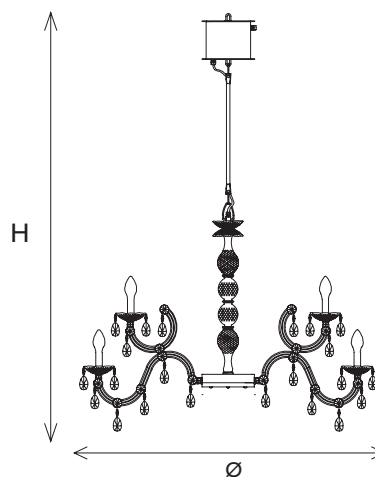

DRYLIGHT RGB - W - LED

DRYLIGHT S18 WHITE

CE IP66

TECHNICAL INFORMATION

Ø	113 cm / 44.48"
H	150 cm / 59.05"
W EXTREME	16,1 kg / 35.49 lb
W PREMIUM	20,2 kg / 44.53 lb
H ROD 45	45 cm / 17.71"

INTEGRATED LED LIGHTING

18×White LED source – 3000 K
 39 W tot – 5040 Nominal lumen (driver included)
 Dimmable TRIAC

USA
 18×White LED source – 3000 K
 39 W tot – 5040 Nominal lumen (driver included)
 1-10V + PUSH

DRYLIGHT S18 RGB-W

CE IP66

TECHNICAL INFORMATION

Ø	113 cm / 44.48"
H	154 cm / 60.62"
W EXTREME	16,1 kg / 35.49 lb
W PREMIUM	20,2 kg / 44.53 lb
H ROD 45	45 cm / 17.71"

INTEGRATED LED LIGHTING

18×RGB-W LED source
 72 W tot (driver included)
 Dimmable