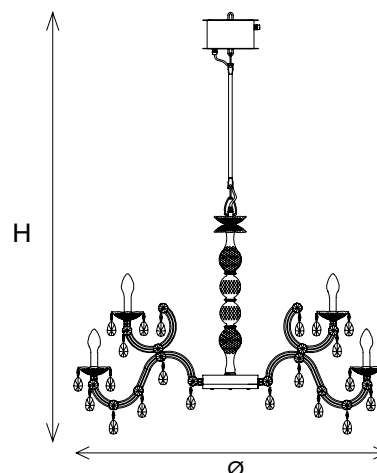

DRYLIGHT RGB - W - LED

DRYLIGHT S18 WHITE

CE  IP66

TECHNICAL INFORMATION

Ø	113 cm / 44.48"
H	150 cm / 59.05"
W EXTREME	16,1 kg / 35.49 lb
W PREMIUM	20,2 kg / 44.53 lb
H ROD 45	45 cm / 17.71"

LED WHITE 18×LED source – 3000 K – 54 W tot – 5040 Nominal lumen
 (driver included) Dimmable TRIAC

DRYLIGHT S18 RGB-W

CE  IP66

TECHNICAL INFORMATION

Ø	113 cm / 44.48"
H	154 cm / 60.62"
W EXTREME	16,1 kg / 35.49 lb
W PREMIUM	20,2 kg / 44.53 lb
H ROD 45	45 cm / 17.71"

LED RGB-W 18×LED source – 72 W tot (driver included) Dimmable