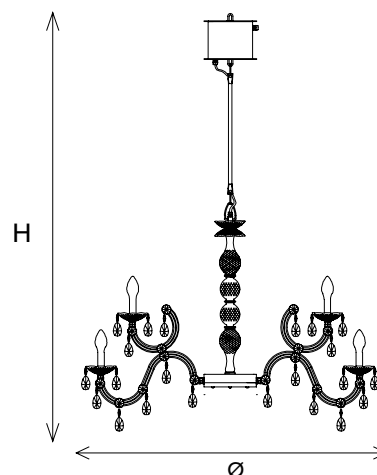

DRYLIGHT RGB - W - LED

DRYLIGHT S18 WHITE

CE  IP66

TECHNICAL INFORMATION

Ø	113 cm / 44.48"
H	150 cm / 59.05"
W EXTREME	16,1 kg / 35.49 lb
W PREMIUM	20,2 kg / 44.53 lb
H ROD 45	45 cm / 17.71"

LED WHITE 18×LED source – 3000 K – 54 W tot – 5040 Nominal lumen
 (driver included) Dimmable TRIAC

DRYLIGHT S18 RGB-W

CE  IP66

TECHNICAL INFORMATION

Ø	113 cm / 44.48"
H	154 cm / 60.62"
W EXTREME	16,1 kg / 35.49 lb
W PREMIUM	20,2 kg / 44.53 lb
H ROD 45	45 cm / 17.71"

LED RGB-W 18×LED source – 72 W tot (driver included) Dimmable