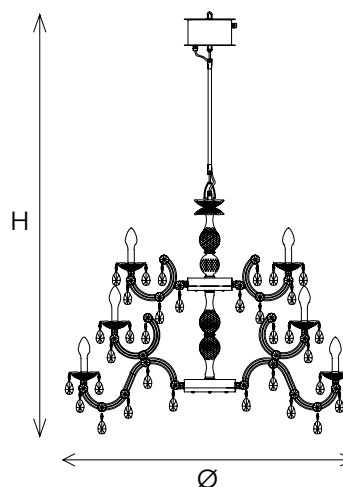

DRYLIGHT RGB - W - LED

DRYLIGHT S24 WHITE

CE IP65

TECHNICAL INFORMATION

Ø	113 cm / 44.48"
H	165 cm / 64.96"
W EXTREME	23,5 kg / 51.80 lb
W PREMIUM	29,7 kg / 65,47 lb
H ROD 45	45 cm / 17.71"

LED WHITE 24×LED source – 3000 K – 72 W tot – 6720 Nominal lumen (driver included) Dimmable TRIAC

DRYLIGHT S24 RGB-W

CE IP65

TECHNICAL INFORMATION

Ø	113 cm / 44.48"
H	169 cm / 66.53"
W EXTREME	23,5 kg / 51.80 lb
W PREMIUM	29,7 kg / 65,47 lb
H ROD 45	45 cm / 17.71"

LED RGB-W 24×LED source – 96 W tot (driver included) Dimmable