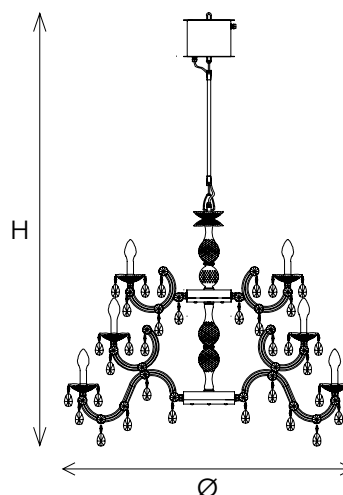

DRYLIGHT RGB - W - LED

DRYLIGHT S24 WHITE

CE IP65

TECHNICAL INFORMATION

Ø	113 cm / 44.48"
H	165 cm / 64.96"
W EXTREME	23,5 kg / 51.80 lb
W PREMIUM	29,7 kg / 65,47 lb
H ROD 45	45 cm / 17.71"

LED WHITE 24×LED source – 3000 K – 72 W tot – 6720 Nominal lumen (driver included) Dimmable TRIAC

DRYLIGHT S24 RGB-W

CE IP65

TECHNICAL INFORMATION

Ø	113 cm / 44.48"
H	169 cm / 66.53"
W EXTREME	23,5 kg / 51.80 lb
W PREMIUM	29,7 kg / 65,47 lb
H ROD 45	45 cm / 17.71"

LED RGB-W 24×LED source – 96 W tot (driver included) Dimmable