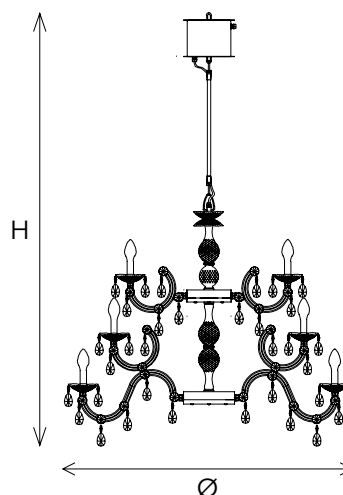

DRYLIGHT RGB - W - LED

DRYLIGHT S24 WHITE

CE IP66

TECHNICAL INFORMATION

Ø	113 cm / 44.48"
H	165 cm / 64.96"
W EXTREME	23,5 kg / 51.80 lb
W PREMIUM	29,7 kg / 65,47 lb
H ROD 45	45 cm / 17.71"

LED WHITE 24×LED source – 3000 K – 72 W tot – 6720 Nominal lumen
 (driver included) Dimmable TRIAC

DRYLIGHT S24 RGB-W

CE IP66

TECHNICAL INFORMATION

Ø	113 cm / 44.48"
H	169 cm / 66.53"
W EXTREME	23,5 kg / 51.80 lb
W PREMIUM	29,7 kg / 65,47 lb
H ROD 45	45 cm / 17.71"

LED RGB-W 24×LED source – 96 W tot (driver included) Dimmable