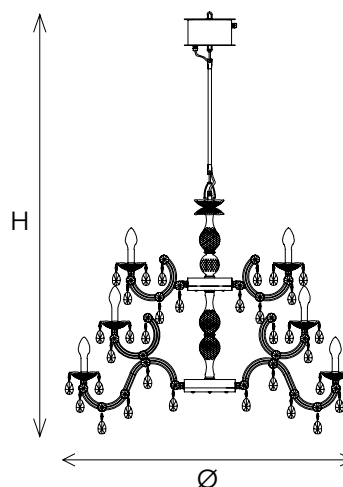

DRYLIGHT RGB - W - LED

DRYLIGHT S24 WHITE

CE IP66

TECHNICAL INFORMATION

Ø	113 cm / 44.48"
H	165 cm / 64.96"
W EXTREME	23,5 kg / 51.80 lb
W PREMIUM	29,7 kg / 65,47 lb
H ROD 45	45 cm / 17.71"

LED WHITE 24×LED source – 3000 K – 72 W tot – 6720 Nominal lumen
 (driver included) Dimmable TRIAC

DRYLIGHT S24 RGB-W

CE IP66

TECHNICAL INFORMATION

Ø	113 cm / 44.48"
H	169 cm / 66.53"
W EXTREME	23,5 kg / 51.80 lb
W PREMIUM	29,7 kg / 65,47 lb
H ROD 45	45 cm / 17.71"

LED RGB-W 24×LED source – 96 W tot (driver included) Dimmable