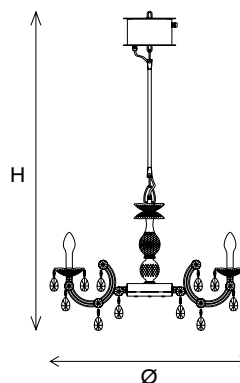

#### TECHNICAL INFORMATION

Ø	75 cm / 29.52"
H	125 cm / 49.21"
W EXTREME	7,3 kg / 16,09 lb
W PREMIUM	8,7 kg / 19,18 lb
H ROD 45	45 cm / 17.71"

**LED WHITE** 6×LED source – 3000 K – 18 W tot – 1680 Nominal lumen (driver included) Not Dimmable