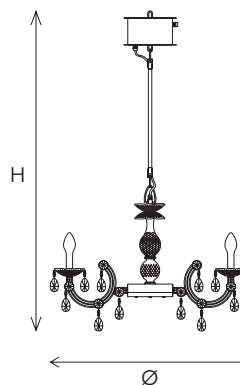

DRYLIGHT RGB - W - LED

DRYLIGHT S6 WHITE

CE  IP66

TECHNICAL INFORMATION

Ø	75 cm / 29.52"
H	125 cm / 49.21"
W EXTREME	7,3 kg / 16,09 lb
W PREMIUM	8,7 kg / 19,18 lb
H ROD 45	45 cm / 17.71"

INTEGRATED LED LIGHTING

CE  IP66

TECHNICAL INFORMATION

Ø	75 cm / 29.52"
H	125 cm / 49.21"
W EXTREME	7,3 kg / 16,09 lb
W PREMIUM	8,7 kg / 19,18 lb
H ROD 45	45 cm / 17.71"

INTEGRATED LED LIGHTING

6×RGB-W LED source
 24 W tot (driver included)
 Dimmable