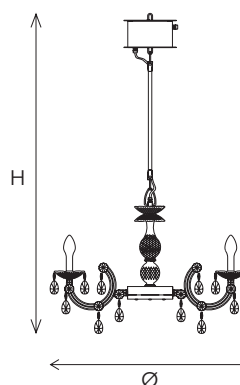

DRYLIGHT RGB - W - LED

DRYLIGHT S6 WHITE

CE  IP66

TECHNICAL INFORMATION

Ø	75 cm / 29.52"
H	125 cm / 49.21"
W EXTREME	7,3 kg / 16,09 lb
W PREMIUM	8,7 kg / 19,18 lb
H ROD 45	45 cm / 17.71"

INTEGRATED LED LIGHTING

CE  IP66

TECHNICAL INFORMATION

Ø	75 cm / 29.52"
H	125 cm / 49.21"
W EXTREME	7,3 kg / 16,09 lb
W PREMIUM	8,7 kg / 19,18 lb
H ROD 45	45 cm / 17.71"

INTEGRATED LED LIGHTING

6×RGB-W LED source
 24 W tot (driver included)
 Dimmable